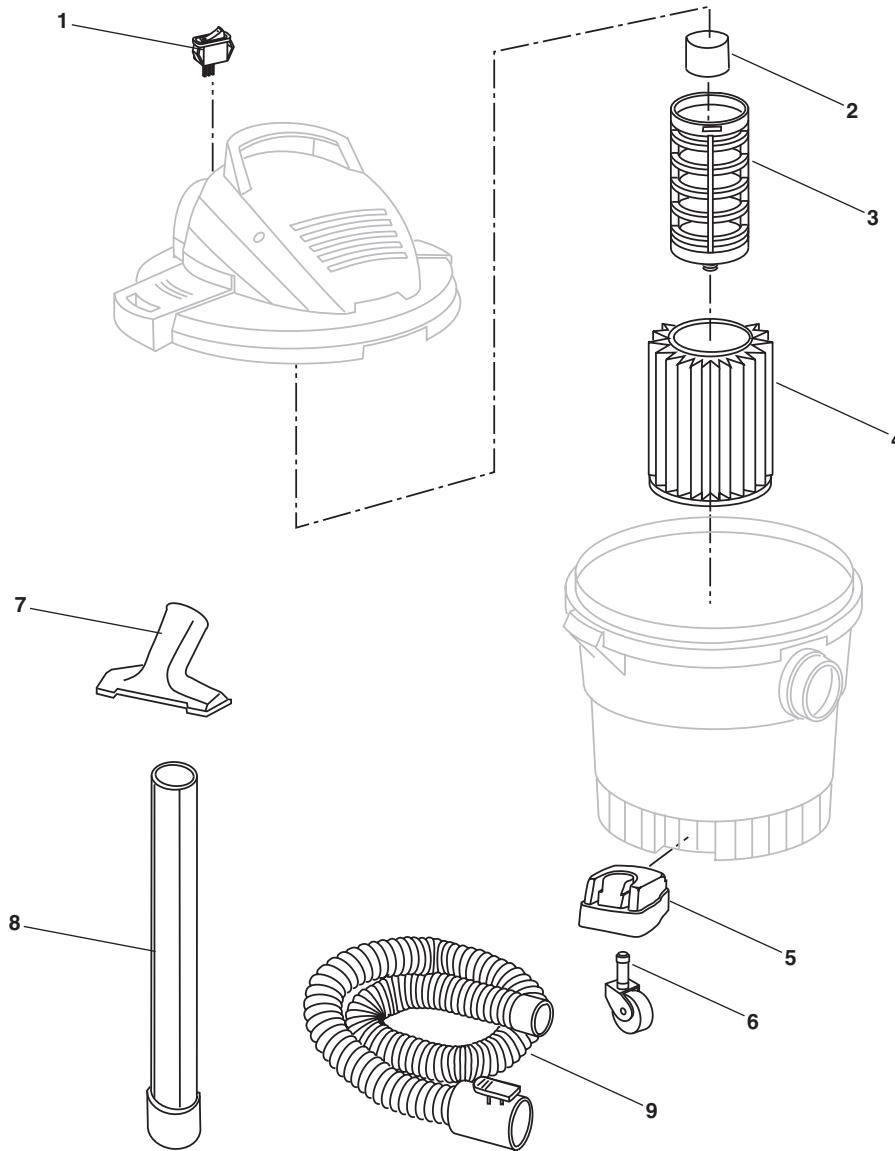

6 Gallon Wet/Dry Vac

**NOTE: Order parts by Catalog Number only.
DO NOT order by Reference Number.**

Ref. No.	Catalog No.	Description
1	42238	Rocker Switch
2	73472	Float
3	54493	Filter Cage
4	72947	Qwik Lock™ Filter
5	29833	Caster Foot w/Storage
6	54378	Caster
7	31733	Utility Nozzle
8	31728	Extension Wand
9	54183	Pro-Hose
Following Items Not Shown:		
	37668	Power Cord
	37723	Motor 115V