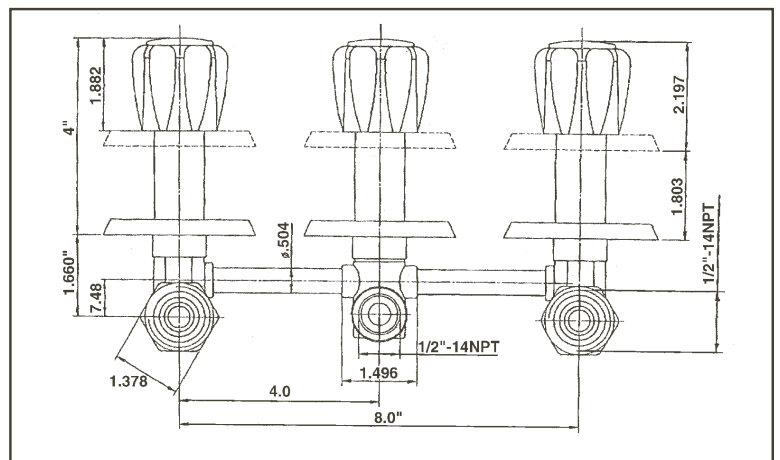

PRODUCT SPECIFICATIONS

WARRANTY AND CODES

This product comes complete with installation, operating, care and maintenance instructions. This PROFLO faucet carries a limited lifetime warranty. This product meets ANSI: A112.18.1M.