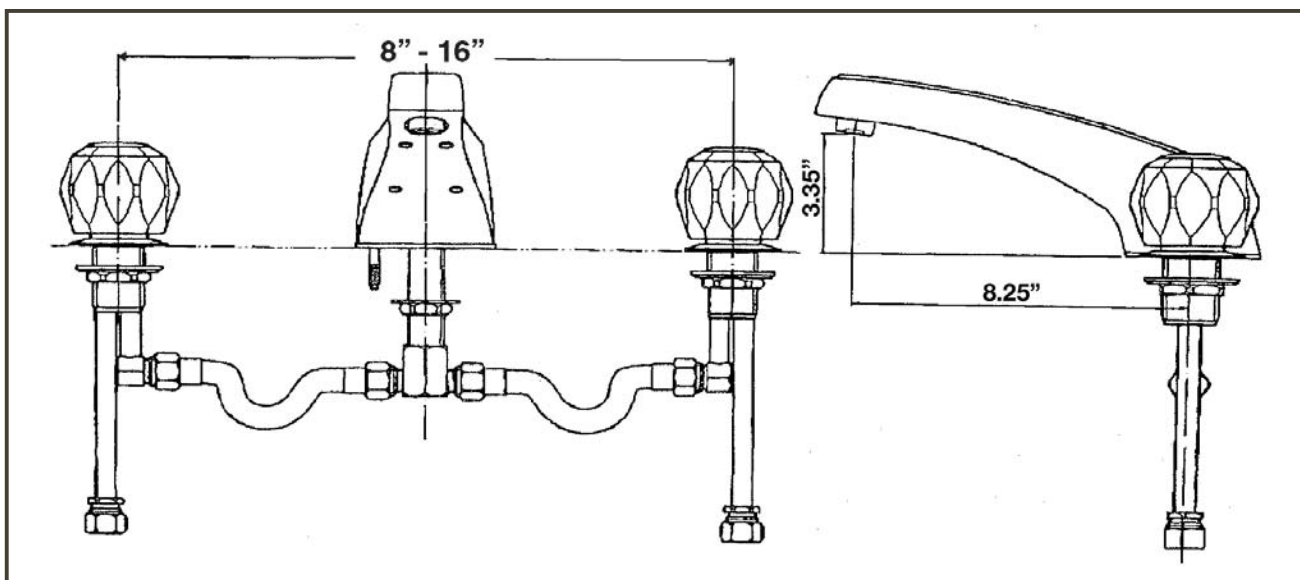

PRODUCT SPECIFICATIONS

WARRANTY AND CODES

This product comes complete with installation, operating, care and maintenance instructions. This PROFLO faucet carries a limited lifetime warranty. This product meets ANSI: A112.18.1M.