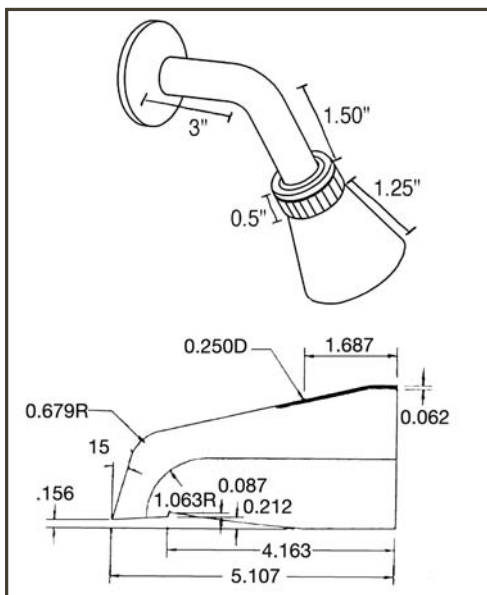

PRODUCT SPECIFICATIONS

WARRANTY AND CODES

This product comes complete with installation, operating, care and maintenance instructions. This PROFLO faucet carries a limited lifetime warranty. This product meets ANSI: A112.18.1M.