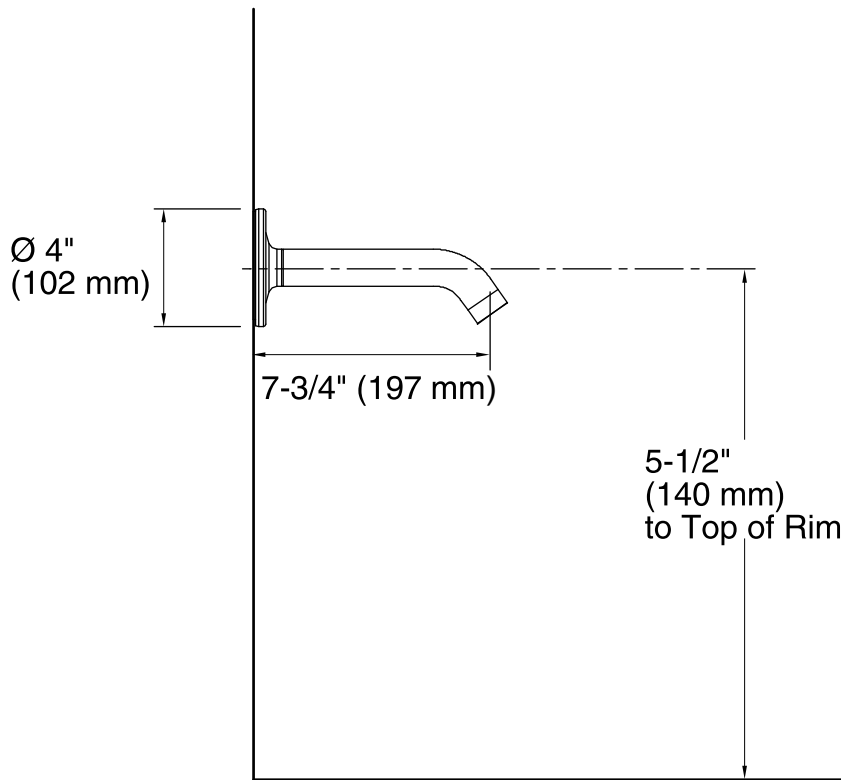

Color tiles intended for reference only.

Color	Code	Description
	CP	Polished Chrome
	SN	Vibrant® Polished Nickel
	BN	Vibrant® Brushed Nickel
	BV	Vibrant® Brushed Bronze

Technical Information

All product dimensions are nominal.