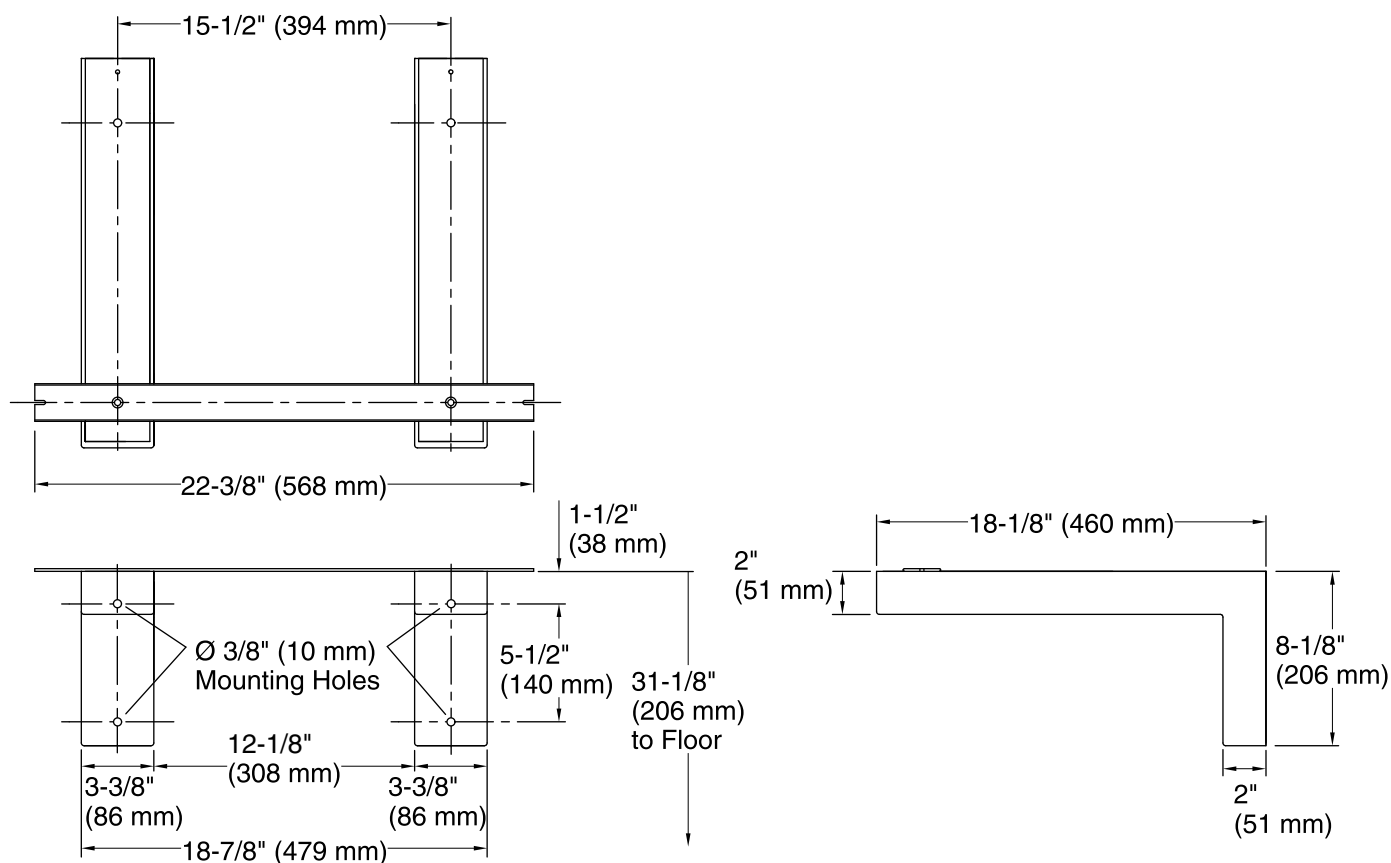

Technical Information

All product dimensions are nominal.