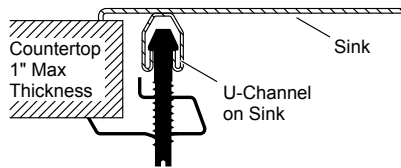

Staccato™

33" x 22" x 8-5/16" top-mount double-equal bowl kitchen sink with s
K-3369-1-NA

Older Styles

1223198-8-D

© 2014 Kohler Co.

Staccato™

33" x 22" x 8-5/16" top-mount double-equal bowl kitchen sink with s
K-3369-1-NA