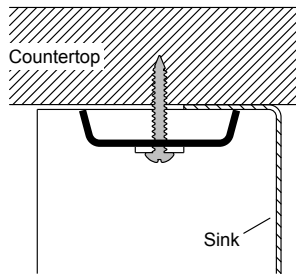

Staccato™

33" x 22" x 8-5/16" top-mount double-equal bowl kitchen sink with s
K-3369-1-NA

Older Styles

1223198-8-D

© 2014 Kohler Co.

Staccato™

33" x 22" x 8-5/16" top-mount double-equal bowl kitchen sink with s
K-3369-1-NA