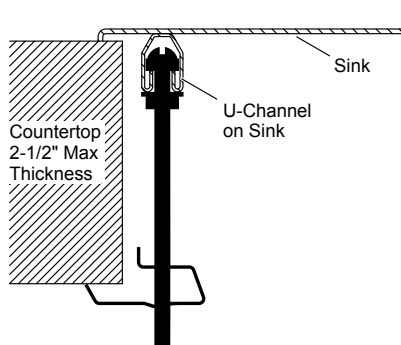

Staccato™

33" x 22" x 8-5/16" top-mount double-equal bowl kitchen sink with s
K-3369-1-NA

Older Styles

1223198-8-D

© 2014 Kohler Co.

Staccato™

33" x 22" x 8-5/16" top-mount double-equal bowl kitchen sink with s
K-3369-1-NA