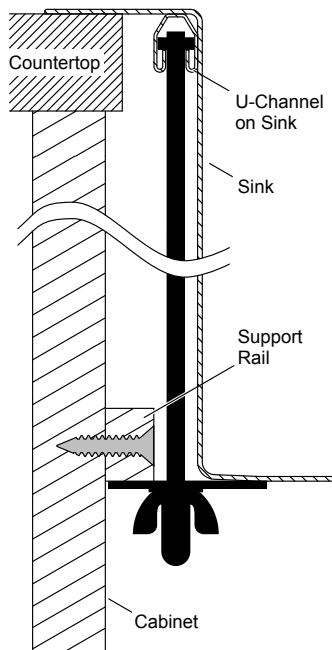

Staccato™

33" x 22" x 8-5/16" top-mount double-equal bowl kitchen sink with s
K-3369-1-NA

Older Styles

1223198-8-D

© 2014 Kohler Co.

Staccato™

33" x 22" x 8-5/16" top-mount double-equal bowl kitchen sink with s
K-3369-1-NA