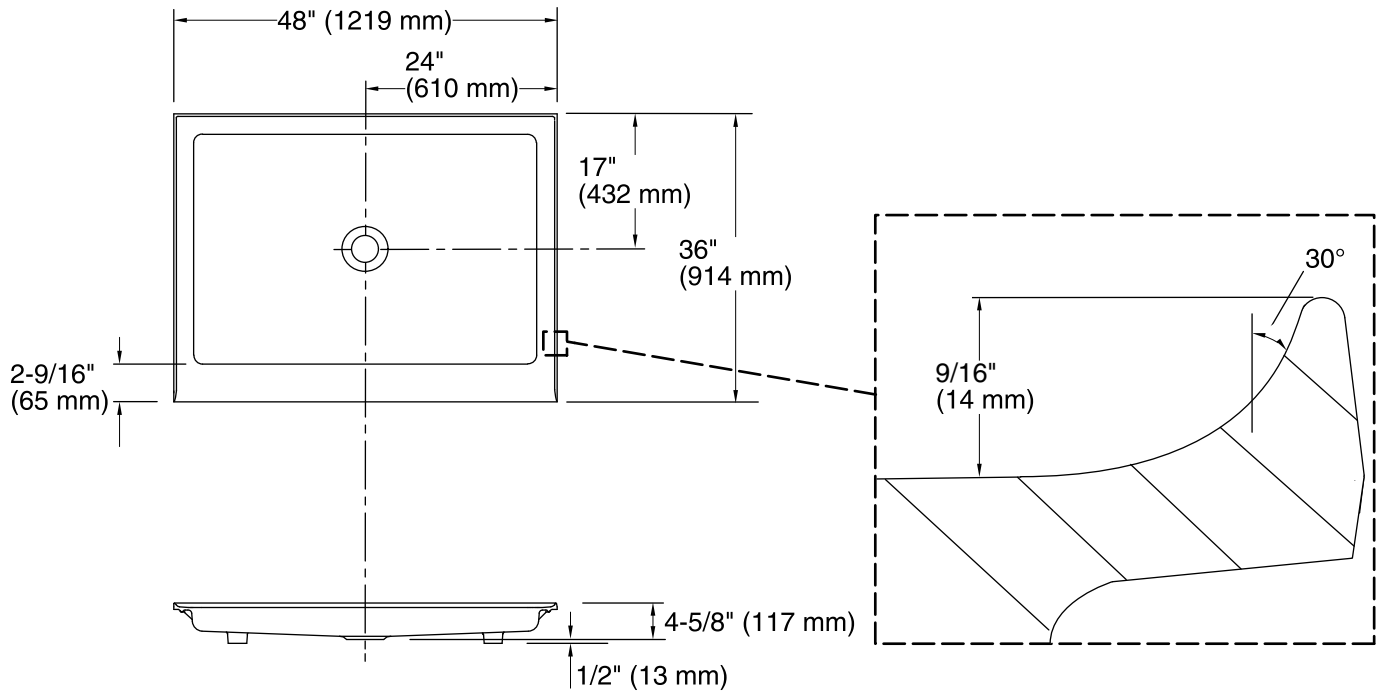

Features

- Integral flange.
- Center drain.
- Textured bottom surface.
- Low threshold shower base.
- One-piece construction.
- Coordinates with other products in the Purist collection.
- Coordinates with Choreograph™ walls.

Technical Information

All product dimensions are nominal.

Installation:	Drop-in
Drain location:	Center
Drain hole diameter:	3-3/8" (86 mm)
Weight:	175 lbs (79.4 kg)
Minimum floor load:	20 lbs/ft ² (97.6 kg/m ²)

Notes

Measure your actual product for rough-in details.

Install this product according to the installation instructions.

The dimensions are applicable for this product only and should not be used to fabricate substitute bases for shower enclosures.