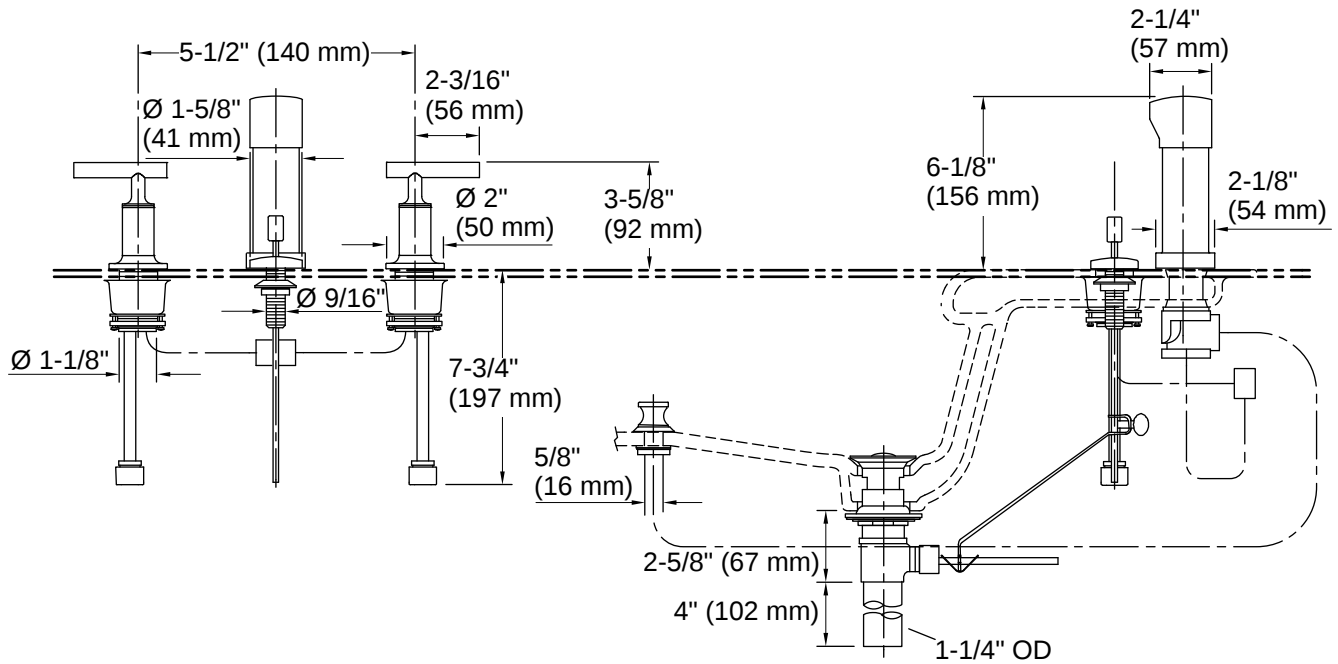

Installation

- Flexible connections for easy installation

Installation Notes

Install this product according to the installation instructions.