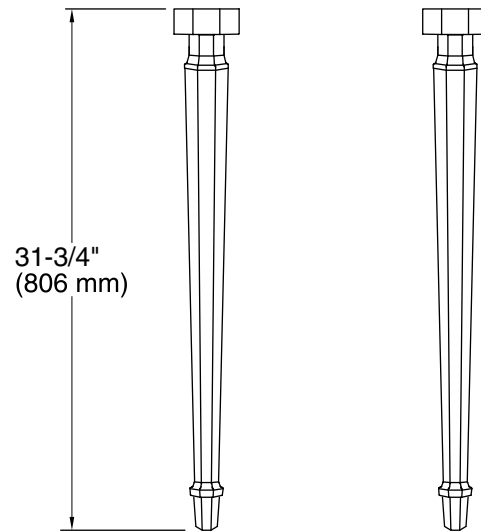

Features

- Set of two legs.
- Combines with Kathryn console tabletops.
- Includes leg-leveling hardware.
- Coordinates with other products in the Kathryn collection.

Material

- Fireclay

Codes/Standards

None Applicable

KOHLER® One-Year Limited Warranty

See website for detailed warranty information.

Available Color/Finishes

Color tiles intended for reference only.

Color	Code	Description
	0	White
	96	Biscuit
	7	Black Black™

Technical Information

All product dimensions are nominal.

Notes

Install this product according to the installation guide.