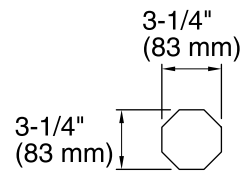

Features

- Set of two legs.
- Combines with Kathryn console tabletops.
- Includes leg-leveling hardware.
- Coordinates with other products in the Kathryn collection.

Material

- Fireclay

Codes/Standards

None Applicable

Technical Information

All product dimensions are nominal.

Notes

Install this product according to the installation guide.