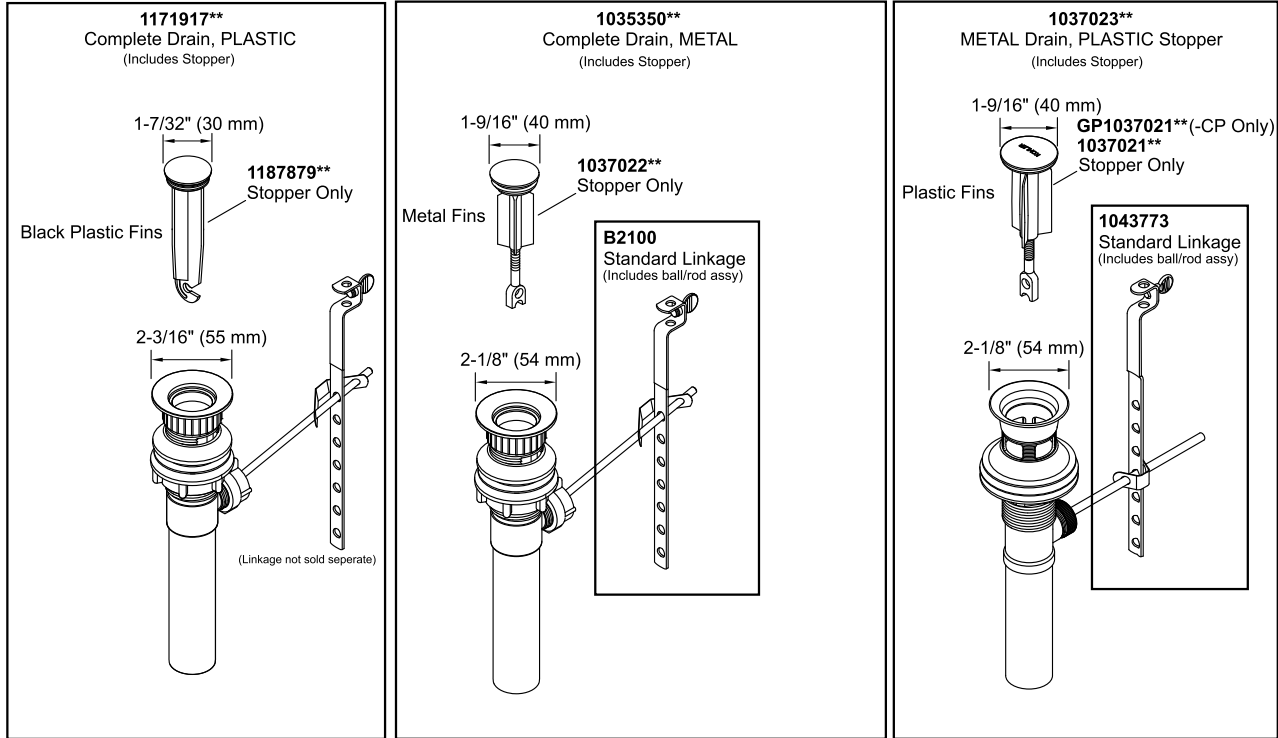

Triton®

Centerset commercial bathroom sink faucet with pop-up drain and K-7401-2A-CP

COMPLETE DRAIN OPTIONS

Other Stoppers & Optional Drain Components

NOTE: Click on the drawing to view a colored photo for reference.