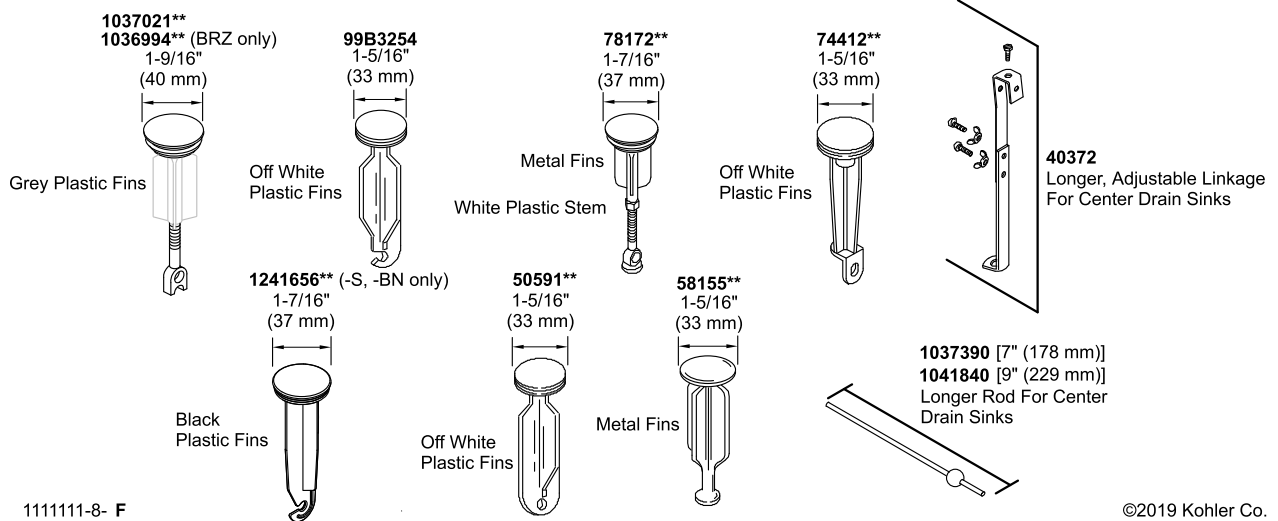

Triton®

Centerset commercial bathroom sink faucet with pop-up drain and K-7401-2A-CP

COMPLETE DRAIN OPTIONS

Other Stoppers & Optional Drain Components

NOTE: Click on the drawing to view a colored photo for reference.