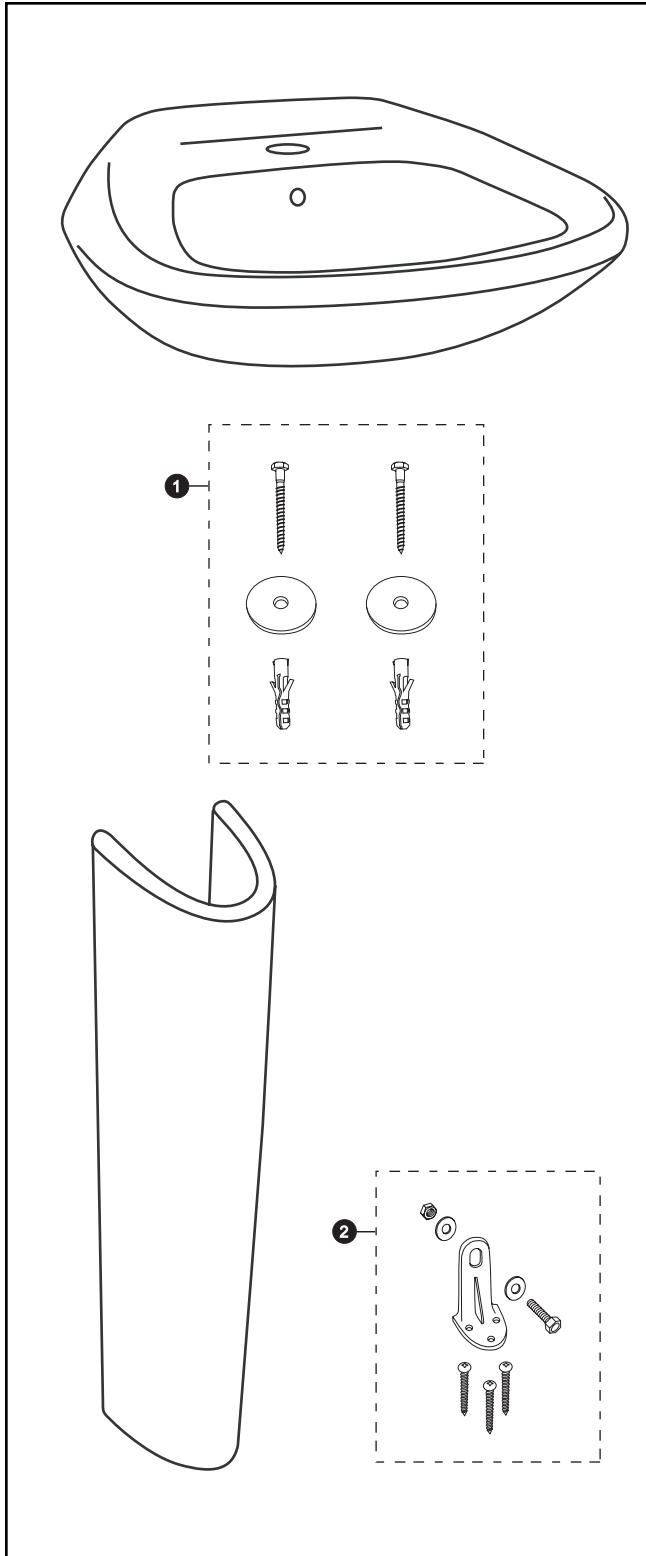

LPT243 & LPT243G

LPT243	LPT243.4	LPT243.8
LT243	LT243.4	LT243.8
PT243	PT243	PT243
LPT243G	LPT243.4G	LPT243.8G
LT243G	LT243.4G	LT243.8G
PT243	PT243	PT243

Ultimate™ Pedestal Lavatory, (including SanaGloss®)

Item	Part	Description
1	THU125	Mounting Set
2	TL510ER	Mounting Set - Floor

Product Number Explanations

Pedestal Lavatory
(LPT) Pedestal Lavatory
(243) Model
(.4) 4" Centers
(.8) 8" Centers
(G) SanaGloss®

Lavatory
(LT) Lavatory
(243) Model
(.4) 4" Centers
(.8) 8" Centers
(G) SanaGloss®

Pedestal
(PT) Pedestal
(243) Model

Colors
(#01) Cotton
(#03) Bone
(#04) Gray
(#11) Colonial White
(#12) Sedona Beige
(#51) Ebony