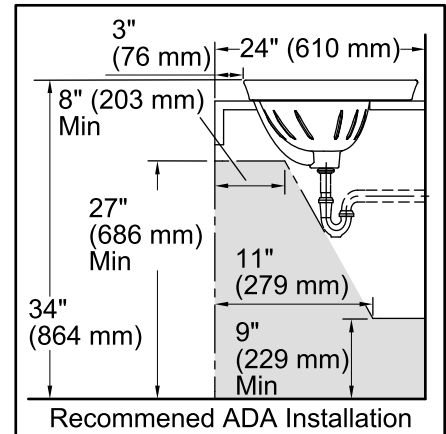

Technical Information

All product dimensions are nominal.

Bowl configuration:	Single
Installation:	Drop-In
Bowl area (Only)	Length: 16-7/8" (429 mm) Width: 10-1/8" (257 mm) Water depth: 4-7/8" (124 mm)
Number of deck holes:	1
Faucet hole(s):	1-3/8" (35 mm)
Drain hole:	1-3/4" (44 mm)
Template:	Drop-in, 1014189-7, required, included

Notes

Install this product according to the installation guide.

NOTICE: Countertop manufacturer or cutter must use the cut-out template provided with the product, or a current one provided by Kohler Co. (call 1-800-4-KOHLER). Kohler Co. is not responsible for cutout errors when the incorrect cut-out template is used.

ADA compliant when installed to the specific requirements of these regulations.