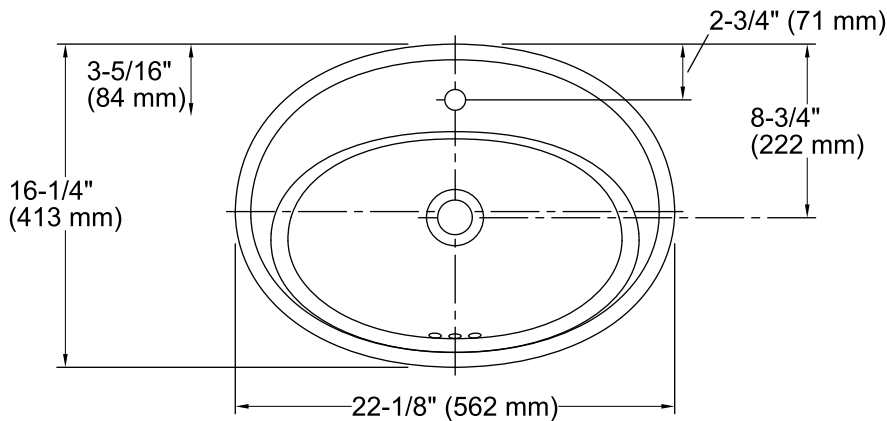

Features

- Vitreous china.
- Drop-in.
- Oval basin.
- With overflow.
- Single faucet hole.
- Coordinates with other products in the Serif collection.
- 22-1/8" (562 mm) x 16-1/4" (413 mm) x 8-1/4" (210 mm)

Color tiles intended for reference only.

Color	Code	Description
	0	White
	96	Biscuit
	47	Almond
	NY	Dune
	95	Ice™ Grey
	G9	Sandbar
	7	Black Black™

Technical Information

All product dimensions are nominal.

Bowl configuration:	Single
Installation:	Drop-In
Bowl area (Only)	Length: 16-7/8" (429 mm) Width: 10-1/8" (257 mm) Water depth: 4-7/8" (124 mm)
Number of deck holes:	1
Faucet hole(s):	1-3/8" (35 mm)
Drain hole:	1-3/4" (44 mm)
Template:	Drop-in, 1014189-7, required, included