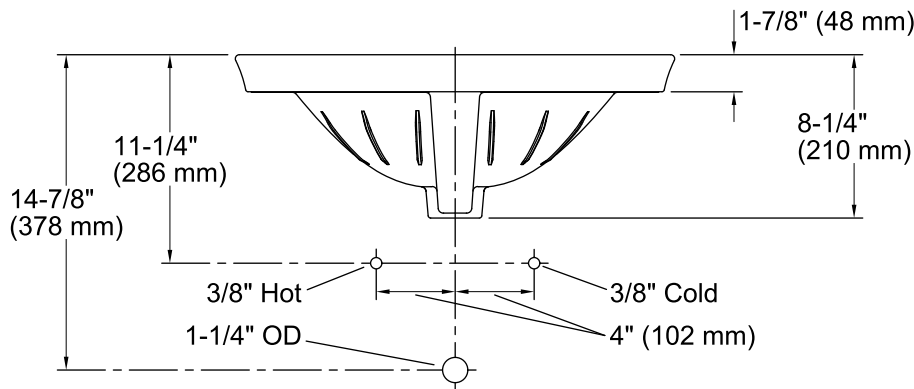

Features

- Vitreous china.
- Drop-in.
- Oval basin.
- With overflow.
- Single faucet hole.
- Coordinates with other products in the Serif collection.
- 22-1/8" (562 mm) x 16-1/4" (413 mm) x 8-1/4" (210 mm)

Color tiles intended for reference only.

Color	Code	Description
	0	White
	96	Biscuit
	47	Almond
	NY	Dune
	95	Ice™ Grey
	G9	Sandbar
	7	Black Black™

Technical Information

All product dimensions are nominal.

Bowl configuration:	Single
Installation:	Drop-In
Bowl area (Only)	Length: 16-7/8" (429 mm) Width: 10-1/8" (257 mm) Water depth: 4-7/8" (124 mm)
Number of deck holes:	1
Faucet hole(s):	1-3/8" (35 mm)
Drain hole:	1-3/4" (44 mm)
Template:	Drop-in, 1014189-7, required, included