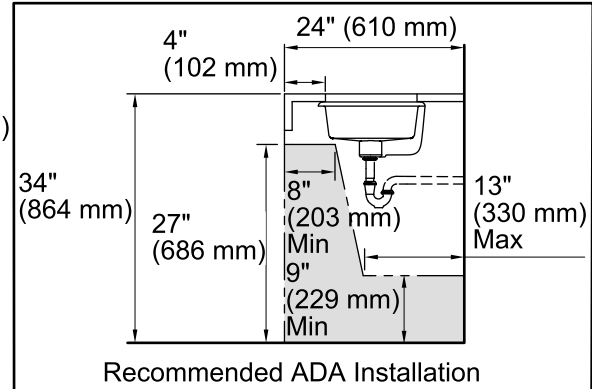

Features

- Vitreous china.
- Under-mount.
- Rectangular basin.
- With overflow.
- No faucet holes; requires wall- or counter-mount faucet.
- Glazed underside.
- Coordinates with other products in the Kathryn collection.
- 17" (432 mm) x 13" (330 mm)

Components

Additional included component/s: Basin clamp assembly.

ADA CSA B651

Codes/Standards

ASME A112.19.2/CSA B45.1
ADA
ICC/ANSI A117.1
CSA B651

KOHLER® One-Year Limited Warranty

See website for detailed warranty information.

Available Color/Finishes

Color tiles intended for reference only.

Color	Code	Description
	0	White
	96	Biscuit
	NY	Dune
	7	Black Black™

Technical Information

All product dimensions are nominal.

Bowl configuration:	Single
Installation:	Under-mount
Bowl area (Only)	Length: 17" (432 mm) Width: 13" (330 mm) Water depth: 3" (76 mm)
Drain hole:	1-3/4" (44 mm)
Template:	Under-mount, 1006809-7, required, not included