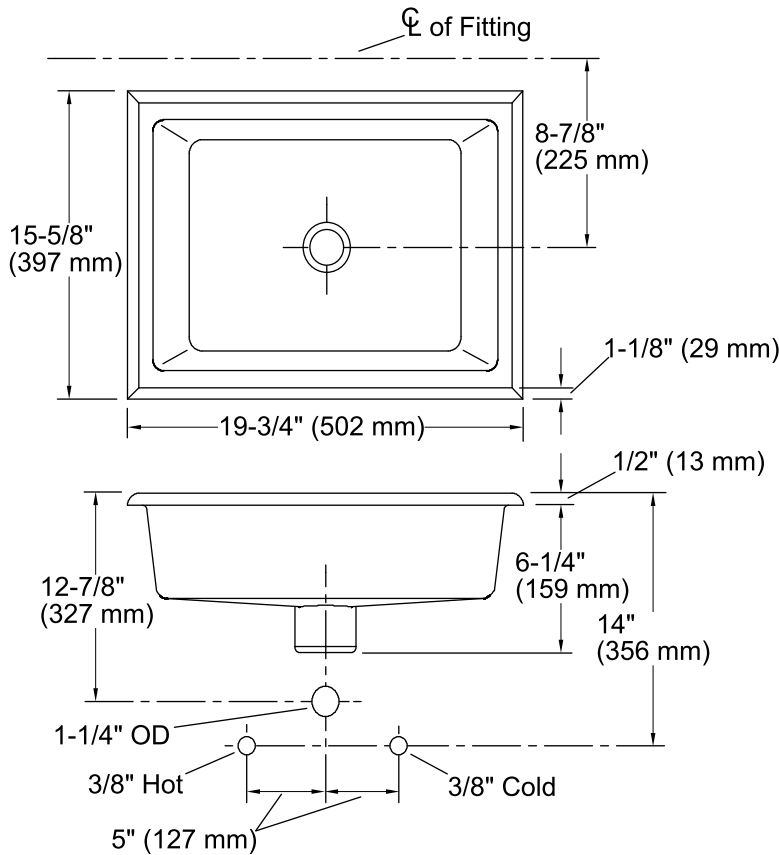

Features

- Vitreous china.
- Under-mount.
- Rectangular basin.
- With overflow.
- No faucet holes; requires wall- or counter-mount faucet.
- Glazed underside.
- Coordinates with other products in the Kathryn collection.
- 17" (432 mm) x 13" (330 mm)

Available Color/Finishes

Color tiles intended for reference only.

Color	Code	Description
	0	White
	96	Biscuit
	NY	Dune
	7	Black Black™

Technical Information

All product dimensions are nominal.

Bowl configuration:	Single
Installation:	Under-mount
Bowl area (Only)	Length: 17" (432 mm) Width: 13" (330 mm) Water depth: 3" (76 mm)
Drain hole:	1-3/4" (44 mm)
Template:	Under-mount, 1006809-7, required, not included