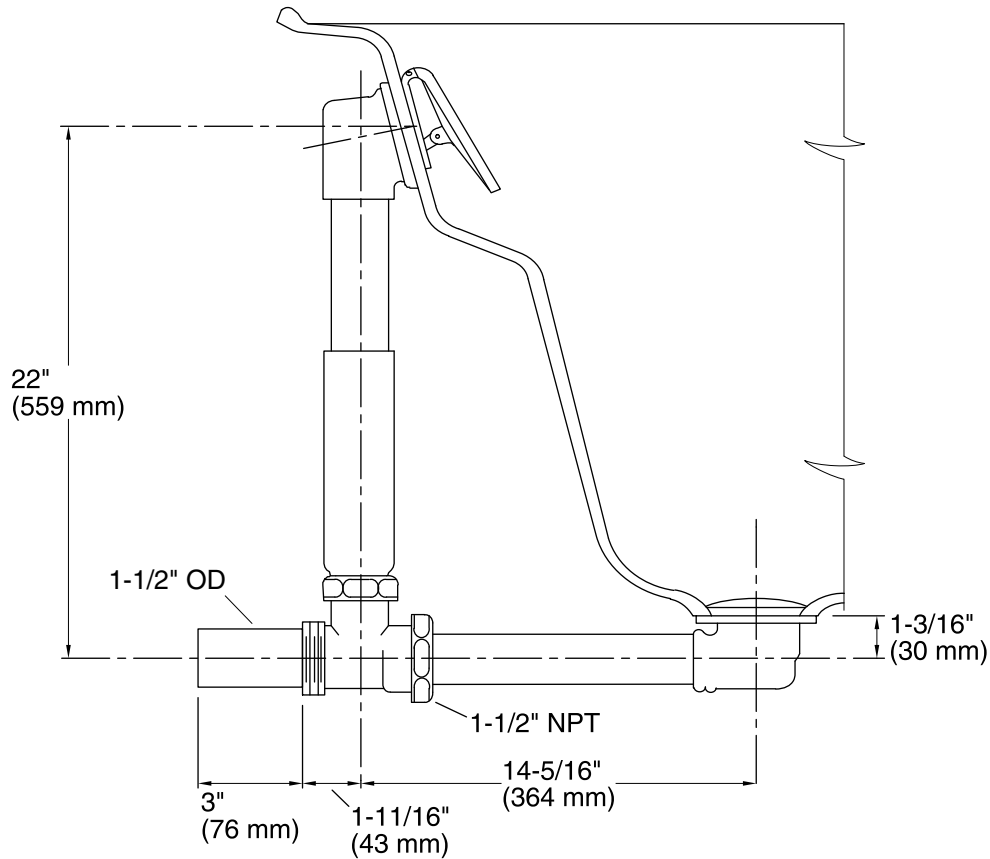

Features

- 17-gauge brass construction.
- Brass tailpiece.
- 1-1/2" NPT connection.
- Supports both above- and through-the-floor installations.
- For use with most Tea-for-Two® 66" x 36" baths, BubbleMassage™ air baths, and whirlpools.

Technical Information

All product dimensions are nominal.

Notes

Install this product according to the installation guide.