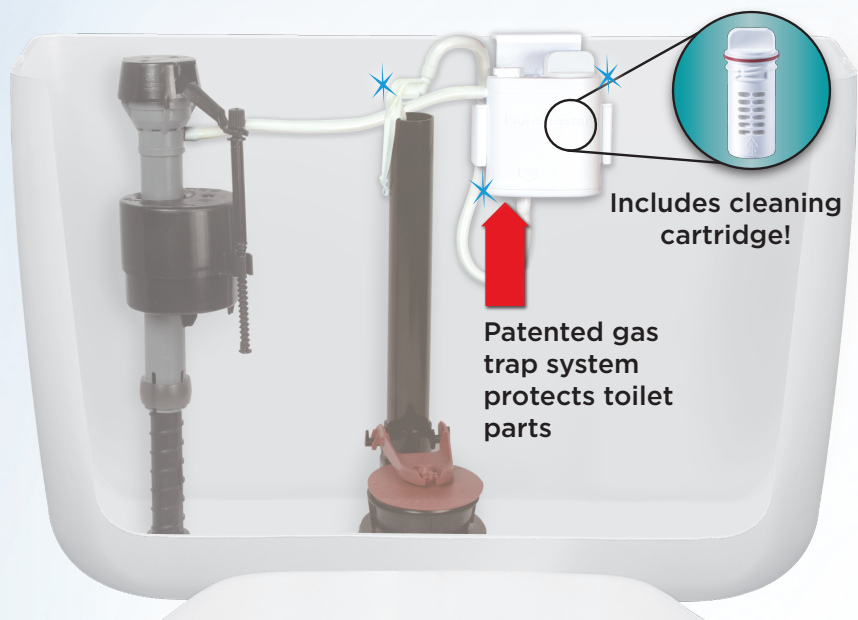

Flush 'n Sparkle®

Self-Cleaning Toilet System