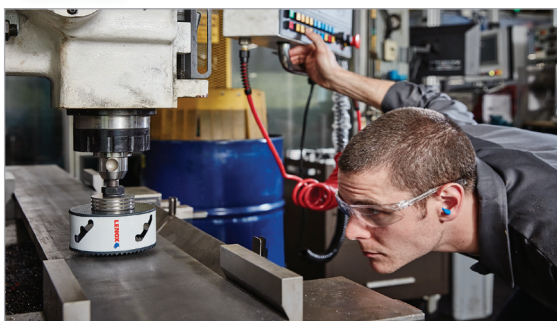

ELECTRICIAN'S KITS

30856C600L
9 PIECE KIT
 7/8", 1-1/8", 1-3/8", 1-3/4", 2", 2-1/2"
 Standard Arbors: 2L, 5L
 One Arbor adaptor
MEDIUM KIT

30800600L
10 PIECE KIT
 7/8", 1-1/8", 1-3/8", 1-3/4", 2", 2-1/2"
 Standard Arbors: 2L, 5L
 One pilot drill
 One Arbor adaptor
LARGE KIT

308021200L
17 PIECE KIT
 3/4", 7/8", 1-1/8", 1-3/8", 1-3/4", 2",
 2-1/2", 2-11/16", 3", 3-5/8", 4-1/8", 4-3/4"
 Standard Arbors: 2L, 5L
 Three pilot drills
LARGE KIT

1815139
8 PIECE KIT
 7/8", 1-1/8", 1-3/8", 1-3/4", 2", 2-1/2"
 Standard Arbors: 2L, 5L
MINI KIT