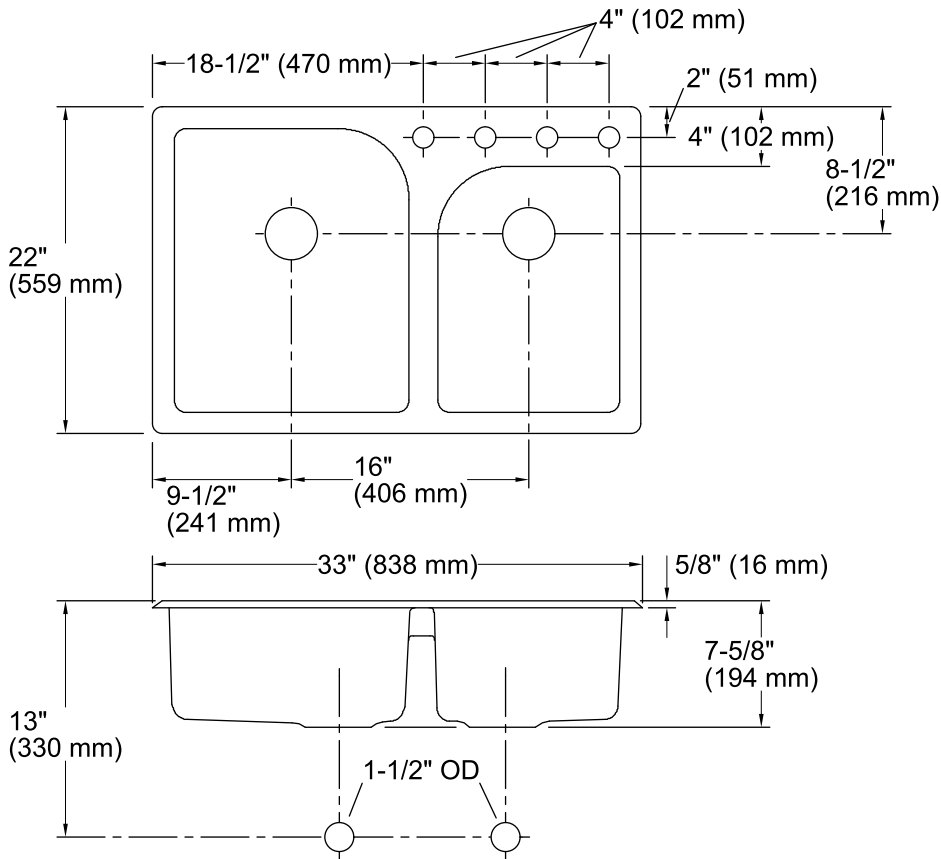

Technical Information

All product dimensions are nominal.

Bowl configuration: Large/medium

Installation: Top-mount

Cutout: Top-mount, 31-7/8" x 1-1/2" (810 mm x 38 mm) with 1" (25 mm) radius corners

Bowl area (Left) Length: 16" (406 mm)
Width: 19" (483 mm)
Bowl depth: 6-3/4" (171 mm)

Bowl area (Right) Length: 12" (305 mm)
Width: 16" (406 mm)
Bowl depth: 6-3/4" (171 mm)

Number of deck holes: 4

Faucet hole(s): 1-3/8" (35 mm)

Drain hole: 3-7/8" (98 mm)

Notes

Install this product according to the installation guide.