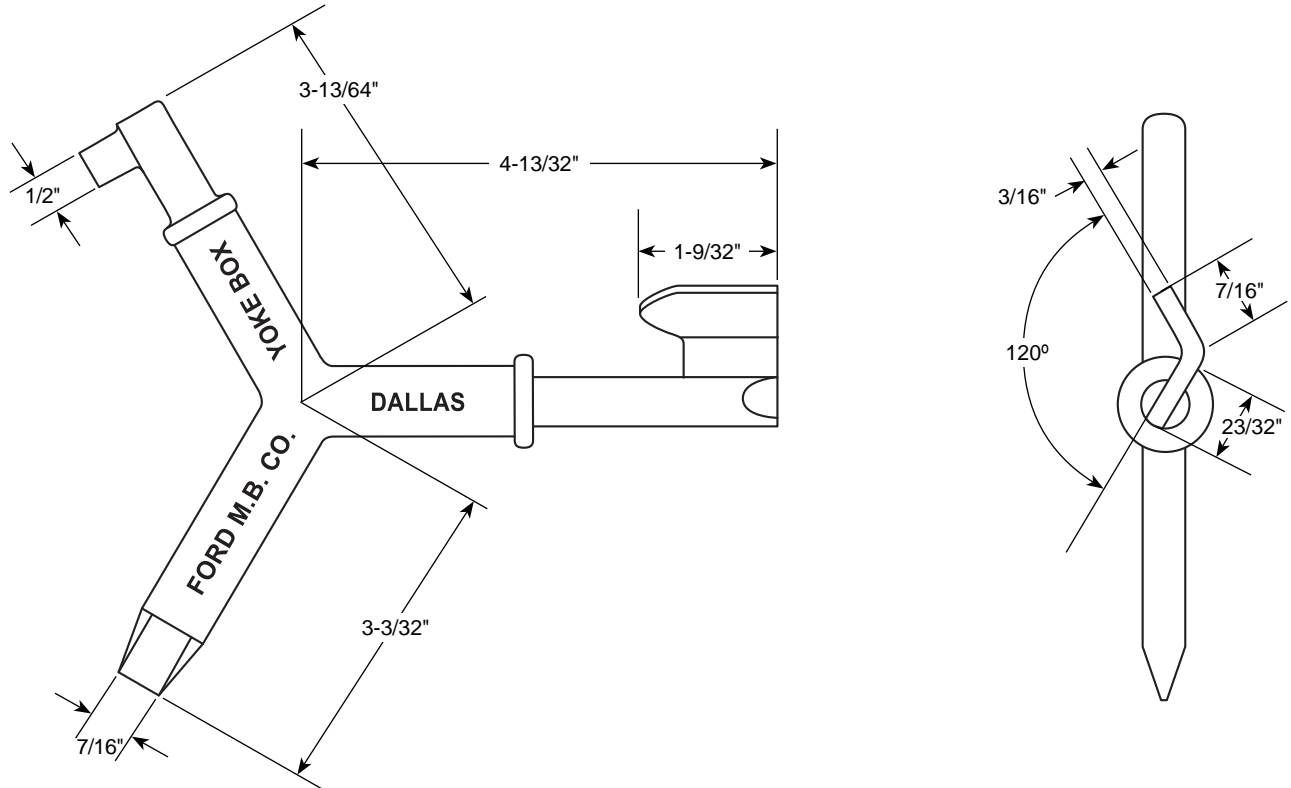

SUBMITTAL INFORMATION

Meter Box Lid Key - (9505 style)

KEY FOR YOKEBOX OR DALLAS METER BOX

DESCRIPTION	CATALOG NUMBER	✓ SUBMITTED ITEMS(S)
KEY FOR FORD YOKEBOX OR DALLAS METER BOX	9505	

FEATURES

- All brass conforms to AWWA Standard C800 (ASTM B62 and ASTM B584, UNS C83600, 85-5-5-5)
- Special combination key for Ford Yokebox Lid or Dallas Meter Box