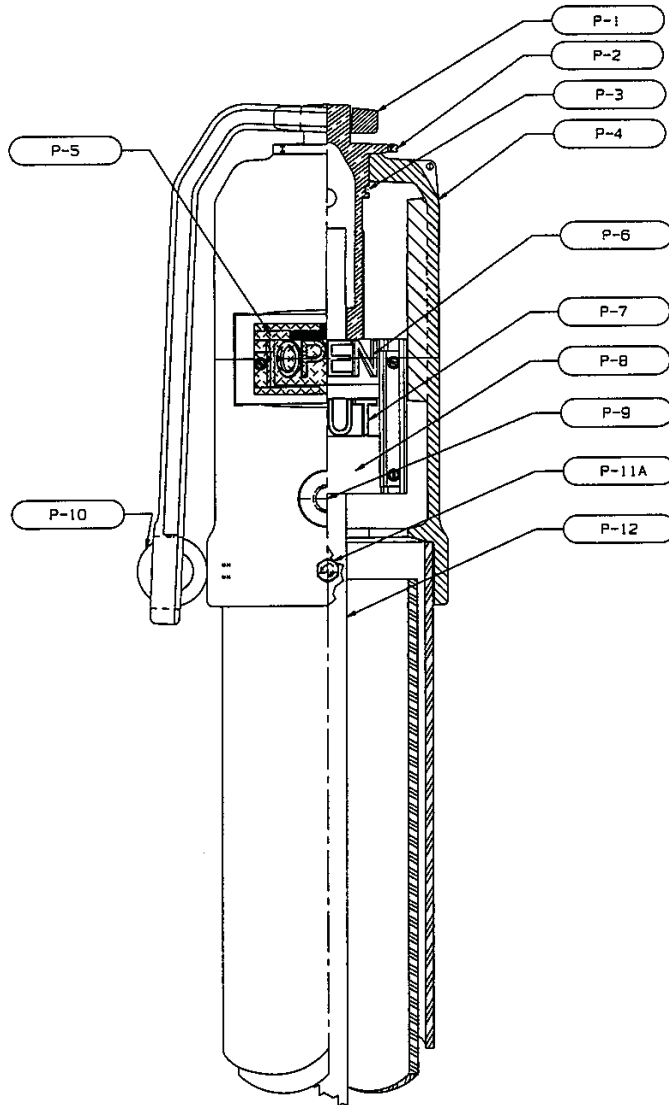

INDICATOR POST STYLE 2945 A TELESCOPING BARREL ASSEMBLY UL AND FM APPROVED

CLOW VALVE COMPANY

Available in Sizes B C D E
See Page 6 for Dimensions

INDICATOR POST STYLE 2945 A TELESCOPING BARREL UL/FM DIMENSIONS AND INSTRUCTIONS

CLOW VALVE COMPANY

Available in Sizes B C D E
See Page 6 for Dimensions

**INDICATOR POST STYLE 2945A & 2945
TRENCH DEPTHS FOR GATE VALVES
UL & FM APPROVED**

CLOW VALVE COMPANY

**TELESCOPING BARREL 2945A
TRENCH DEPTH LIMITS**

Valve Size	B Size		C Size		D Size		E Size	
	Min.	Max.	Min.	Max.	Min.	Max.	Min.	Max.
4"	31"	51"	49"	69"	67"	87"	88"	111"
6"	35"	55"	53"	73"	71"	91"	92"	115"
8"	42"	62"	60"	80"	78"	98"	99"	122"
10"	45"	65"	63"	83"	81"	101"	102"	125"
12"	49"	69"	67"	87"	85"	105"	106"	129"
14"/16"	58"	78"	76"	96"	94"	114"	115"	138"

**FIXED LENGTH POSTS 2945
MAXIMUM TRENCH DEPTH**

Valve Size	F Size	G Size	H Size
4"	45 1/2"	63 1/2"	87 1/2"
6"	49 1/2"	67 1/2"	91 1/2"
8"	54 1/2"	72 1/2"	96 1/2"
10"	59"	77"	101"
12"	64"	82"	106"
14"	69"	87"	111"