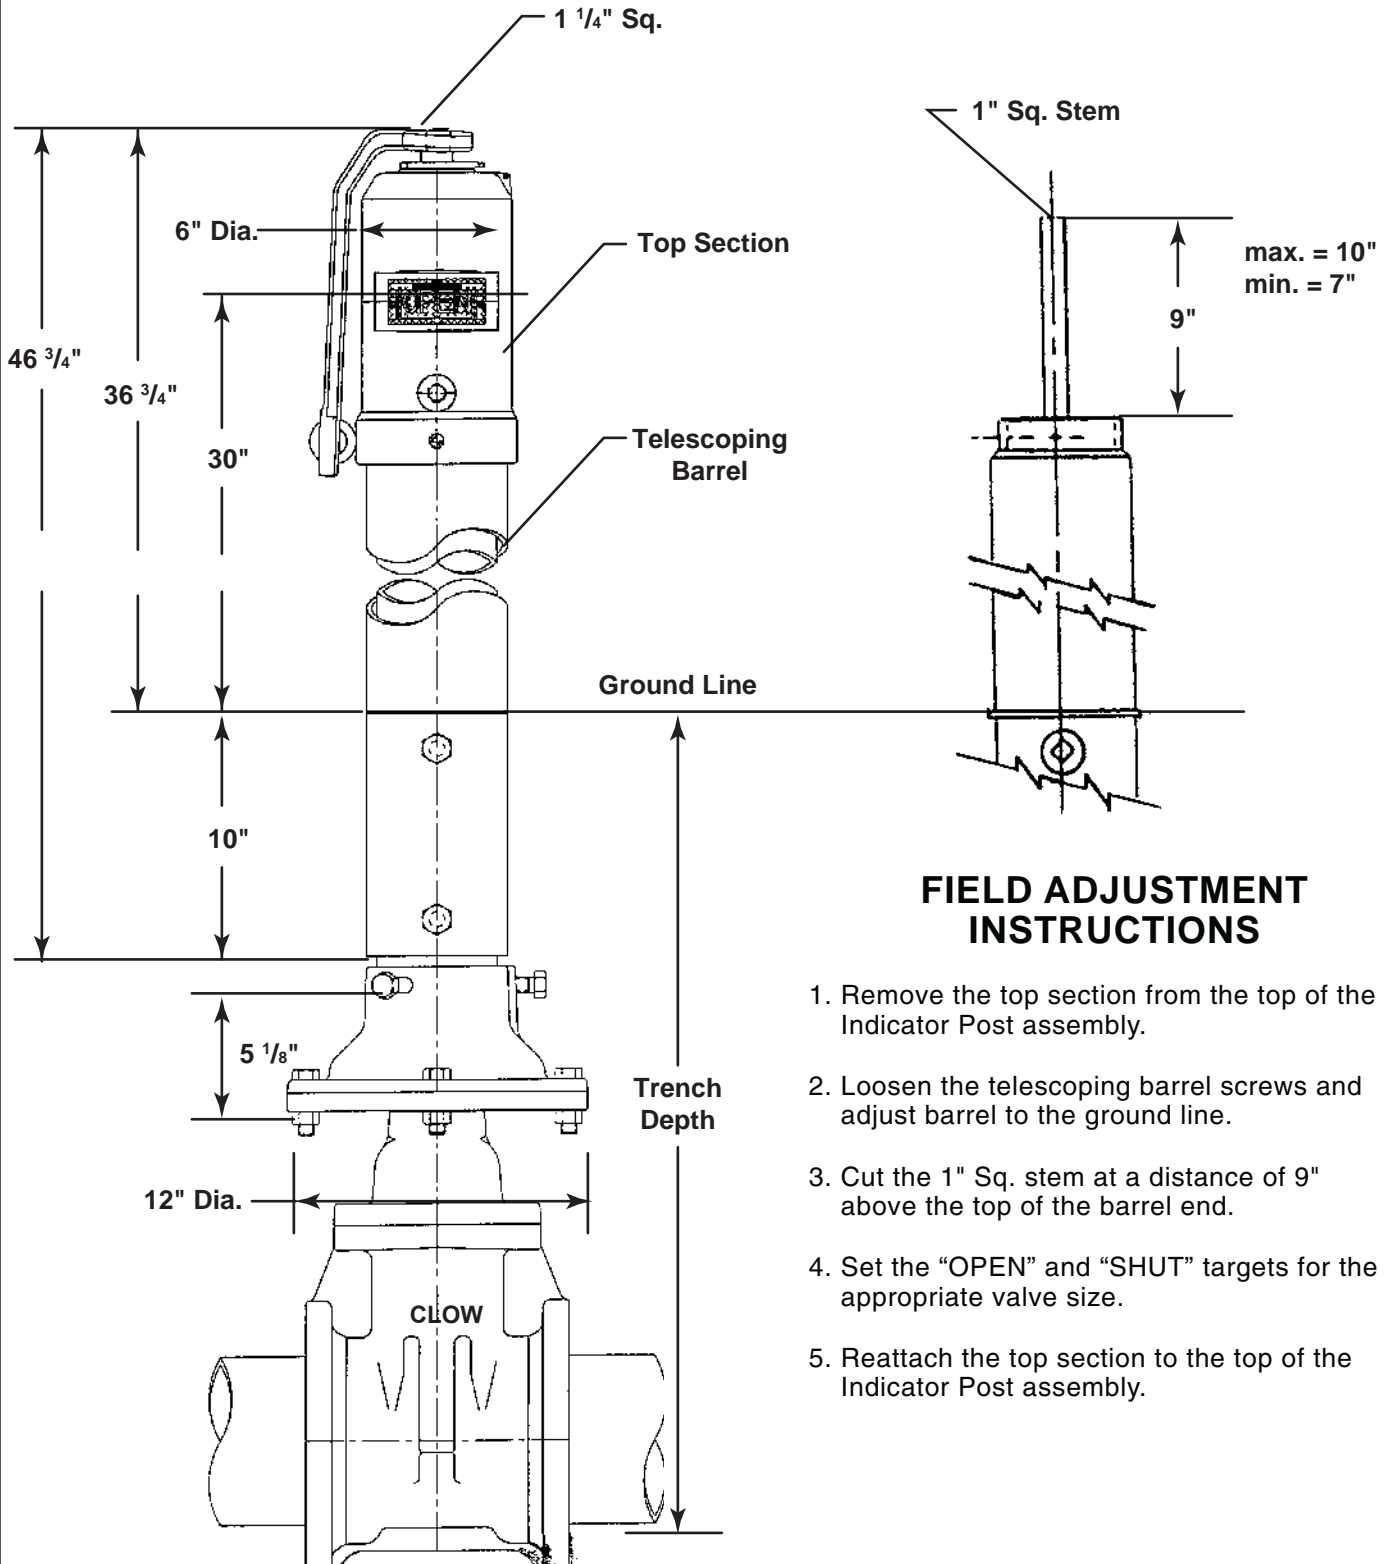

INDICATOR POST STYLE 2945 A TELESCOPING BARREL ASSEMBLY UL AND FM APPROVED

CLOW VALVE COMPANY

Available in Sizes B C D E
See Page 6 for Dimensions

INDICATOR POST STYLE 2945 A TELESCOPING BARREL UL/FM DIMENSIONS AND INSTRUCTIONS

CLOW VALVE COMPANY

Available in Sizes B C D E
See Page 6 for Dimensions

**INDICATOR POST STYLE 2945A & 2945
TRENCH DEPTHS FOR GATE VALVES
UL & FM APPROVED**

CLOW VALVE COMPANY

**TELESCOPING BARREL 2945A
TRENCH DEPTH LIMITS**

Valve Size	B Size		C Size		D Size		E Size	
	Min.	Max.	Min.	Max.	Min.	Max.	Min.	Max.
4"	31"	51"	49"	69"	67"	87"	88"	111"
6"	35"	55"	53"	73"	71"	91"	92"	115"
8"	42"	62"	60"	80"	78"	98"	99"	122"
10"	45"	65"	63"	83"	81"	101"	102"	125"
12"	49"	69"	67"	87"	85"	105"	106"	129"
14"/16"	58"	78"	76"	96"	94"	114"	115"	138"

**FIXED LENGTH POSTS 2945
MAXIMUM TRENCH DEPTH**

Valve Size	F Size	G Size	H Size
4"	45 1/2"	63 1/2"	87 1/2"
6"	49 1/2"	67 1/2"	91 1/2"
8"	54 1/2"	72 1/2"	96 1/2"
10"	59"	77"	101"
12"	64"	82"	106"
14"	69"	87"	111"