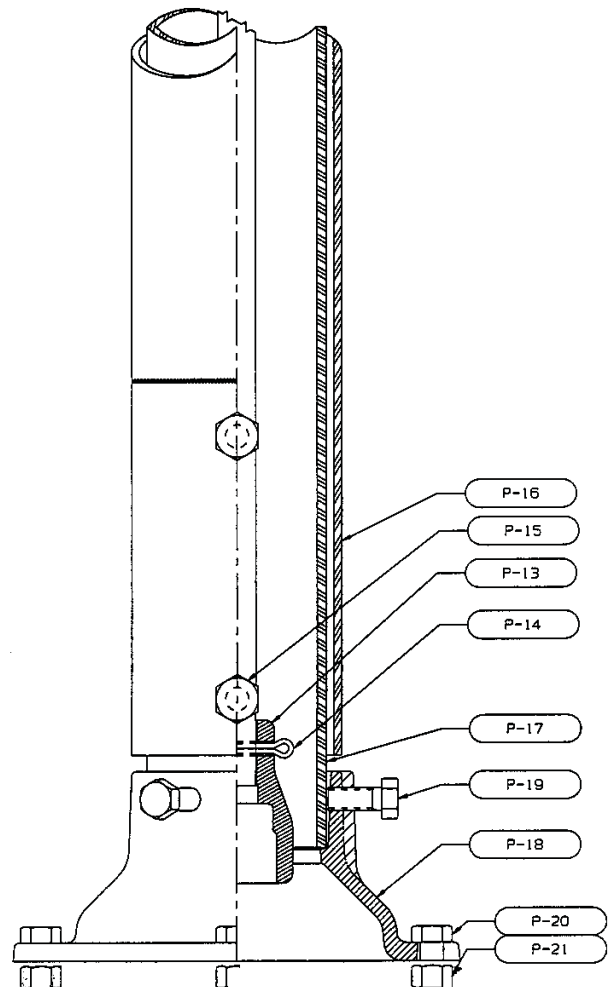

INDICATOR POST STYLE 2945 A TELESCOPING BARREL ASSEMBLY UL AND FM APPROVED

CLOW VALVE COMPANY

Available in Sizes B C D E
See Page 6 for Dimensions

INDICATOR POST STYLE 2945 A TELESCOPING BARREL UL/FM DIMENSIONS AND INSTRUCTIONS

CLOW VALVE COMPANY

Available in Sizes B C D E
See Page 6 for Dimensions

**INDICATOR POST STYLE 2945A & 2945
TRENCH DEPTHS FOR GATE VALVES
UL & FM APPROVED**

CLOW VALVE COMPANY

**TELESCOPING BARREL 2945A
TRENCH DEPTH LIMITS**

Valve Size	B Size		C Size		D Size		E Size	
	Min.	Max.	Min.	Max.	Min.	Max.	Min.	Max.
4"	31"	51"	49"	69"	67"	87"	88"	111"
6"	35"	55"	53"	73"	71"	91"	92"	115"
8"	42"	62"	60"	80"	78"	98"	99"	122"
10"	45"	65"	63"	83"	81"	101"	102"	125"
12"	49"	69"	67"	87"	85"	105"	106"	129"
14"/16"	58"	78"	76"	96"	94"	114"	115"	138"

**FIXED LENGTH POSTS 2945
MAXIMUM TRENCH DEPTH**

Valve Size	F Size	G Size	H Size
4"	45 1/2"	63 1/2"	87 1/2"
6"	49 1/2"	67 1/2"	91 1/2"
8"	54 1/2"	72 1/2"	96 1/2"
10"	59"	77"	101"
12"	64"	82"	106"
14"	69"	87"	111"