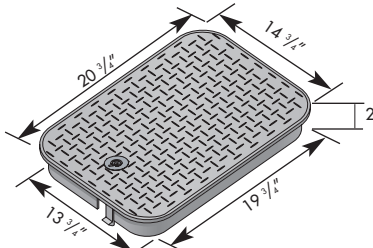

NDS D1500 Meter Boxes

NDS WATER METER BOXES AND COVERS

NDS 13"x 20" meter boxes and covers are injection molded of structural foam recycled polypropylene material with a melt index between 10-12. Coloring and UV stabilizers are added, along with processing lubricants when needed. The 13"x 20" body shall be tapered and have a minimum wall thickness of .25". The body shall have a double wall at the top cover seat area with a minimum thickness of .187". The cover seat area shall have 56 structural support ribs on the underside of the seat, each with a minimum thickness of 1/50". The bottom of the body shall have a 1" flange. The 13"x 20" cover shall have an average thickness of .250".

Overlapping Solid Cover

Overlapping Locking Cover

Overlapping Reader Cover

Drop In Reader Cover

Drop In Solid Cover

Standard Box

Dual Pipe Slot Box

Extension