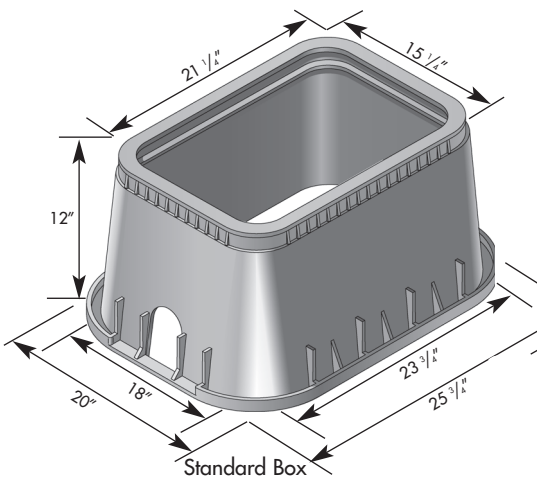

NDS D1500 Meter Boxes

NDS WATER METER BOXES AND COVERS

NDS 13"x 20" meter boxes and covers are injection molded of structural foam recycled polypropylene material with a melt index between 10-12. Coloring and UV stabilizers are added, along with processing lubricants when needed. The 13"x 20" body shall be tapered and have a minimum wall thickness of .25". The body shall have a double wall at the top cover seat area with a minimum thickness of .187". The cover seat area shall have 56 structural support ribs on the underside of the seat, each with a minimum thickness of 1/50". The bottom of the body shall have a 1" flange. The 13"x 20" cover shall have an average thickness of .250".

Overlapping Solid Cover

Overlapping Locking Cover

Overlapping Reader Cover

Drop In Reader Cover

Drop In Solid Cover

Standard Box

Dual Pipe Slot Box

Extension