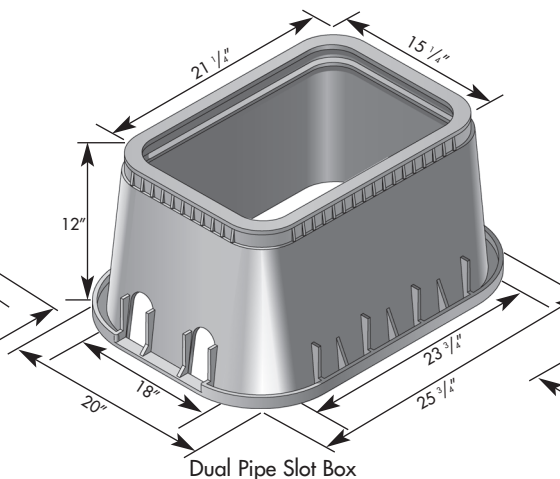

NDS D1500 Meter Boxes

NDS WATER METER BOXES AND COVERS

NDS 13"x 20" meter boxes and covers are injection molded of structural foam recycled polypropylene material with a melt index between 10-12. Coloring and UV stabilizers are added, along with processing lubricants when needed. The 13"x 20" body shall be tapered and have a minimum wall thickness of .25". The body shall have a double wall at the top cover seat area with a minimum thickness of .187". The cover seat area shall have 56 structural support ribs on the underside of the seat, each with a minimum thickness of 1/50". The bottom of the body shall have a 1" flange. The 13"x 20" cover shall have an average thickness of .250".

Overlapping Solid Cover

Overlapping Locking Cover

Overlapping Reader Cover

Drop In Reader Cover

Drop In Solid Cover

Standard Box

Dual Pipe Slot Box

Extension