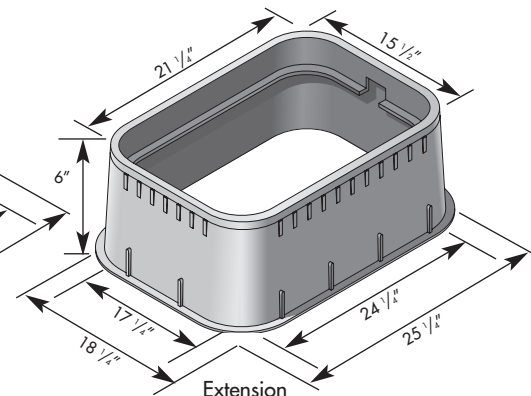

NDS D1500 Meter Boxes

NDS WATER METER BOXES AND COVERS

NDS 13"x 20" meter boxes and covers are injection molded of structural foam recycled polypropylene material with a melt index between 10-12. Coloring and UV stabilizers are added, along with processing lubricants when needed. The 13"x 20" body shall be tapered and have a minimum wall thickness of .25". The body shall have a double wall at the top cover seat area with a minimum thickness of .187". The cover seat area shall have 56 structural support ribs on the underside of the seat, each with a minimum thickness of 1/50". The bottom of the body shall have a 1" flange. The 13"x 20" cover shall have an average thickness of .250".

Overlapping Solid Cover

Overlapping Locking Cover

Overlapping Reader Cover

Drop In Reader Cover

Drop In Solid Cover

Standard Box

Dual Pipe Slot Box

Extension