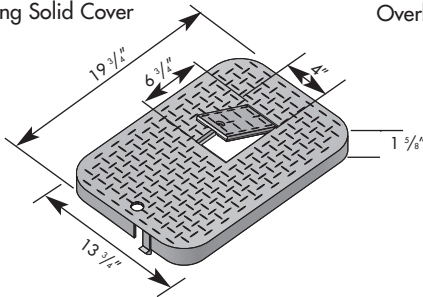

NDS D1500 Meter Boxes

NDS WATER METER BOXES AND COVERS

NDS 13"x 20" meter boxes and covers are injection molded of structural foam recycled polypropylene material with a melt index between 10-12. Coloring and UV stabilizers are added, along with processing lubricants when needed. The 13"x 20" body shall be tapered and have a minimum wall thickness of .25". The body shall have a double wall at the top cover seat area with a minimum thickness of .187". The cover seat area shall have 56 structural support ribs on the underside of the seat, each with a minimum thickness of 1/50". The bottom of the body shall have a 1" flange. The 13"x 20" cover shall have an average thickness of .250".

Overlapping Solid Cover

Overlapping Locking Cover

Overlapping Reader Cover

Drop In Reader Cover

Drop In Solid Cover

Standard Box

Dual Pipe Slot Box

Extension