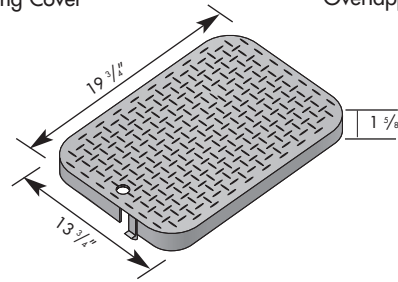

NDS D1500 Meter Boxes

NDS WATER METER BOXES AND COVERS

NDS 13"x 20" meter boxes and covers are injection molded of structural foam recycled polypropylene material with a melt index between 10-12. Coloring and UV stabilizers are added, along with processing lubricants when needed. The 13"x 20" body shall be tapered and have a minimum wall thickness of .25". The body shall have a double wall at the top cover seat area with a minimum thickness of .187". The cover seat area shall have 56 structural support ribs on the underside of the seat, each with a minimum thickness of 1/50". The bottom of the body shall have a 1" flange. The 13"x 20" cover shall have an average thickness of .250".

Overlapping Solid Cover

Overlapping Locking Cover

Overlapping Reader Cover

Drop In Reader Cover

Drop In Solid Cover

Standard Box

Dual Pipe Slot Box

Extension