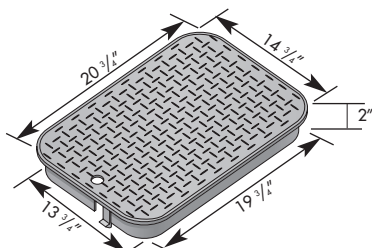

NDS D1500 Meter Boxes

NDS WATER METER BOXES AND COVERS

NDS 13"x 20" meter boxes and covers are injection molded of structural foam recycled polypropylene material with a melt index between 10-12. Coloring and UV stabilizers are added, along with processing lubricants when needed. The 13"x 20" body shall be tapered and have a minimum wall thickness of .25". The body shall have a double wall at the top cover seat area with a minimum thickness of .187". The cover seat area shall have 56 structural support ribs on the underside of the seat, each with a minimum thickness of 1/50". The bottom of the body shall have a 1" flange. The 13"x 20" cover shall have an average thickness of .250".

Overlapping Solid Cover

Overlapping Locking Cover

Overlapping Reader Cover

Drop In Reader Cover

Drop In Solid Cover

Standard Box

Dual Pipe Slot Box

Extension