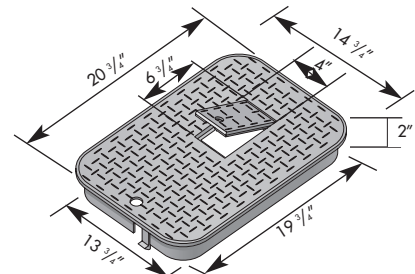

NDS D1500 Meter Boxes

NDS WATER METER BOXES AND COVERS

NDS 13"x 20" meter boxes and covers are injection molded of structural foam recycled polypropylene material with a melt index between 10-12. Coloring and UV stabilizers are added, along with processing lubricants when needed. The 13"x 20" body shall be tapered and have a minimum wall thickness of .25". The body shall have a double wall at the top cover seat area with a minimum thickness of .187". The cover seat area shall have 56 structural support ribs on the underside of the seat, each with a minimum thickness of 1/50". The bottom of the body shall have a 1" flange. The 13"x 20" cover shall have an average thickness of .250".

Overlapping Solid Cover

Overlapping Locking Cover

Overlapping Reader Cover

Drop In Reader Cover

Drop In Solid Cover

Standard Box

Dual Pipe Slot Box

Extension