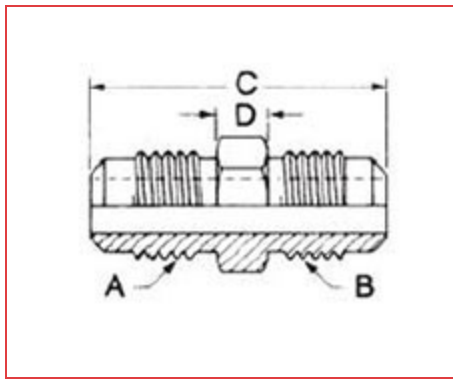

ITEM # A 00325, 45° FLARE FITTINGS - CONNECTORS - UNION- FLARE TO FLARE

[Specifications](#) | [Dimensions](#) | [Packaging](#)

Specifications

Universal Category Code	U2-4
Connection Size	1/4 in
End Type	Flare
Second Connection Size	1/4 in
Second End Type	Flare
MAP	48 bar 700 psi
Weight	0.026 lb

Dimensions

A	1/4 in
B	1/4 in
C	1.19 in
D	0.19 in
HEX	7/16 in

Packaging

Box (Qty)	25
------------------	----