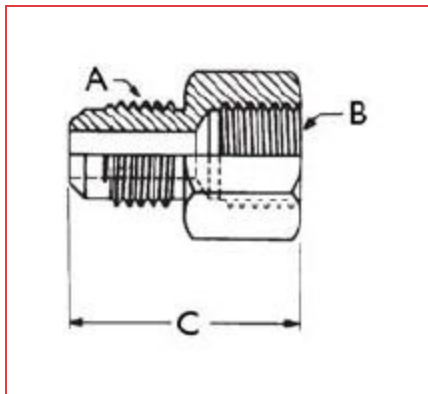

ITEM # A 04624, 45° FLARE FITTINGS - CONNECTORS - HALF UNION - FLARE TO NPTFI

[Specifications](#) | [Dimensions](#) | [Packaging](#)

Specifications

Universal Category Code	U3-6B
Connection Size	3/8 in
End Type	Flare
Second Connection Size	1/4 in
Second End Type	NPTFI
MAP	48 bar 700 psi
Weight	0.083 lb

Dimensions

A	3/8 in
B	1/4 in
C	1.31 in
HEX	11/16 in

Packaging

Box (Qty)	25
------------------	----