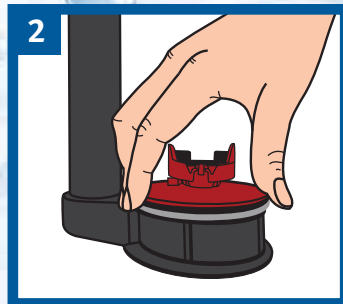

555C
**FLUSH VALVE
REPAIR KIT**
with 502
PerforMAX®
FLAPPER

Adjusts to optimize
toilet performance

Easy Peel &
Stick Install

No Messy Glue

Easy Install - No tank removal,
No messy glue

Universal - Adjusts to fit 1.28,
1.6, 3.5+ GPF toilets

Solid frame prevents twisting
and provides the best seal

Built-in Microban® technology helps
prevent premature flapper
deterioration due to bacteria

555C FLUSH VALVE REPAIR KIT

INSTALL WITH CONFIDENCE

1
PEEL.

2
STICK.

NO TANK REMOVAL.

NO MESSY GLUE.