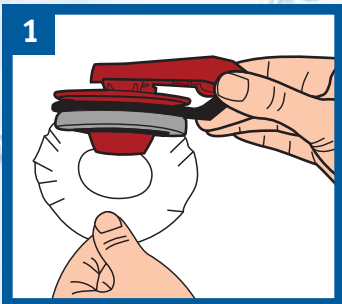

INSTALL WITH CONFIDENCE

1
PEEL.