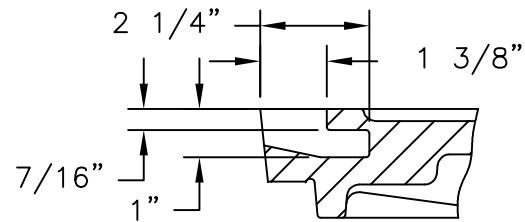

# V1480 Cover

COVER FACE

BOTTOM VIEW

SECTION

PICKHOLE DETAIL

**Product Number**

41480151

**Design Features**

- Materials  
Gray Iron (CL35B)
- Design Load  
Heavy Duty
- Open Area
  
- Coating  
Undipped
- √ Designates Machined Surface

**Certification**

- ASTM A48
- 
- 
- Country of Origin:USA

**Drawing Revision**