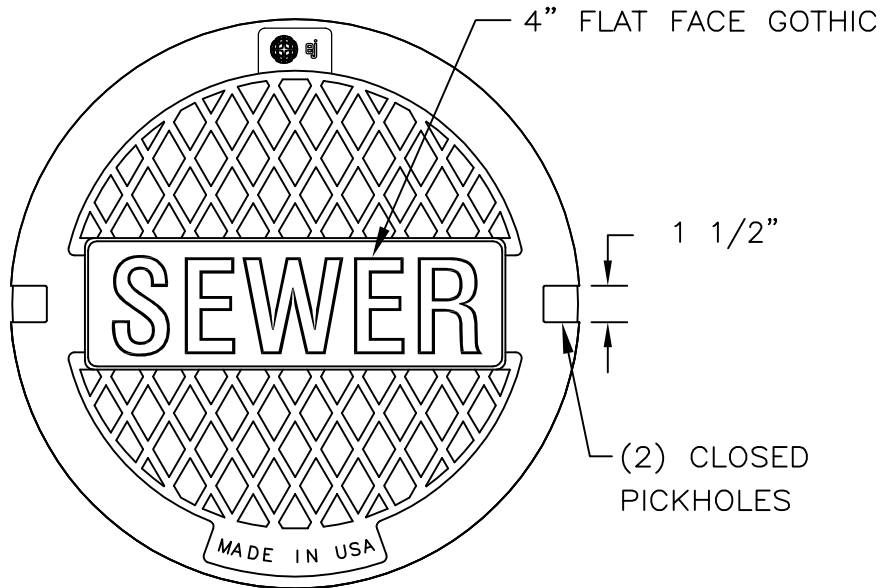

# V1480 Cover

COVER FACE

BOTTOM VIEW

SECTION

PICKHOLE DETAIL

**Product Number**

41480151

**Design Features**

- Materials  
Gray Iron (CL35B)
- Design Load  
Heavy Duty
- Open Area
  
- Coating  
Undipped
- √ Designates Machined Surface

**Certification**

- ASTM A48
- 
- 
- Country of Origin:USA

**Drawing Revision**