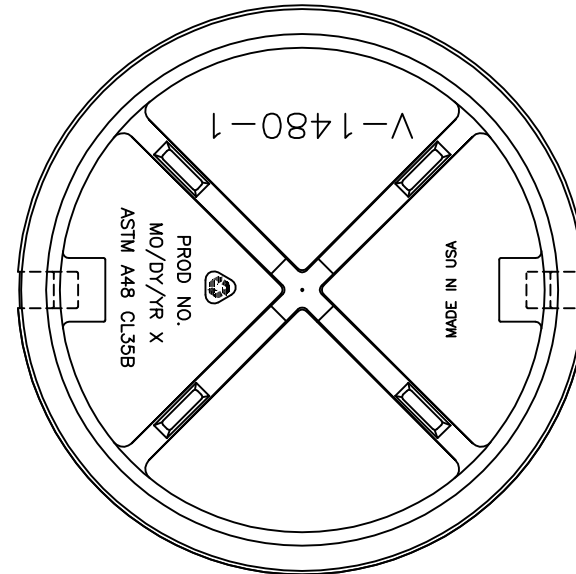

# V1480 Cover

COVER FACE

BOTTOM VIEW

SECTION

PICKHOLE DETAIL

**Product Number**

41480151

**Design Features**

- Materials  
Gray Iron (CL35B)
- Design Load  
Heavy Duty
- Open Area
  
- Coating  
Undipped
- √ Designates Machined Surface

**Certification**

- ASTM A48
- 
- 
- Country of Origin:USA

**Drawing Revision**