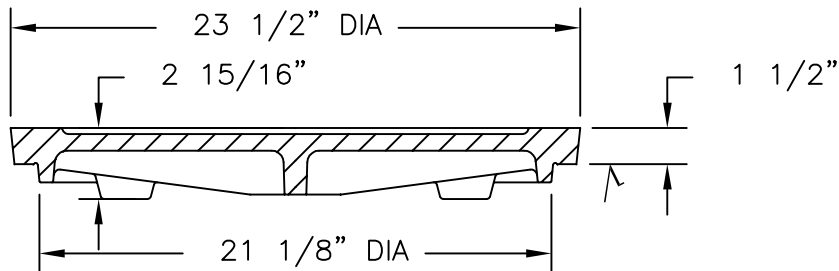

# V1480 Cover

COVER FACE

BOTTOM VIEW

SECTION

PICKHOLE DETAIL

**Product Number**

41480151

**Design Features**

- Materials  
Gray Iron (CL35B)
- Design Load  
Heavy Duty
- Open Area
  
- Coating  
Undipped
- √ Designates Machined Surface

**Certification**

- ASTM A48
- 
- 
- Country of Origin:USA

**Drawing Revision**