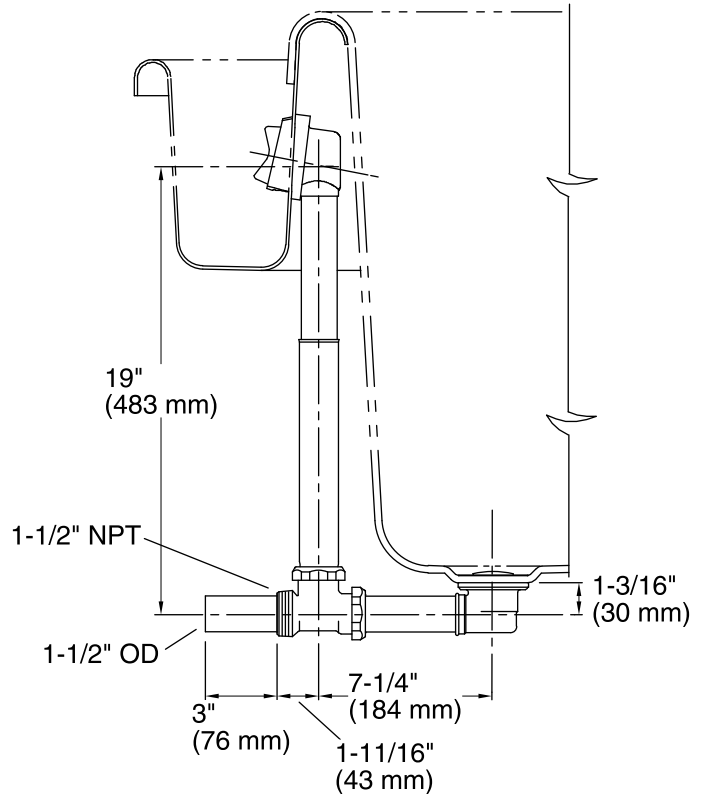

Features

- Adjustable trip lever pop-up drain.
- 1-1/2" connection.
- For use with the sok® bath.

Material

- 17-gauge brass construction.
- Brass tailpiece.

Installation

- Above- or through-floor installation.

Through-the-Floor

Above-the-Floor

Technical Information

All product dimensions are nominal.

Notes

Install this product according to the installation guide.