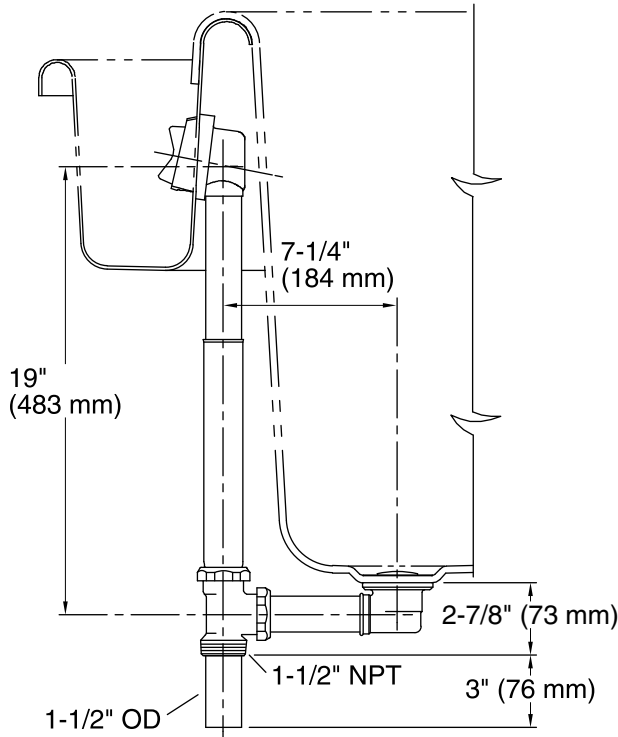

Features

- Adjustable trip lever pop-up drain.
- 1-1/2" connection.
- For use with the sok® bath.

Material

- 17-gauge brass construction.
- Brass tailpiece.

Installation

- Above- or through-floor installation.

Through-the-Floor

Above-the-Floor

Technical Information

All product dimensions are nominal.

Notes

Install this product according to the installation guide.