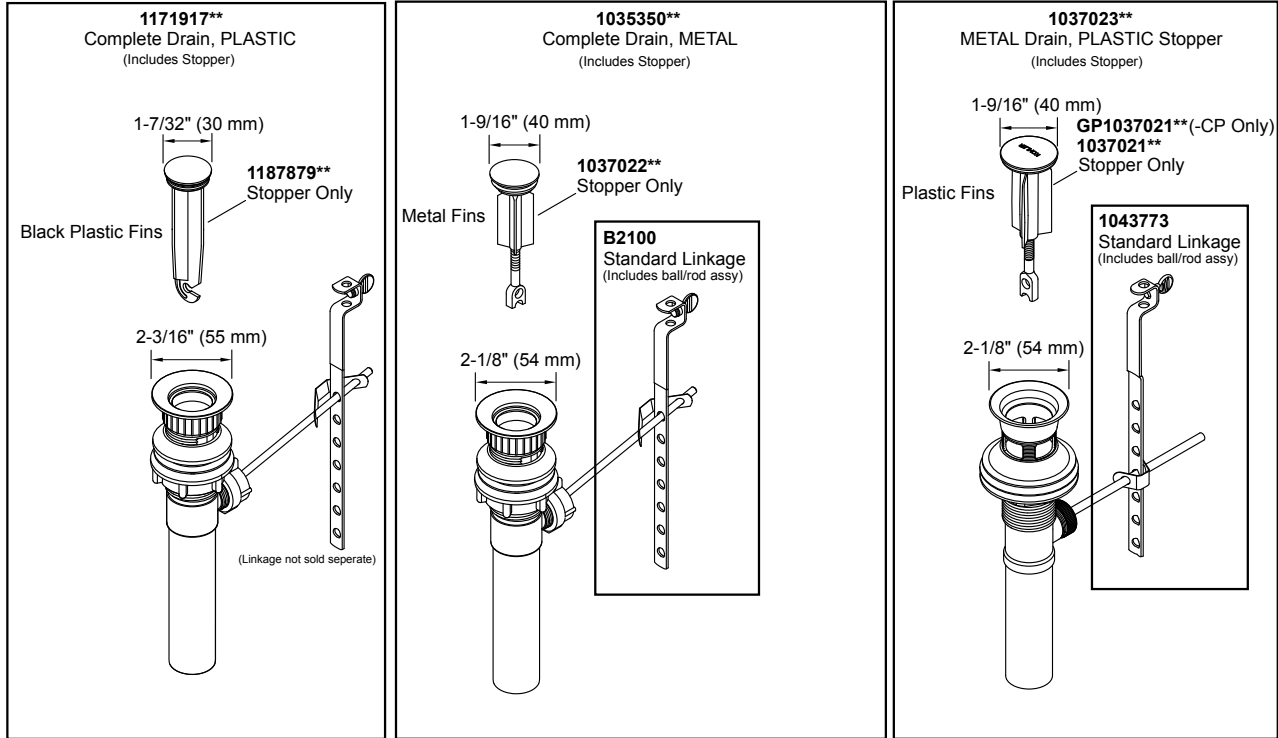

Devonshire®

Widespread bathroom sink faucet
K-394-4-CP

COMPLETE DRAIN OPTIONS

Other Stoppers & Optional Drain Components

NOTE: Click on the drawing to view a colored photo for reference.

1111111-8- F

©2019 Kohler Co.

Devonshire®

Widespread bathroom sink faucet K-394-4-CP

Original Faucet Version
For model revisions AA-CE
(for revisions DE and newer, see Current Faucet Version)

Devonshire®

Widespread bathroom sink faucet K-394-4-CP