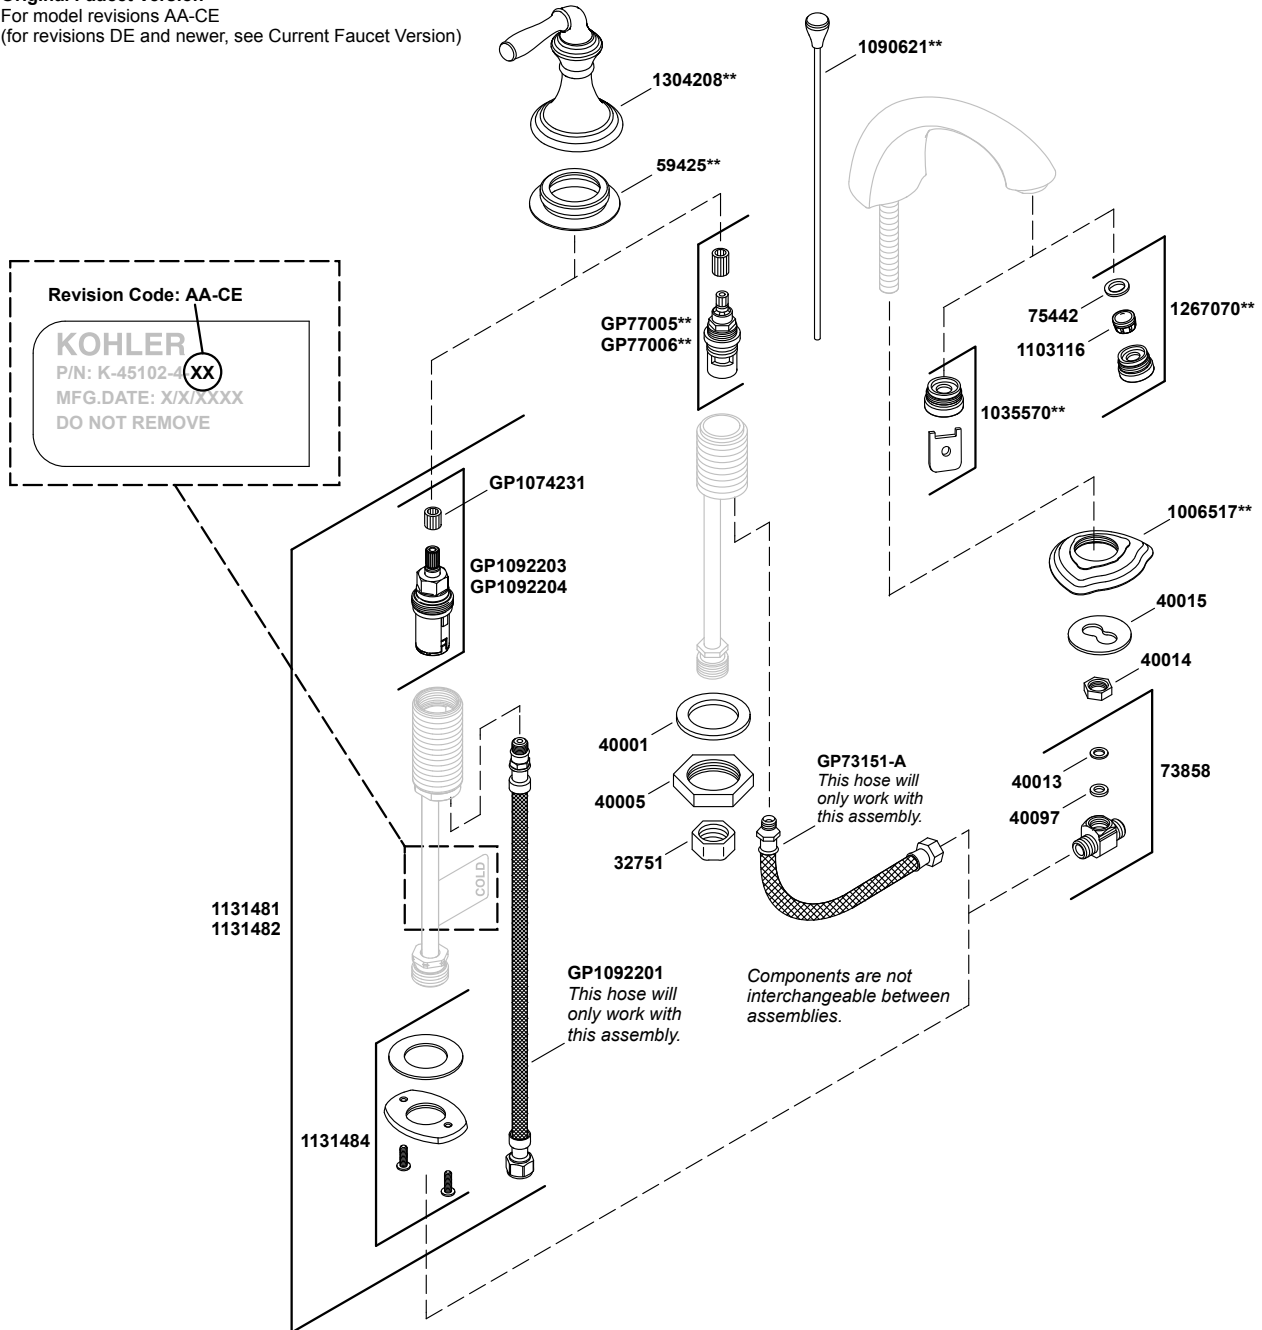

Devonshire®

Widespread bathroom sink faucet
K-394-4-CP

COMPLETE DRAIN OPTIONS

Other Stoppers & Optional Drain Components

NOTE: Click on the drawing to view a colored photo for reference.

1111111-8- F

©2019 Kohler Co.

Devonshire®

Widespread bathroom sink faucet K-394-4-CP

Original Faucet Version
For model revisions AA-CE
(for revisions DE and newer, see Current Faucet Version)

Devonshire®

Widespread bathroom sink faucet K-394-4-CP

Current Faucet Version
For model revisions DE and newer
(for revisions AA to CE, see Original Faucet Version)