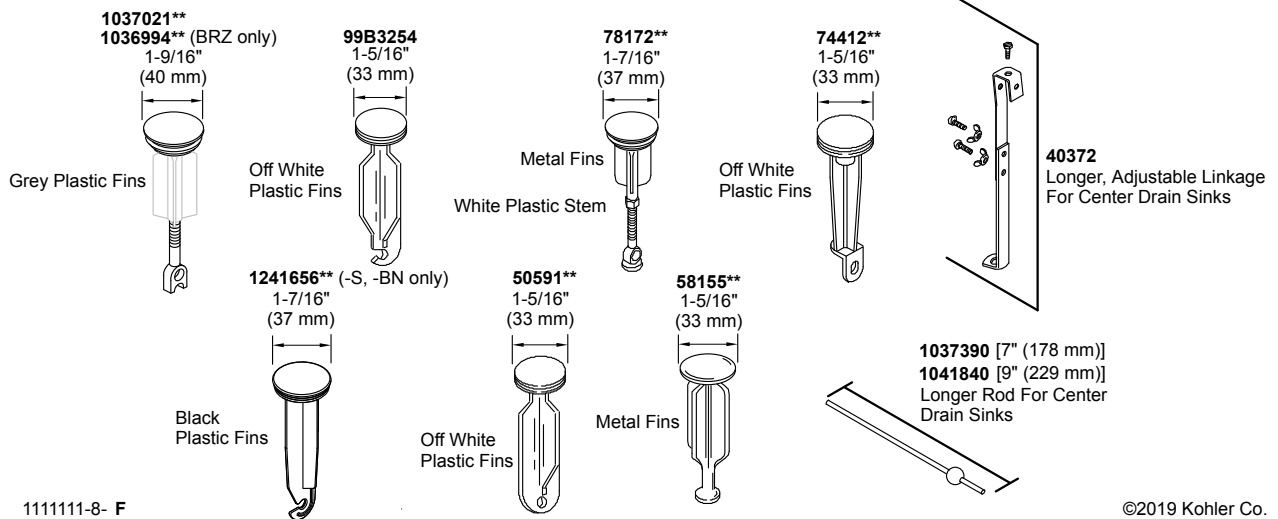

Devonshire®

Widespread bathroom sink faucet
K-394-4-CP

COMPLETE DRAIN OPTIONS

Other Stoppers & Optional Drain Components

NOTE: Click on the drawing to view a colored photo for reference.

1111111-8- F

©2019 Kohler Co.

Devonshire®

Widespread bathroom sink faucet K-394-4-CP

Original Faucet Version
For model revisions AA-CE
(for revisions DE and newer, see Current Faucet Version)

Devonshire®

Widespread bathroom sink faucet K-394-4-CP