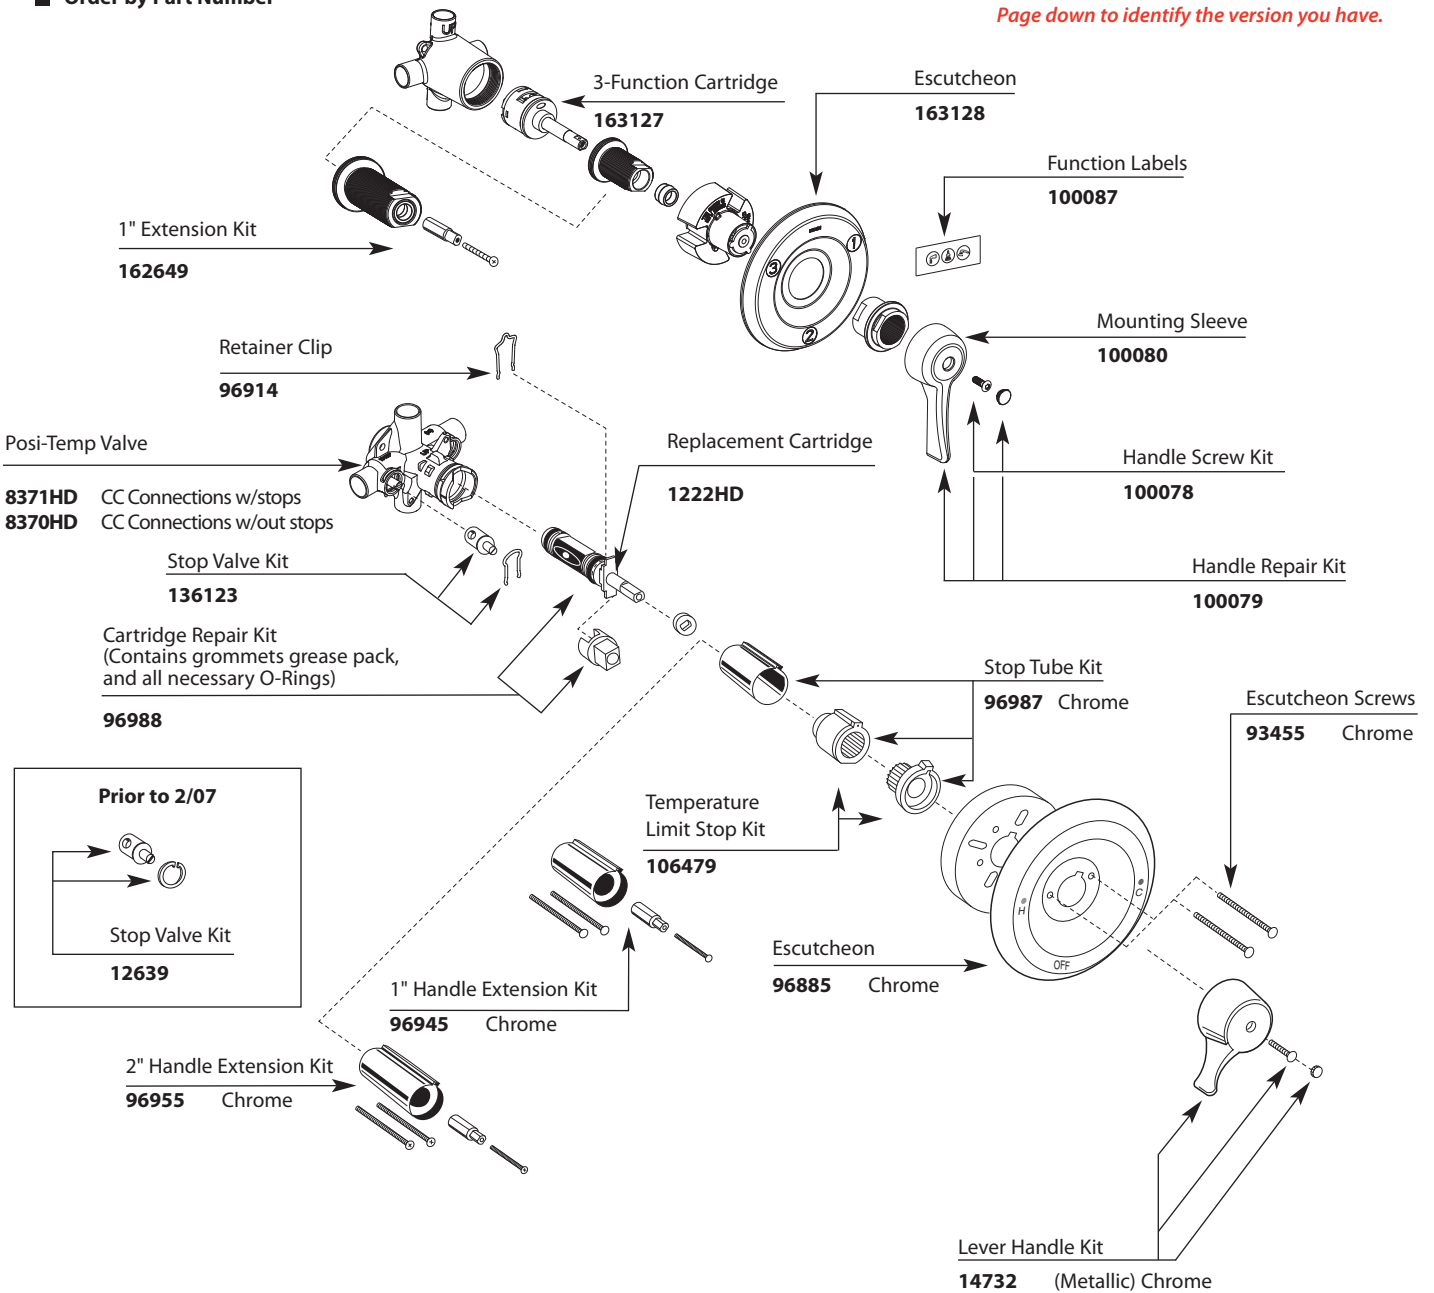

MODEL	Handshower	Tub Filler	Showerhead	Vacuum Breaker	Drop Ell	Slide Bar	Wall Bracket
8360 3 Function Transfer Valve							
8341 Posi-Temp & 3 Function Transfer Valve	x	x		x	x	x	
8342 Posi-Temp & 3 Function Transfer Valve	x		x	x	x	x	
8343 Posi-Temp & 3 Function Transfer Valve	x	x	x	x	x	x	
8348 Posi-Temp	x			x	x		x
8346 Posi-Temp	x			x	x	x	
52710 Less Valves	x			x	x	x	

■ Order by Part Number

There is more than 1 version of this model. Page down to identify the version you have.

* See Additional Parts Chart on Next Page

Three-Function Commercial Tub/Shower System							
MODEL	Handshower	Tub Filler	Showerhead	Vacuum Breaker	Drop Ell	Slide Bar	Wall Bracket
8360 3 Function Transfer Valve							
8341 Posi-Temp & 3 Function Transfer Valve	x	x		x	x	x	
8342 Posi-Temp & 3 Function Transfer Valve	x		x	x	x	x	
8343 Posi-Temp & 3 Function Transfer Valve	x	x	x	x	x	x	
8348 Posi-Temp	x			x	x		x
8346 Posi-Temp	x			x	x	x	
52710 Less Valves	x			x	x	x	

■ Order by Part Number

■ Order by Part Number

* **Parts Chart**

Shower Head, Arm, Flange

Shower Head, Arm, Flange
12894

Vacuum Breaker

Vacuum Breaker
52703

Drop ell

Drop ell
A725

Tub Spout

Tub Spout
3804

Clamp

Clamp
100686

Hand Held Shower Wand

Hand Held Shower Wand
8349

Hand Held Shower Wand