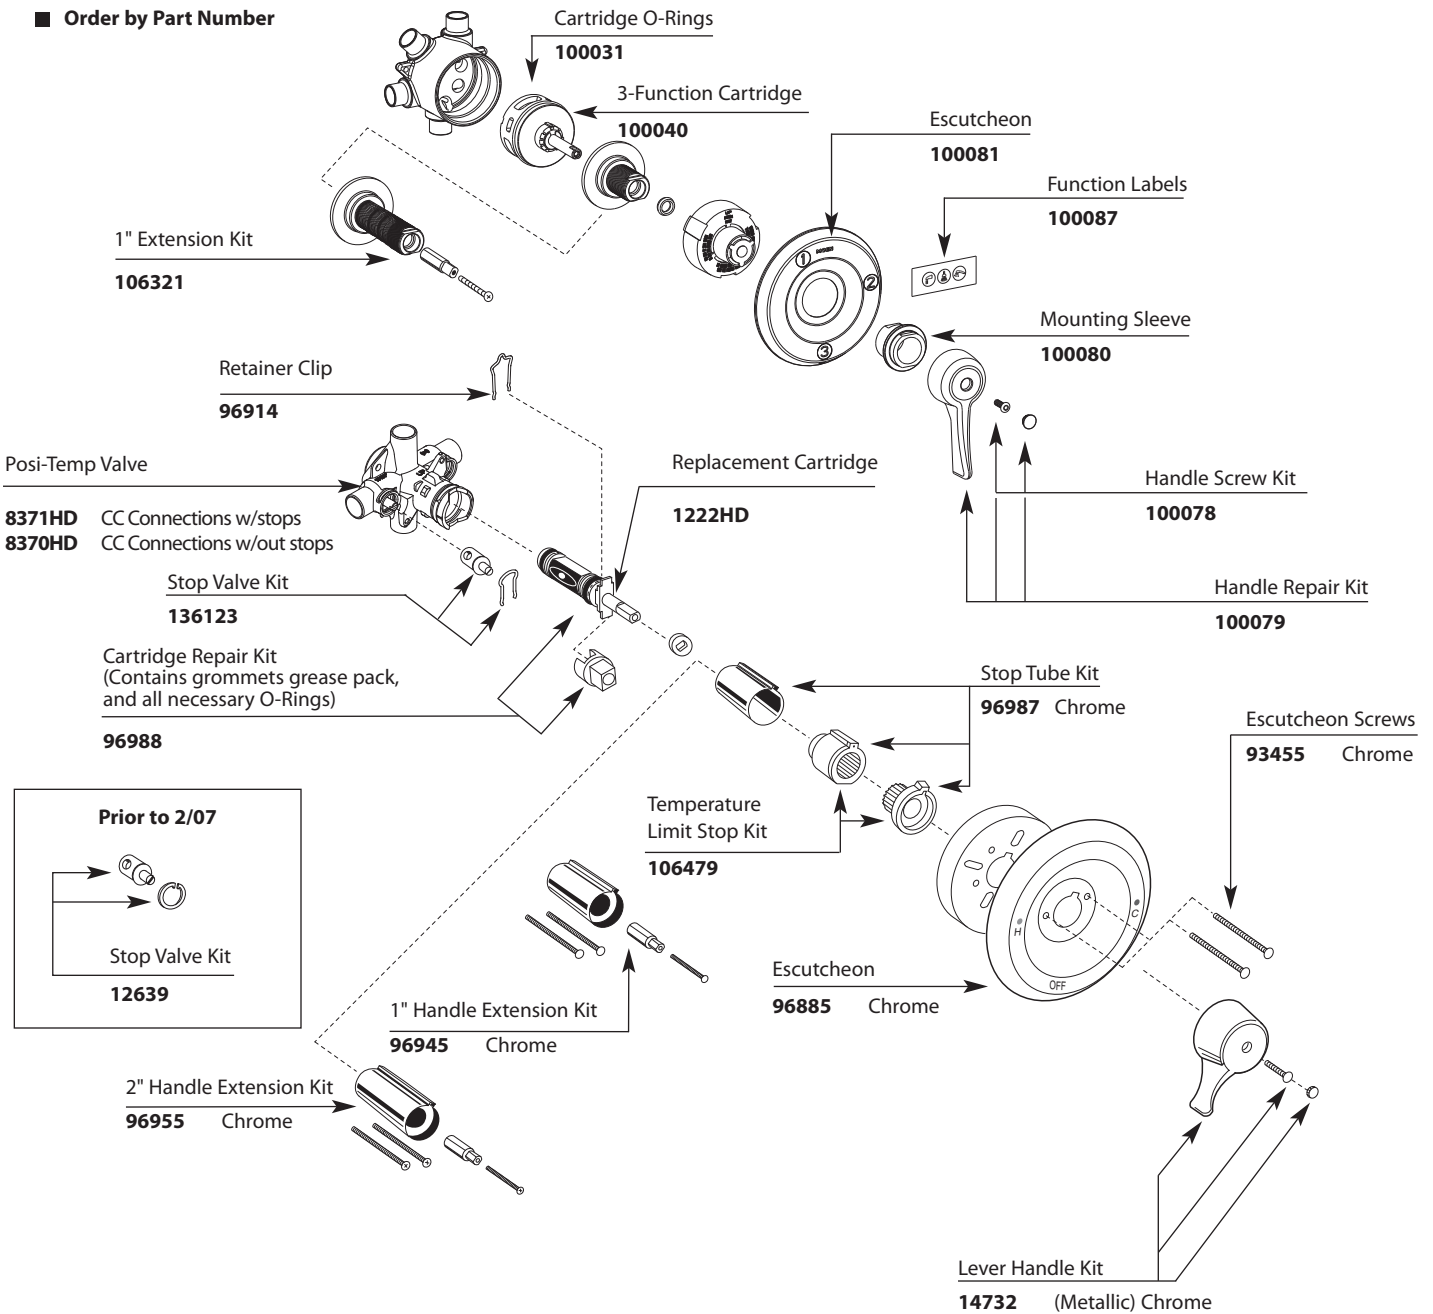

MODEL	Handshower	Tub Filler	Showerhead	Vacuum Breaker	Drop Ell	Slide Bar	Wall Bracket
8360 3 Function Transfer Valve							
8341 Posi-Temp & 3 Function Transfer Valve	x	x		x	x	x	
8342 Posi-Temp & 3 Function Transfer Valve	x		x	x	x	x	
8343 Posi-Temp & 3 Function Transfer Valve	x	x	x	x	x	x	
8348 Posi-Temp	x			x	x		x
8346 Posi-Temp	x			x	x	x	
52710 Less Valves	x			x	x	x	

■ Order by Part Number

There is more than 1 version of this model. Page down to identify the version you have.

* See Additional Parts Chart on Next Page

Three-Function Commercial Tub/Shower System							
MODEL	Handshower	Tub Filler	Showerhead	Vacuum Breaker	Drop Ell	Slide Bar	Wall Bracket
8360 3 Function Transfer Valve							
8341 Posi-Temp & 3 Function Transfer Valve	x	x		x	x	x	
8342 Posi-Temp & 3 Function Transfer Valve	x		x	x	x	x	
8343 Posi-Temp & 3 Function Transfer Valve	x	x	x	x	x	x	
8348 Posi-Temp	x			x	x		x
8346 Posi-Temp	x			x	x	x	
52710 Less Valves	x			x	x	x	

■ Order by Part Number

■ Order by Part Number

* **Parts Chart**

Shower Head, Arm, Flange

Shower Head, Arm, Flange
12894

Vacuum Breaker

Vacuum Breaker
52703

Drop ell

Drop ell
A725

Tub Spout

Tub Spout
3804

Clamp

Clamp
100686

Hand Held Shower Wand

Hand Held Shower Wand
8349

Hand Held Shower Wand