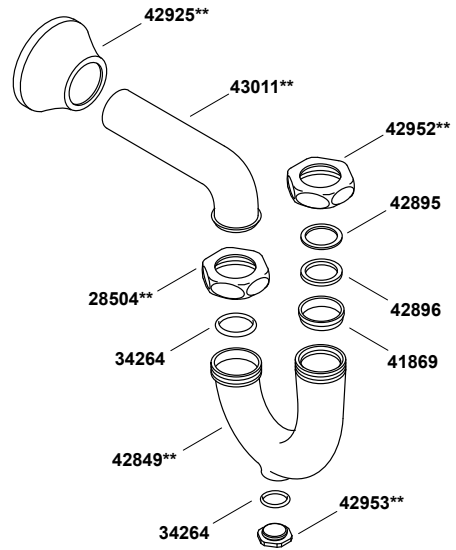

Hudson™

20" x 18" wall-mount bathroom sink with 4" centerset faucet holes : K-2867-0

1-1/4" (3.2 cm) X 1-1/4" (3.2 cm)

1-1/4" (3.2 cm) X 1-1/2" (3.8 cm)

Hudson™

20" x 18" wall-mount bathroom sink with 4" centerset faucet holes :
K-2867-0