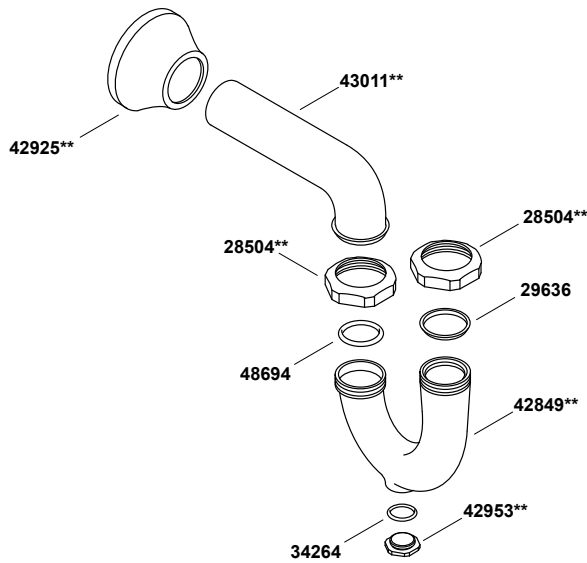

Hudson™

20" x 18" wall-mount bathroom sink with 4" centerset faucet holes : K-2867-0

1-1/4" (3.2 cm) X 1-1/4" (3.2 cm)

1-1/4" (3.2 cm) X 1-1/2" (3.8 cm)

Hudson™

20" x 18" wall-mount bathroom sink with 4" centerset faucet holes :
K-2867-0