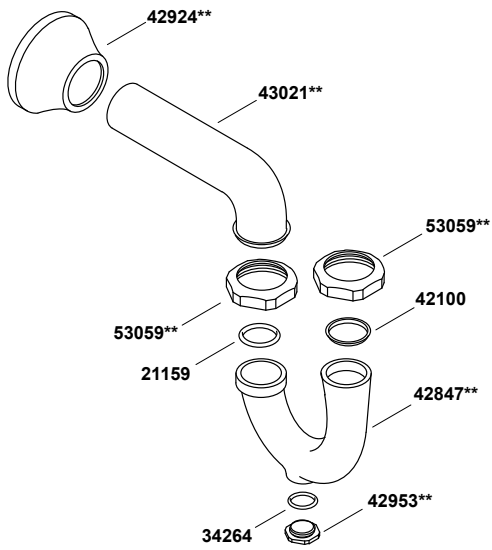

Hudson™

20" x 18" wall-mount bathroom sink with 4" centerset faucet holes : K-2867-0

1-1/4" (3.2 cm) X 1-1/4" (3.2 cm)

1-1/4" (3.2 cm) X 1-1/2" (3.8 cm)

Hudson™

20" x 18" wall-mount bathroom sink with 4" centerset faucet holes :
K-2867-0