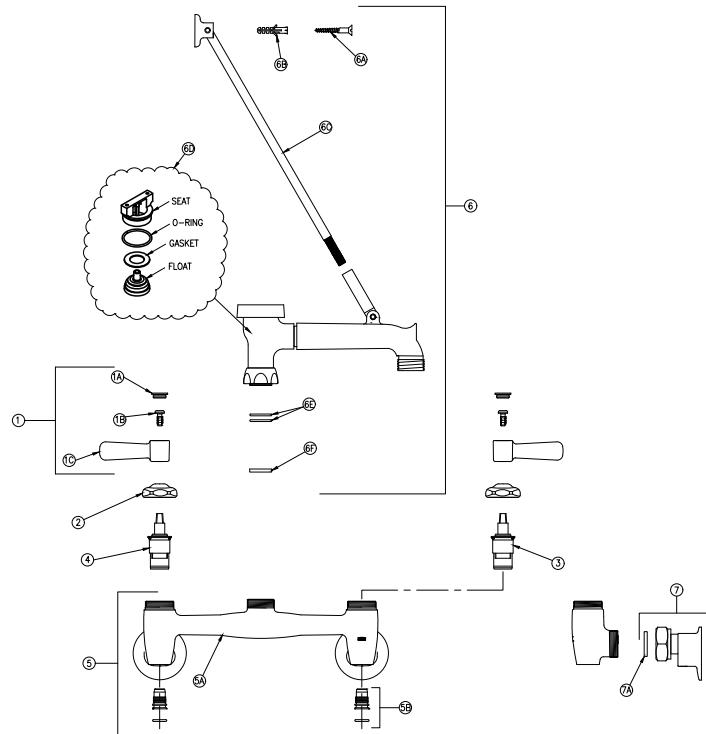

# SINK FAUCET

## Z843M1-RC PARTS LIST

Item	Part Number	Description	Qty.
1	G60501	2-1/2" [64mm] Vandal-Resistant Metal Lever Handles	1
1A	G60500	Hot/Cold Color-Coded Indexes	1
	59454001	Hot Index	1
	59454002	Cold Index	1
1B	62464001	10-32 Screw	2
1C	59487001	Lever Handle	2
2	59440001	Handle Nut	2
3	59517005	Short Cold Cartridge	1
4	59517006	Short Hot Cartridge	1
5	66168004	Sink Body Assembly-RC	1
5A	66156004	Sink Body -RC	1
5B	G67807	Stop Plug Assembly	2
	59536002	Stop Plug	1
	58155013	O-Ring	1
6	G60554	5-3/4" 'M' Vacuum Breaker Spout Assembly	1
6A	62358001	Flat Head Wood Screw	2
6B	62359001	Plastic Anchor	2
6C	92377001	Wall Bracket/Rod Assembly	1
6D	62301001	Vacuum Breaker Repair Kit	1
6E	58155018	O-Ring	2
6F	59436001	Spacer Washer	1
7	G68054	Short Supply Arm Assembly	2
7A	59748001	Gasket	2