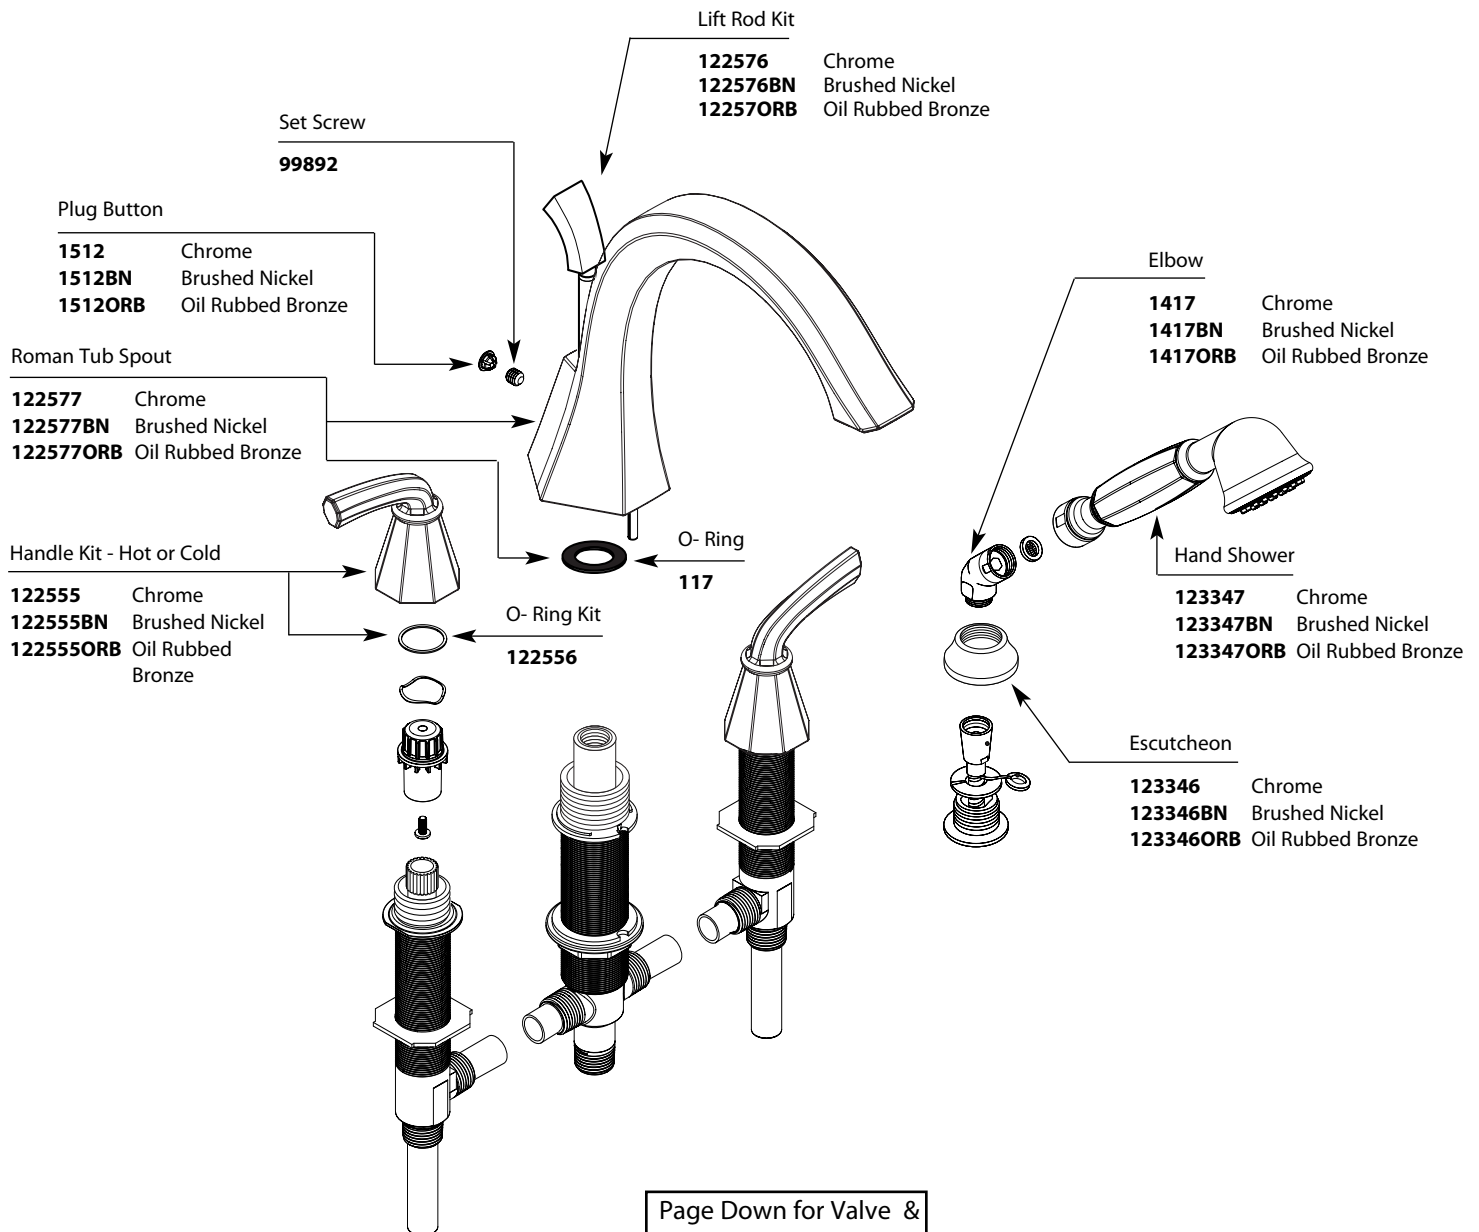

2 Handle Roman Tub w/Integral Diverter

Models: S244 Chrome
 S244BN Brushed Nickel
 S244ORB Oil Rubbed Bronze

Order by Part Number

Page Down for Valve & Hardware Service Kits

2 Handle Roman Tub w/Integral Diverter

Models: S244 Chrome
 S244BN Brushed Nickel
 S244ORB Oil Rubbed Bronze

Order by Part Number