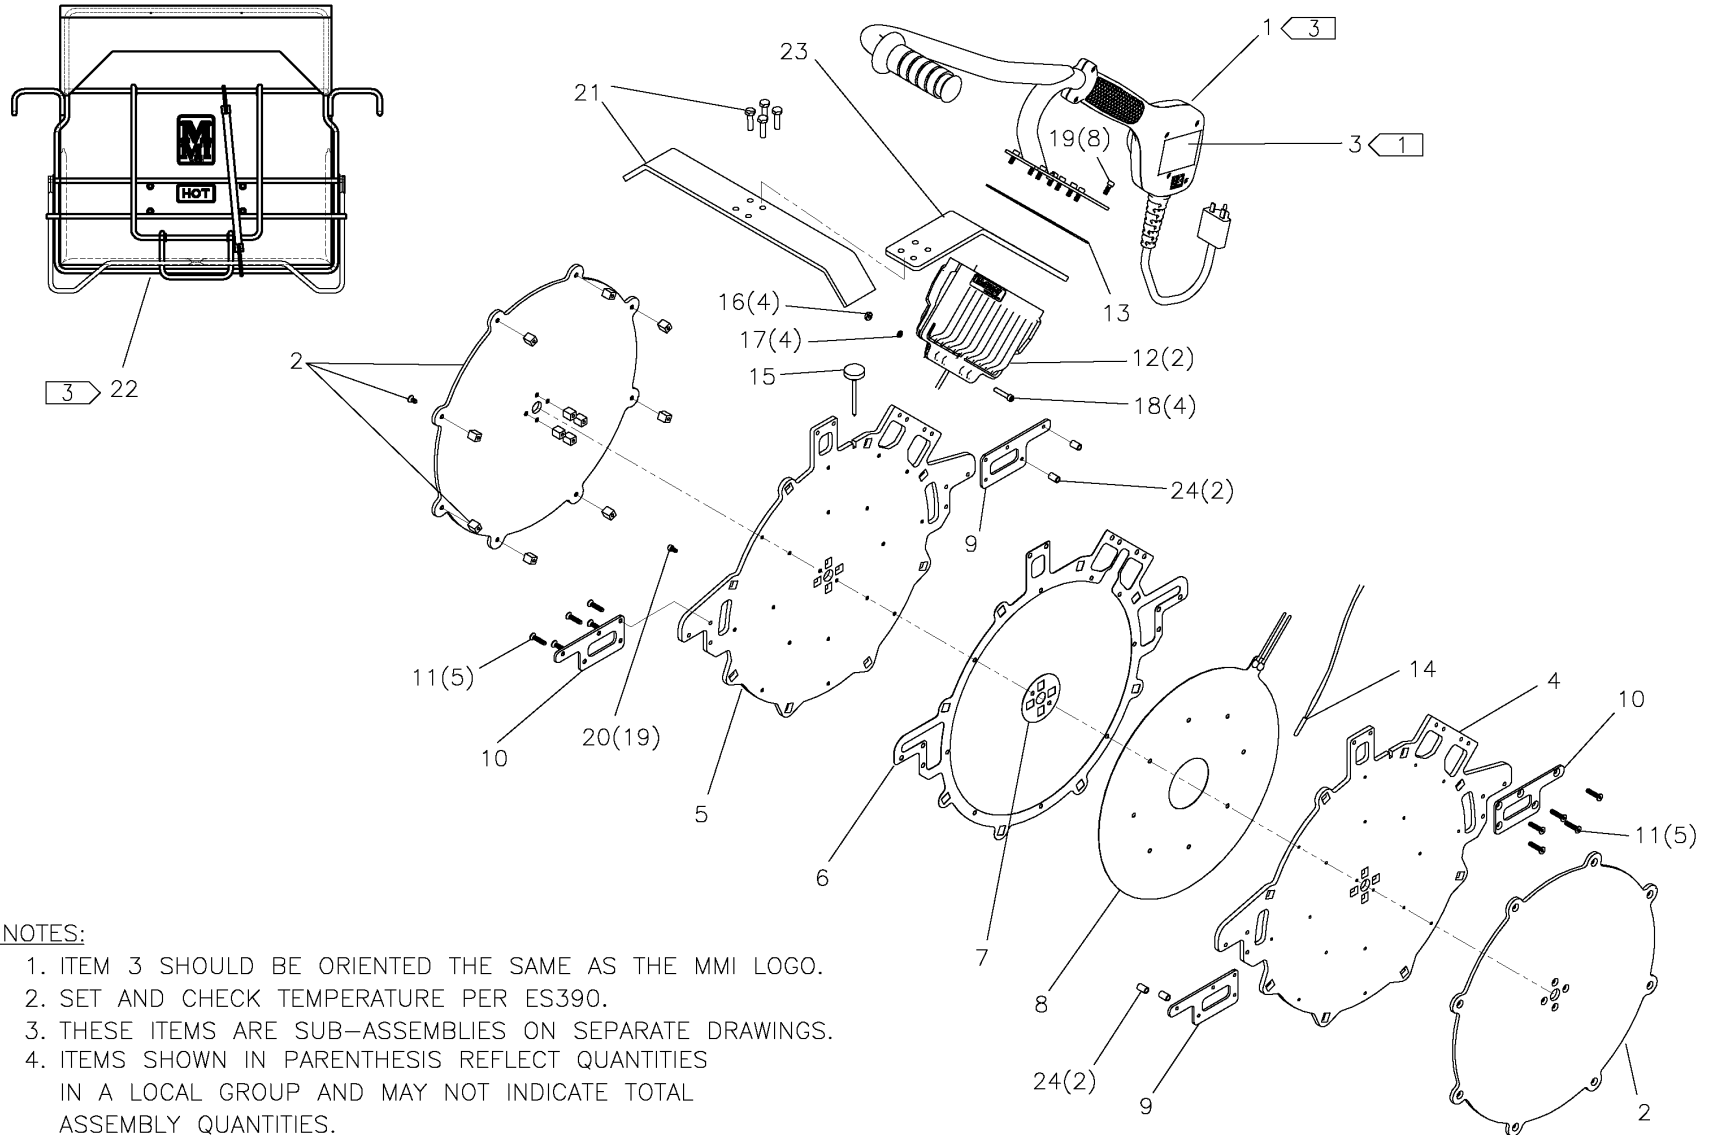

NOTES:

1. ITEM 3 SHOULD BE ORIENTED THE SAME AS THE MMI LOGO.
2. SET AND CHECK TEMPERATURE PER ES390.
3. THESE ITEMS ARE SUB-ASSEMBLIES ON SEPARATE DRAWINGS.
4. ITEMS SHOWN IN PARENTHESIS REFLECT QUANTITIES IN A LOCAL GROUP AND MAY NOT INDICATE TOTAL ASSEMBLY QUANTITIES.

McElroy Manufacturing Parts List

Part Number: 1855502 #618 (6"/12") 220-240V Heater Assembly

18 (6/12) 220-240v heater assy

Part Number 1855502 Component List

Item	Component	Description	Quantity	Unit	Price
1	1862601	8-18 220-240V Heater Handle/Controller Assembly	1.0	EA	250.00
2	A1242108	12 Heater Butt Plate Kit	1.0	EA	591.00
3	816397	Model 1855502 Part NO Label	1.0	EA	8.88
4	1242103	Right Heater Body	1.0	EA	459.00
5	1242104	Left Heater Body	1.0	EA	459.00
6	1242105	Heater O.d. Spacer	1.0	EA	30.74
7	1242106	Heater I.d. Spacer	1.0	EA	7.54
8	1242201	240V Mica/foil Heater Element	1.0	EA	480.00
9	1852014	Tapped Htr Guide Rod Sprt Bkt	2.0	EA	22.92
10	1852015	C'sunk Htr Guide Rod Sprt Bkt	2.0	EA	22.92
11	MAN00036	#10-32NFX7/8LG Fhscs SS	10.0	EA	0.67
12	1863102	Htr Terminal Enclosure Half	2.0	EA	37.69
13	1808102	Htr Gasket	1.0	EA	2.94
14	MKI00003	1X3/16 316SS 100OHM Plat Rtd	1.0	EA	71.26
15	MJK00002	2.5LG,150-650DEG F Thermometer	1.0	EA	35.77
16	MBA00004	#10-24NC Hex Nut Stl PL	4.0	EA	0.26
17	MBE00004	#10 Reg Splt Lck Washer Stl PL	4.0	EA	0.10
18	MAN00008	#10-24NCX1LG Shcs SS	4.0	EA	0.89
19	MAC00038	#10-24NCX3/4LG Shcs SS	8.0	EA	0.65

McElroy Manufacturing Parts List

Part Number: 1855502 #618 (6"/12") 220-240V Heater Assembly

20	MAN00023	#8-32NCX5/16LG Shcs SS	19.0 EA	0.49
21	A1818803	618(6/12) Stripper Bar Kit	1.0 EA	119.00
22	1835102	Heater Bag Assembly	1.0 EA	506.00
23	1863201	Stripper Bar Bracket	1.0 EA	121.00
24	MLN00402	#10 X 5/16OD X 1/2LG Spacer	4.0 EA	0.96