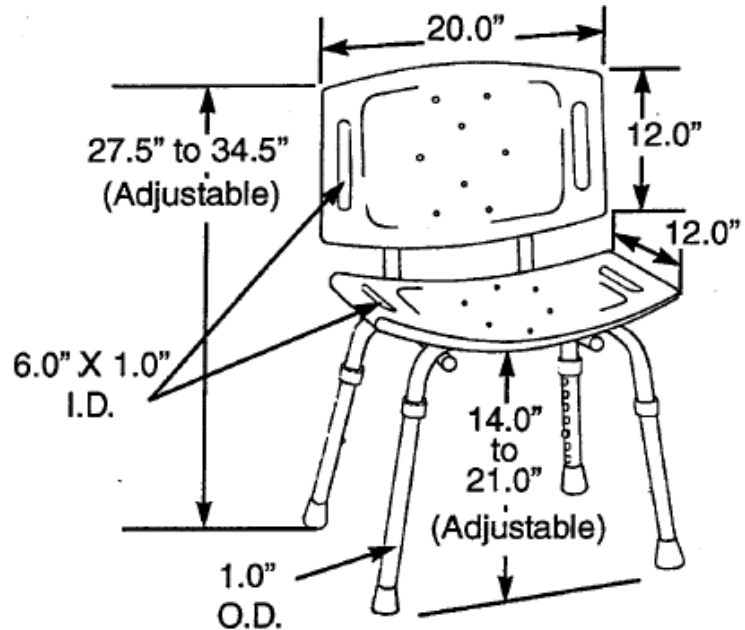

### Stock Numbers:

- q **DN7030 – Adjustable Tub/Shower Chair**  
White w/ Polished Aluminum  
Adjustable 14.0" to 21.0"  
Photo Box Packaging with Handle

### Dimensions:

### Materials:

ASSEMBLY TESTED  
TO CONFIRM ADA  
COMPLIANCE

**Adjustable Tub/Shower Chair** is made from high impact polypropylene. Legs are polished anodized aluminum. Feet are gray rubber.

### Installation Instructions:

1. Assemble backrest. Place one L-shaped backrest support tube into the groove of the back of one of the white plastic seat panels so that the red arrow points up and is not covered. Attach tube to seat panel by inserting a 1 ½" screw through a washer and through the tube into each of the two holes on one side of the back of the seat panel. Repeat for the second L-shaped tube.
2. Position legs. With second plastic seat panel upside down, place leg "1" into groove "1" so that the number "1" marks are next to each other. Then place leg "2" over leg "1" so that the number "2" marks are next to each other.
3. Attach legs. Insert a 1 ½" screw through a washer into the center hole of the legs and seat. Tighten several turns.
4. Attach backrest. With seat still upside down, place assembled backrest over seat assembly. Insert remaining four "2" screws through washers, backrest support tubes and legs into the bottom of the plastic seat panel. Tighten all five screws fully. Test seat. Retighten as needed.
5. Push in button on leg, slide leg to desired height and allow button to pop out and lock leg in place. Repeat for each leg, making sure all four are adjusted to the same height.