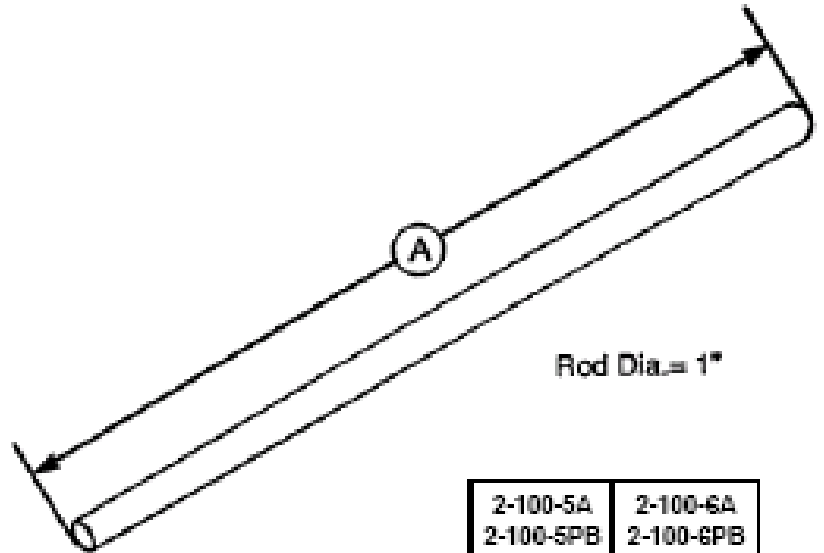

## Shower Rod – No Flange

2-100

### Stock Numbers:

- q **2-100-5A – 5' Aluminum Shower Rod Set**  
Polished Chrome Finish, 1" Diameter Smooth Rod, No Flanges
- q **2-100-6A – 6' Aluminum Shower Rod Set**  
Polished Chrome Finish, 1" Diameter Smooth Rod, No Flanges
- q **2-100-5PB – 5' Aluminum Shower Rod Set**  
Polished Brass Finish, 1" Diameter Fluted Rod, No Flanges
- q **2-100-6PB – 6' Aluminum Shower Rod Set**  
Polished Brass Finish, 1" Diameter Fluted Rod, No Flanges
- q **2-100-5WH – 5' Aluminum Shower Rod Set**  
White Finish, 1" Diameter Smooth Rod, No Flanges
- q **2-100-6WH – 6' Aluminum Shower Rod Set**  
White Finish, 1" Diameter Smooth Rod, No Flanges
- q **2-10155SS – 5' Stainless Steel Shower Rod Set**  
Satin Finish, 1" Diameter Rod, No Flanges
- q **2-10156SS – 6' Stainless Steel Shower Rod Set**  
Satin Finish, 1" Diameter Rod, No Flanges
- q **2-100-5SS – 5' Stainless Steel Shower Rod Set**  
Satin Finish, 1" Diameter Heavy Duty Rod, No Flanges
- q **2-100-6SS – 6' Stainless Steel Shower Rod Set**  
Satin Finish, 1" Diameter Heavy Duty Rod, No Flanges

### Materials:

**"A" Shower Rods** are 28gauge aluminum with a triple plated polished chrome finish.

**"PB" Shower Rods** are 28gauge aluminum with a triple plated polished brass finish.

**"SS" Shower Rods** are 28gauge stainless steel with a satin finish (except heavy-duty rods, which are 20 gauge).

### Dimensions:

	2-100-5A	2-100-6A
	2-100-5PB	2-100-6PB
	2-100-5WH	2-100-6WH
	2-10155SS	2-10156SS
	2-100-5SS	2-100-6SS
Dim. A	60"	72"