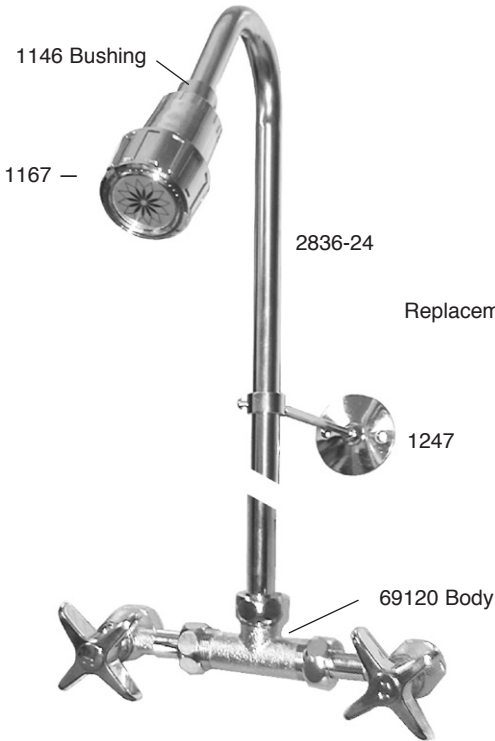

Sink or Laundry Tray Faucet 7-1/2" to 8-1/2" Adjustment

This popular utility faucet can now be wall mounted or deck mounted.

PASCO re-introduces this popular utility faucet which was discontinued by Price Pfister.

- Replaces Price Pfister Beverly laundry tray faucet
- 7" to 9-1/2" wall adjustment
- Chrome plated brass
- 5-1/2" male hose thread spout
- Inlet bodies screw directly onto 1/2" IPS inlet nipples
- Easily adapts to a wide variety of installations

Remove hot side inlet and rotate 90° to change faucet to a deck mount.

Replacement Stem 21-392
Handle 21-210C 21-220H

PART NUMBER
69120

Deck - Patio - Pool - Campground Exposed Shower

New!

- Economical, yet ruggedly constructed for outdoor installations.
- Wall mount
- Chrome Plated Brass
- 7" to 9-1/2" wall adjustment
- Adjustable low flow showerhead
- 6" Adjustable Wall Bracket
- Cross Handles
- 24" Riser
- 1/2" IPS Female Inlets

Replacement Stem 21-392

PART NUMBER
67252