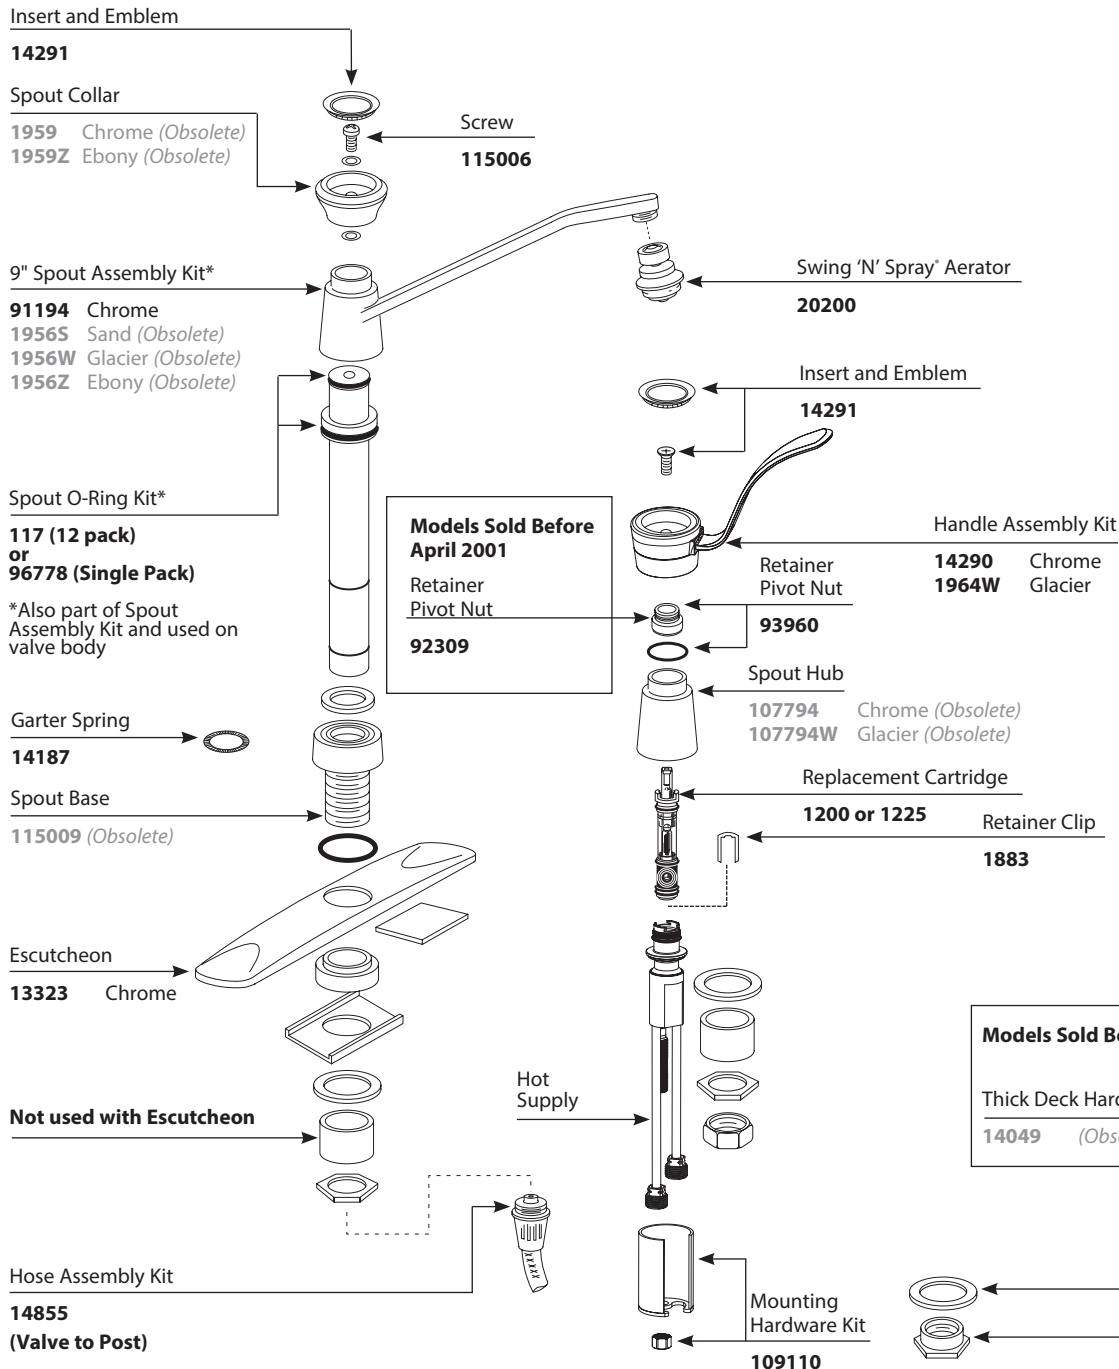

# Illustrated Parts

LEGEND®		
Single-Handle Riser Kitchen Faucet		
MODEL	HANDLE	FINISH
<b>Discontinued</b>		
7345	Lever	Chrome
7345S	Lever	Sand
7345W	Lever	Glacier

TO ORDER PARTS CALL: 1-800-BUY-MOEN

www.moen.com

Buy it for looks. Buy it for life.®

# Illustrated Parts

LEGEND®		
Single-Handle Riser Kitchen Faucet		
MODEL	HANDLE	FINISH
<b>Discontinued</b>		
7345	Lever	Chrome
7345S	Lever	Sand
7345W	Lever	Glacier

TO ORDER PARTS CALL: 1-800-BUY-MOEN  
www.moen.com