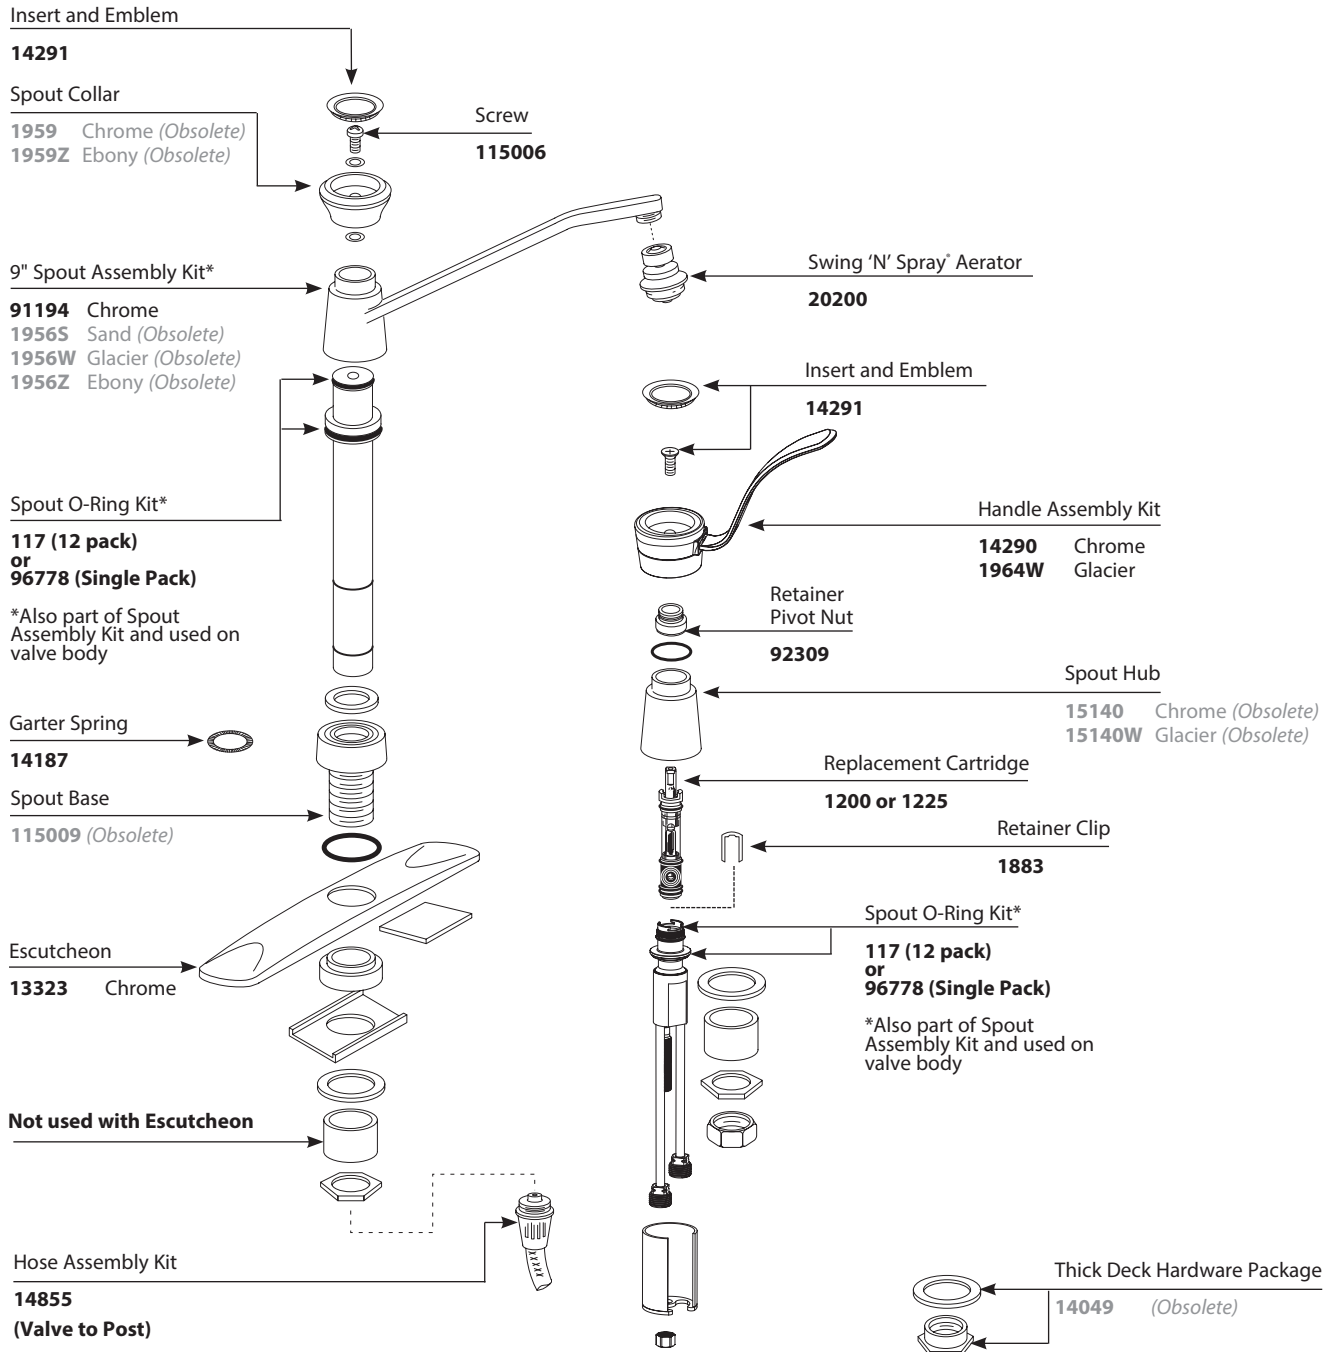

LEGEND®		
Single-Handle Riser Kitchen Faucet		
MODEL	HANDLE	FINISH
<b>Discontinued</b>		
7345	Lever	Chrome
7345S	Lever	Sand
7345W	Lever	Glacier

TO ORDER PARTS CALL: 1-800-BUY-MOEN

www.moen.com

Buy it for looks. Buy it for life.®

■ Order by Part Number

\* Models no longer available, **7345Z**, **7345S**, **7345W**, service kits for these models are available for a limited time

# Illustrated Parts

LEGEND®		
Single-Handle Riser Kitchen Faucet		
MODEL	HANDLE	FINISH
<b>Discontinued</b>		
7345	Lever	Chrome
7345S	Lever	Sand
7345W	Lever	Glacier

TO ORDER PARTS CALL: 1-800-BUY-MOEN  
www.moen.com