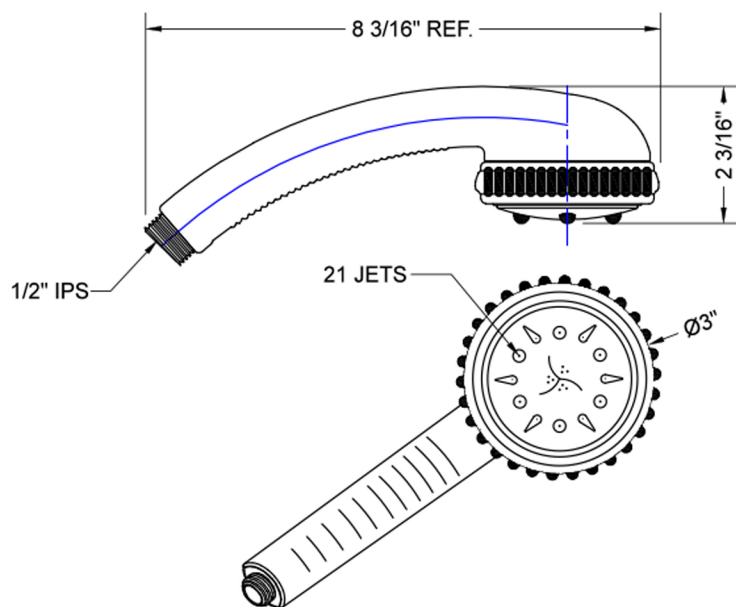

Serena Handshower

Model #: S428-

FEATURES:

- 5 function handshower with 3" face
- 1/2" IPS male threads
- Rubber ring for easy grip, no slip adjustment of functions
- Comfortable ergonomic design

AVAILABLE FINISHES:

Polished Chrome (PCH)	Satin Chrome (SC)	Bronze Umber (BU)
Satin Nickel (SN)	Pewter (PEW)	Caramel Bronze (CB)
Polished Nickel (PN)	Antique Brass (AB)	Antique Copper (ACU)
Oil-Rubbed Bronze (ORB)	Polished Brass (PB)	Polished Copper (PCU)
Vintage Bronze (VB)	Satin Brass (SB)	Rose Gold (RG)
Matte Black (MBK)	Satin Gold (SG)	Polished Gold (PG)
Black Nickel (BKN)	Tristan Brass (TB)	

SPECIFICATION DRAWING:

SPRAY PATTERNS:

COMPLIANCES:

Complies with: ASME A112.18.1-2012/CSA B125.1-12