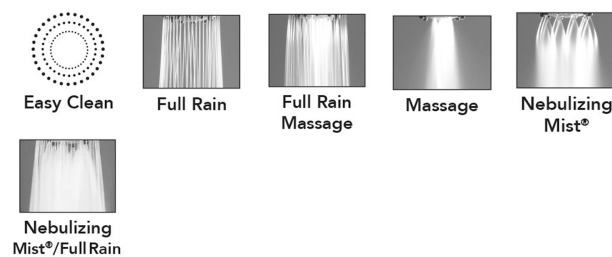

SPRAY PATTERNS:

COMPLIANCES:

Complies with: ASME A112.18.1-2012/CSA B125.1-12