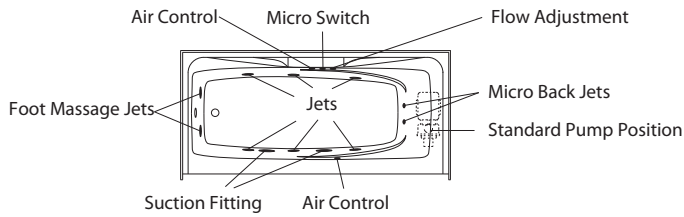

SBW-3672 alcove tub shower

Model number:

141006

Dimensions: 72" x 36" x 77"

Installation: Alcove

Material: AcrylX™

All dimensions are approximate. Structure measurements must be verified against the unit to ensure proper fit.