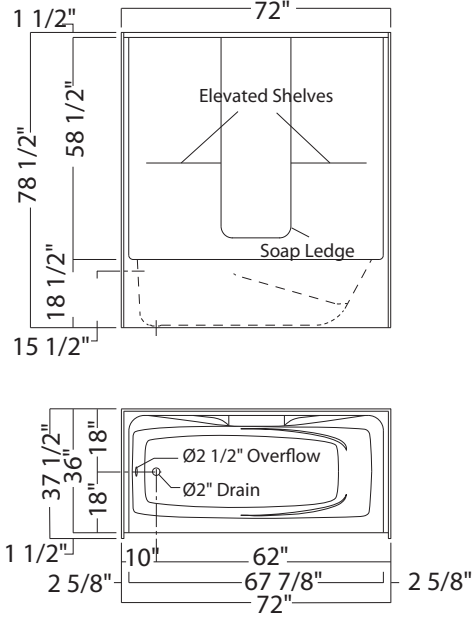

SBW-3672 alcove tub shower

Model number:

141006

Dimensions: 72" x 36" x 77"

Installation: Alcove

Material: AcrylX™

Standard Features:

- One-piece tub shower with AcrylX™ finish
- Built-in back wall shelves with integrated soap dish
- Right or left-hand drain
- Textured floor
- 17 1/4 inch deep sump
- Bottom bathing well : 47 inch L x 20 inch W

SBW-3672 alcove tub shower

Model number:

141006

Dimensions: 72" x 36" x 77"

Installation: Alcove

Material: AcrylX™

All dimensions are approximate. Structure measurements must be verified against the unit to ensure proper fit.

Dimensions:

72 x 36 x 77 in.

Water capacity:

57 gallons

Weight:

167 lbs

Bathing well:

47 X 20 in.

Deep sump height:

17 1/2 in.

Drain location:

Left

Right

Project:

Contractor:

Representative: