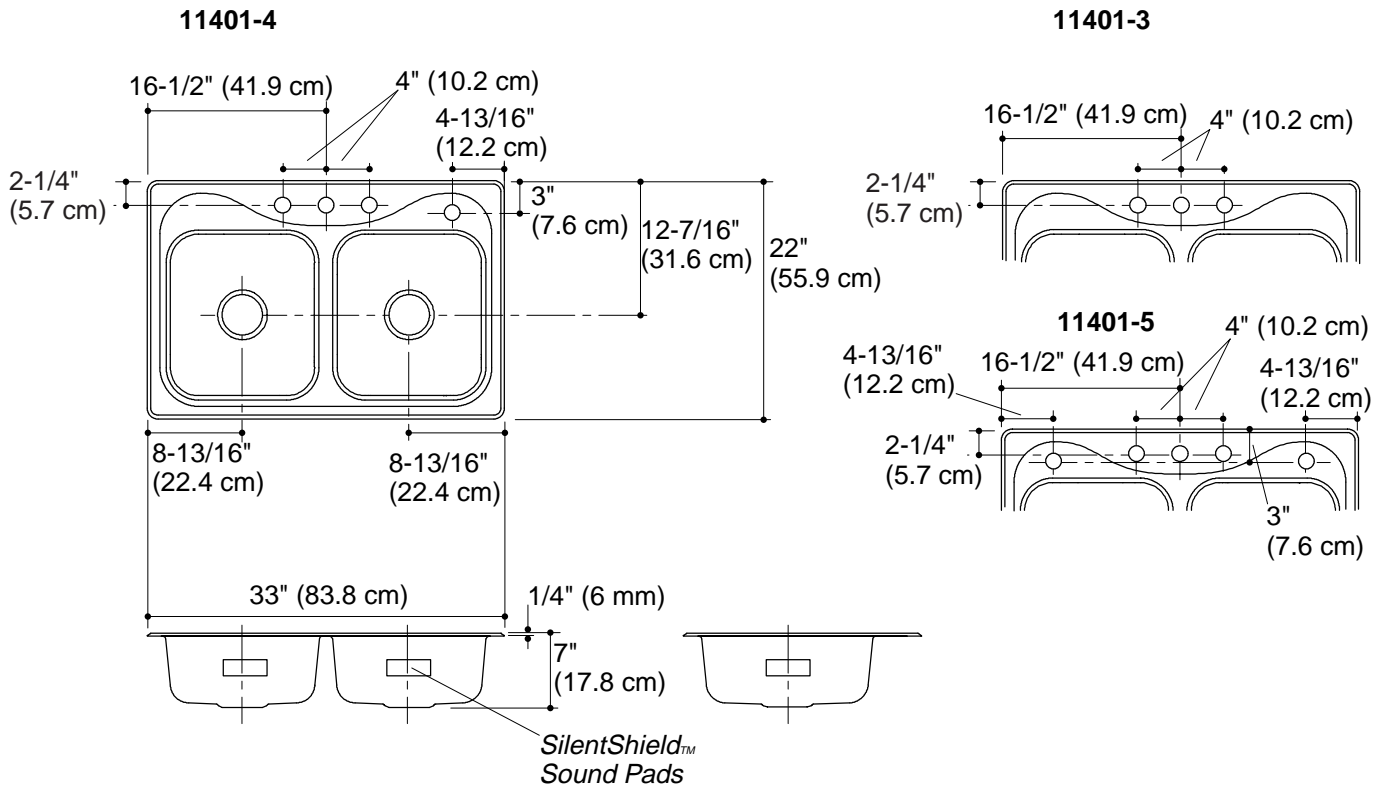

### Features

- Double basin, ledge back sink
- 21 gauge stainless steel
- Self-rimming; rolled rim
- SilentShield™ sound deadening
- Satin or polished mirror deck finish
- 33" (83.8 cm) x 22" (55.9 cm) x 7" (17.8 cm)

## Technical Information

Fixture:*	cutout size	basin area
Sink	32-1/2" (82.6 cm) x 21-1/2" (54.6 cm) with 1/2" (1.3 cm) radius corners.	14" (35.6 cm) x 15-1/8" (38.4 cm)
Outlet	3-5/8" D. (8.6 cm)	
Faucet holes	1-7/16" D. (3.7 cm)	
* Approximate measurements for comparison only.		