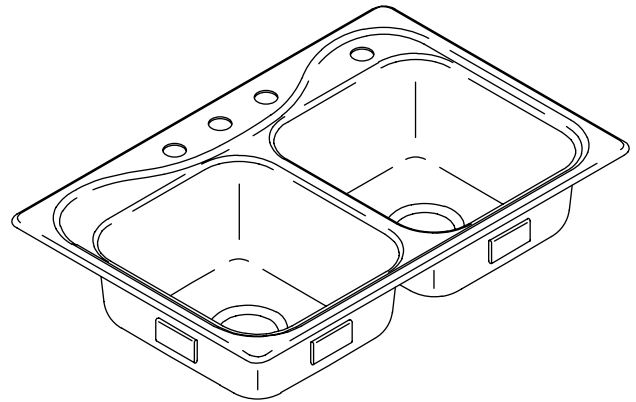

Codes/Standards Applicable

Specified model meets or exceeds the following:

- IAPMO/UPC

Colors/Finishes

- NA: None applicable

Specified Model

Model	Description	Colors/Finishes
11401-3	3-hole sink	☐ NA
F11401-3	3-hole sink, 40 pack	☐ NA
11401-3H	3-hole sink, mirror faucet deck	☐ NA
11401-4	4-hole sink (shown)	☐ NA
F11401-4	4-hole sink, 40 pack	☐ NA
11401-4H	4-hole sink, mirror faucet deck	☐ NA
11401-5	5-hole sink	☐ NA
F11401-5	5-hole sink, 40 pack	☐ NA
11401-5H	5-hole sink, mirror faucet deck	☐ NA

SterlingPlumbing.com

Visit us online for fixture color choices, detailed product information, color photos, installation instructions, care guides, and warranties. Sterling offers additional lines of plumbing products to complement the Sterling product you've chosen. Sign up for the Sterling monthly e-newsletter which showcases our latest product innovations. You may also call our Sterling Plumbing Answer Center from within the USA at 1-888-STERLING in addition to consulting with your local dealer. Sterling. Strong. Professional. Design.