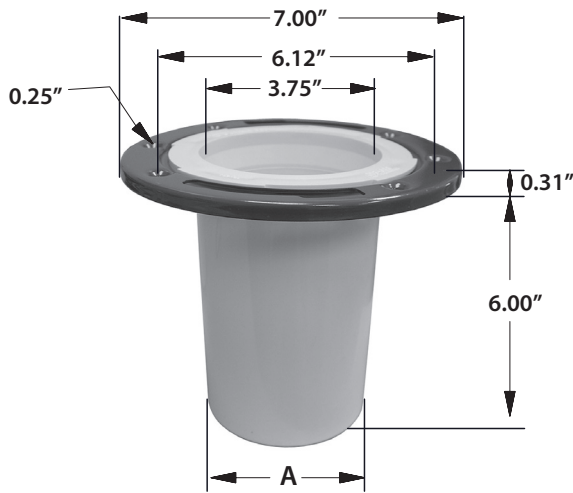

3" X 4" CLOSET FLANGES WITH ADJUSTABLE RING

- 6" Long shank
- Fits over 3" or inside 4" Schedule 40 DWV pipe
- Can be cut to desired length
- Swivel ring

With Metal Ring

PVC	ABS	A
C53600	C53601	Over 3" / Inside 4"

With Plastic Ring

PVC	ABS	A
C53700	C53701	Over 3" / Inside 4"