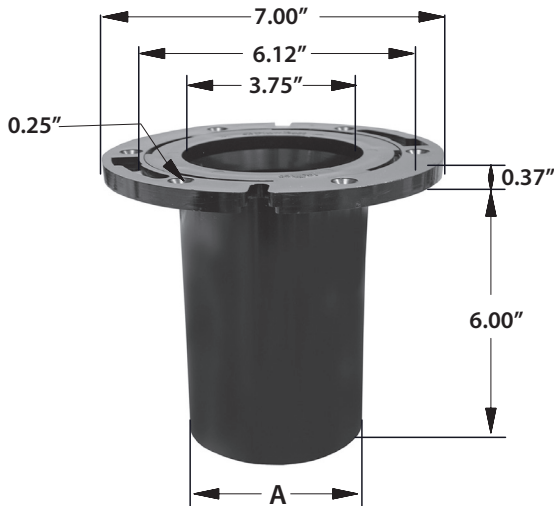

3" X 4" CLOSET FLANGES WITH ADJUSTABLE RING

- 6" Long shank
- Fits over 3" or inside 4" Schedule 40 DWV pipe
- Can be cut to desired length
- Swivel ring

With Metal Ring

PVC	ABS	A
C53600	C53601	Over 3" / Inside 4"

With Plastic Ring

PVC	ABS	A
C53700	C53701	Over 3" / Inside 4"