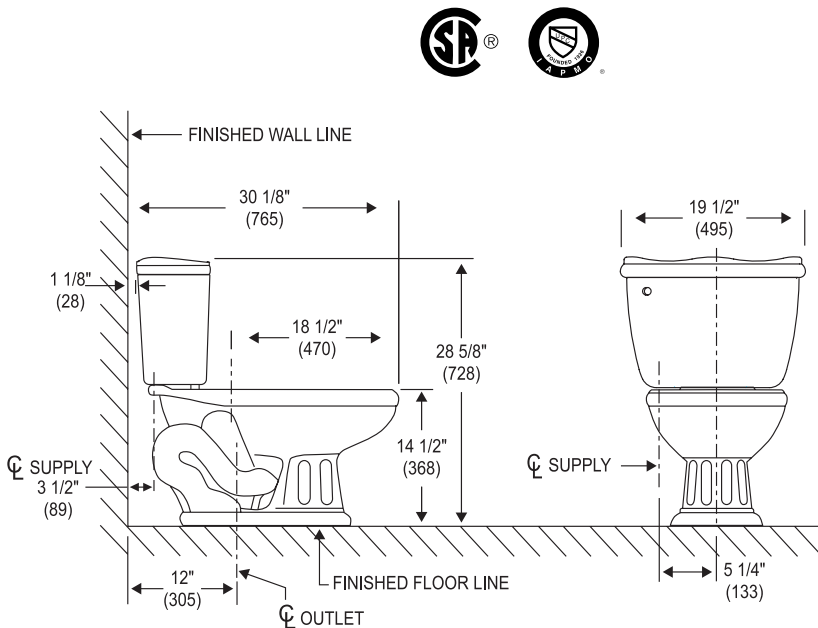

The Heirloom™

Design | Technology | Innovation

 BRIGGS®

FEATURES

- Classic Victorian styling
- Stain-resistant vitreous china
- Integral rim jets
- 8" x 9" water surface
- Wide 2" trapway
- Anti-siphon ballcock
- Color-matched trip levers
- 18-3/4" x 10-1/4" footprint
- Generous 5-year warranty

AVAILABLE COLORS

WHITE (130)

BISCUIT (235)

BONE (733)

SPECIFICATIONS

- Model 4296: 12" rough-in elongated toilet, 81 lb, consists of bowl (Model 4355) and tank/lid (Model 4409)
- Model 7436: Tank lid for Model 4409

INSTALLATION

- Installation instructions supplied
- Quick-connect system for easy tank-to-bowl installation

Dimensions may vary (+) or (-) 1/4". Dimensions shown in parentheses are in millimeters: 25.4 mm = 1 inch. Note: Fixture dimensions are nominal and conform with dimension and performance requirements of ASME/ANSI Standards A112.19.2M. Dimensions subject to change or cancellation without notice. Briggs is not responsible for the use of superseded or voided specification information.