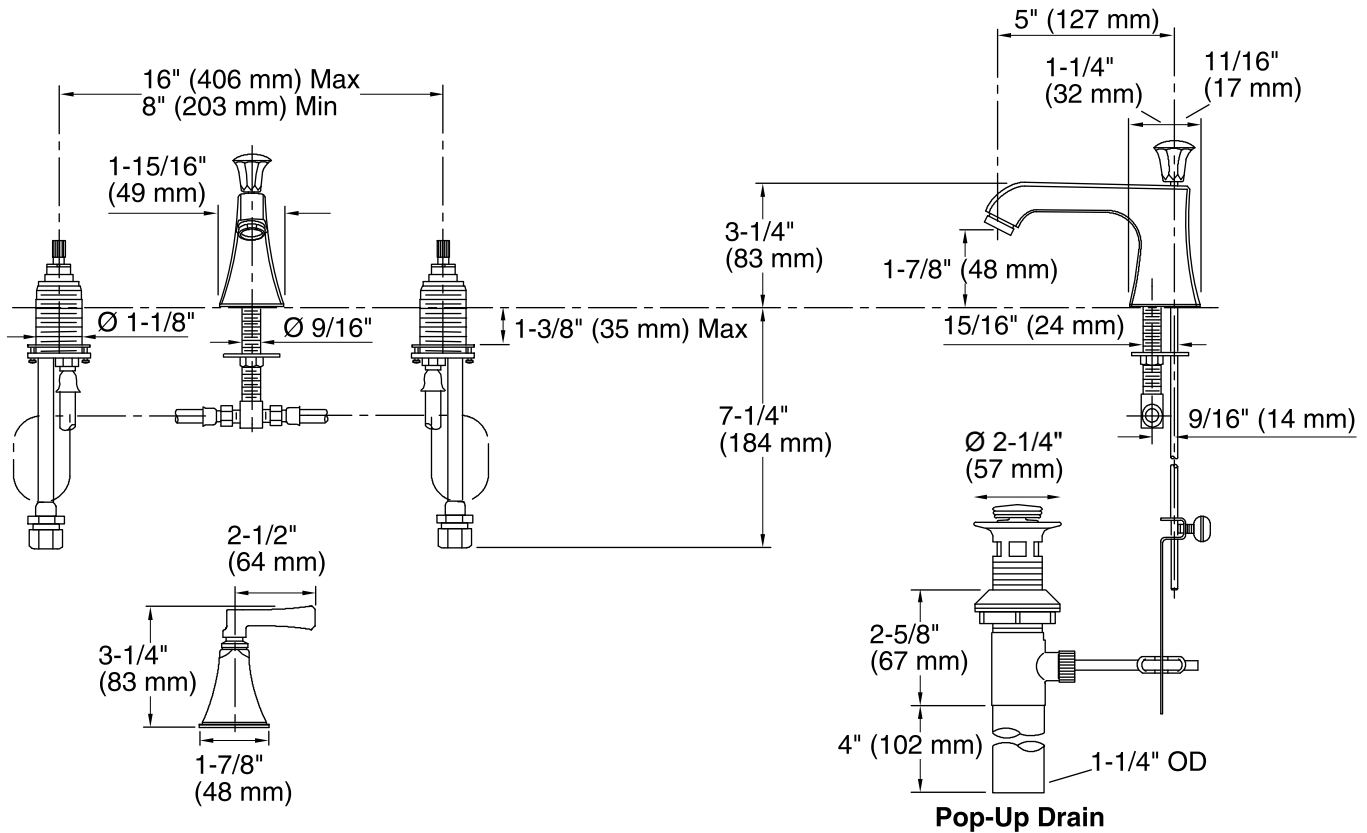

Features

- Brass construction.
- Brass valve bodies.
- Quarter-turn washerless ceramic disc valves.
- Flexible connections for easy installation.
- Pop-up drain with lift rod and tailpiece.
- Stately Deco lever handles.
- 5" (127 mm) spout reach.
- Stationary spout.
- For 8" (203 mm) or 16" (406 mm) centers.
- 1.5 gal/min (5.7 l/min) maximum flow rate [max at 60 psi (4.14 bar)].

Optional Accessories

1160593 .35 gpm Aerator, Small

ADA

Codes/Standards

ASME A112.18.1/CSA B125.1
NSF 61
NSF 372
DOE - Energy Policy Act 1992
EPA WaterSense®
ADA
ICC/ANSI A117.1
All applicable US Federal and State material regulations

Technical Information

All product dimensions are nominal.

Spout reach: 5" (127 mm)

Drain included: YES

Drain tailpiece included: YES

Faucet:

Flow rate: 1.5 gal/min (5.7 l/min)

Pressure: 60 psi (4.1 bar)