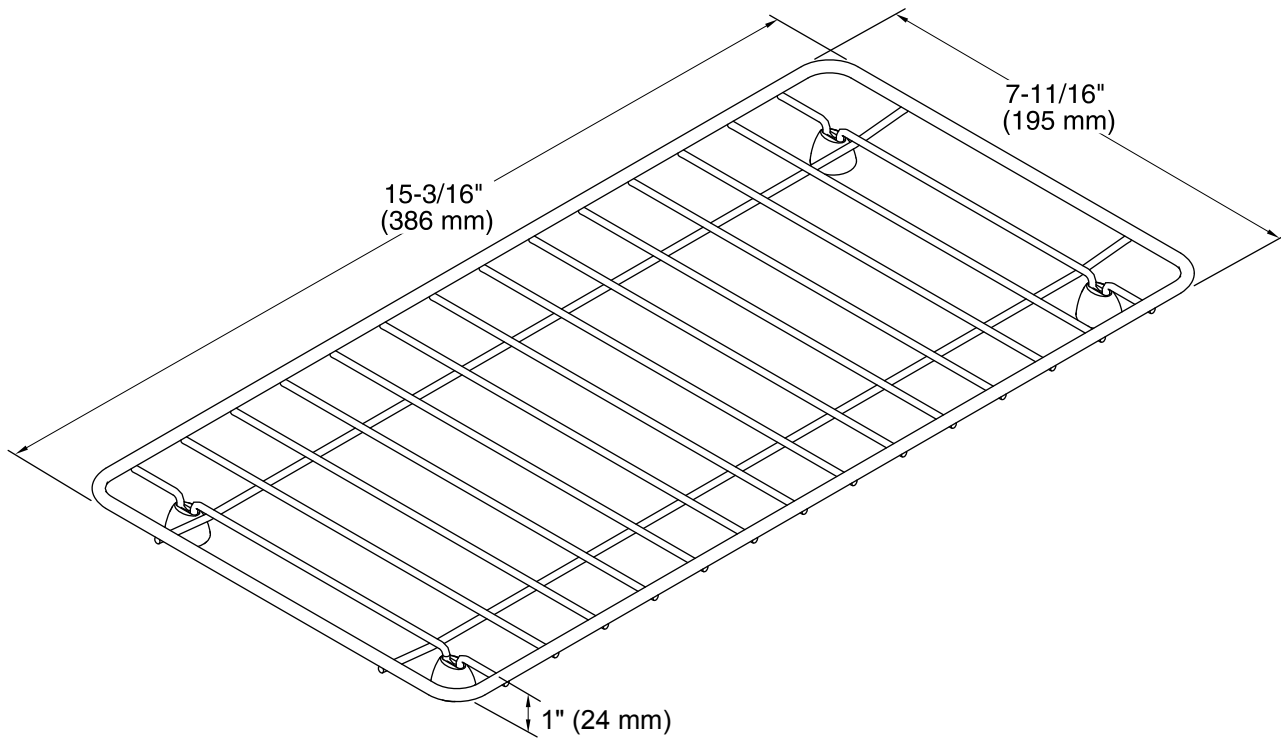

Features

- Fits over the K-3154, K-3155, K-3155, K-3156, and K-3157 Undertone trough sinks.
- Comes included with the K-3154 and K-3155 Undertone trough sinks.
- Durable stainless-steel construction.
- Helps protect sink surface from daily wear.
- Dishwasher safe.
- Rubber feet provide added protection.

Technical Information

All product dimensions are nominal.