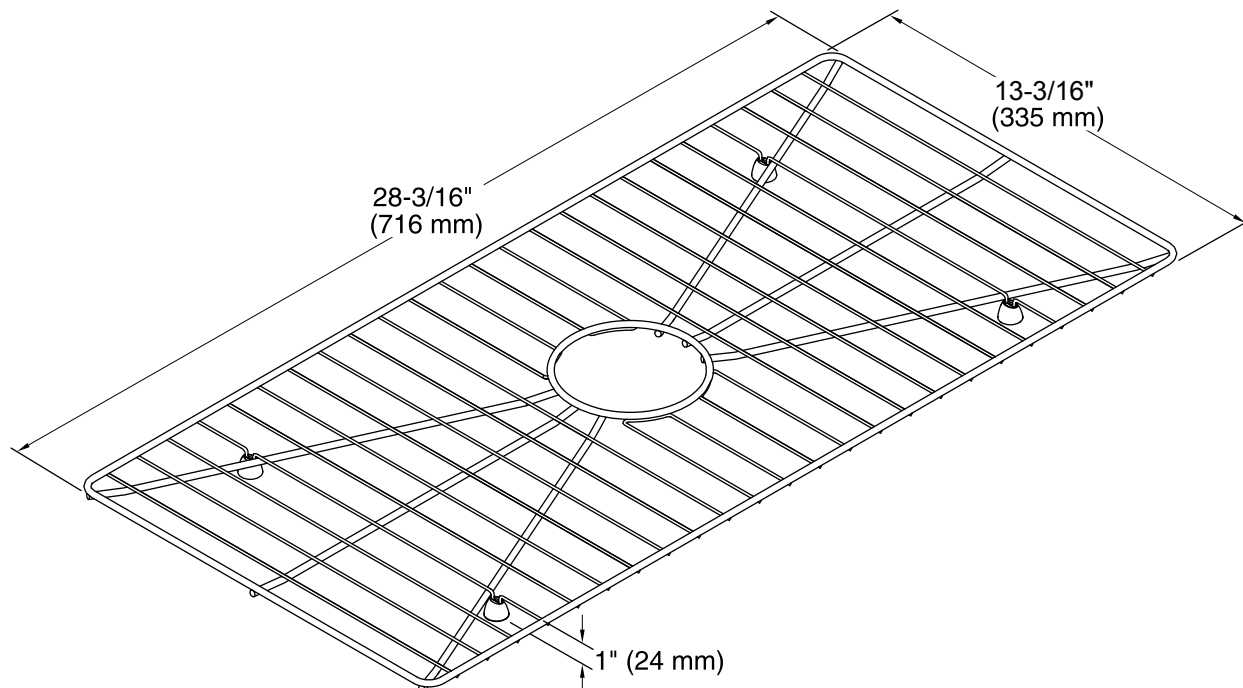

Features

- Fits in the bowl of the K-3158 Poise kitchen sink.
- Durable stainless-steel construction.
- Helps protect sink surface from daily wear.
- Dishwasher safe.
- Rubber feet provide added protection.

Technical Information

All product dimensions are nominal.