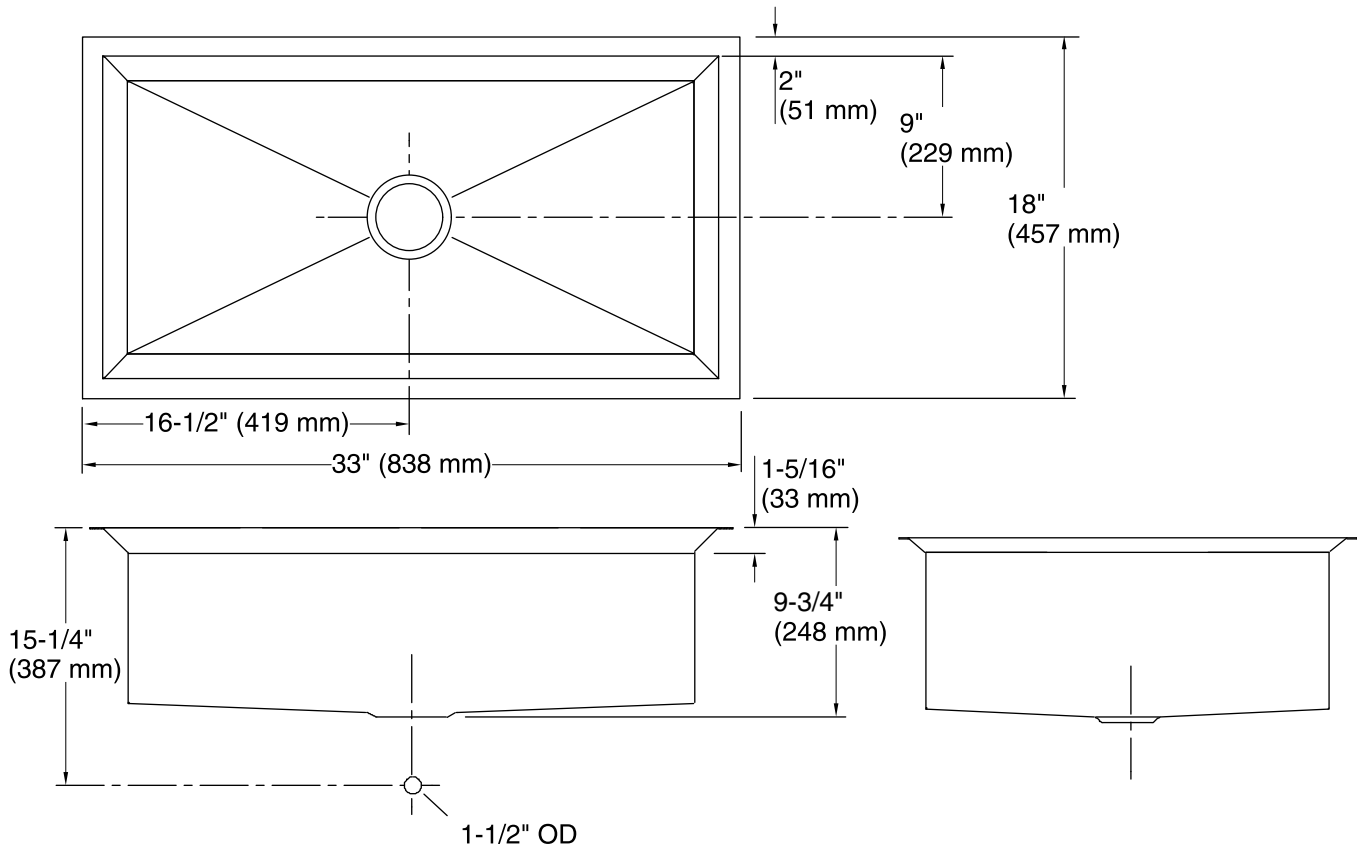

KOHLER®

Poise®
Under-mount Kitchen Sink
K-3387

Features

- 36-inch minimum base cabinet width.
- 16-gauge stainless steel.
- Under-mount.
- Single bowl.
- With SilentShield® sound-absorption technology.
- 33" (838 mm) x 18" (457 mm)

3-7-2017 07:17

THE BOLD LOOK
OF **KOHLER®**

Technical Information

All product dimensions are nominal.

| | |
|---------------------|--|
| Bowl configuration: | Single |
| Installation: | Under-mount |
| Bowl area (Only) | Length: 29" (737 mm) Width: 14" (356 mm) Bowl depth: 9-1/2" (241 mm) |
| Drain hole: | 3-5/8" (92 mm) |
| Template: | 1021992-7, required, included |