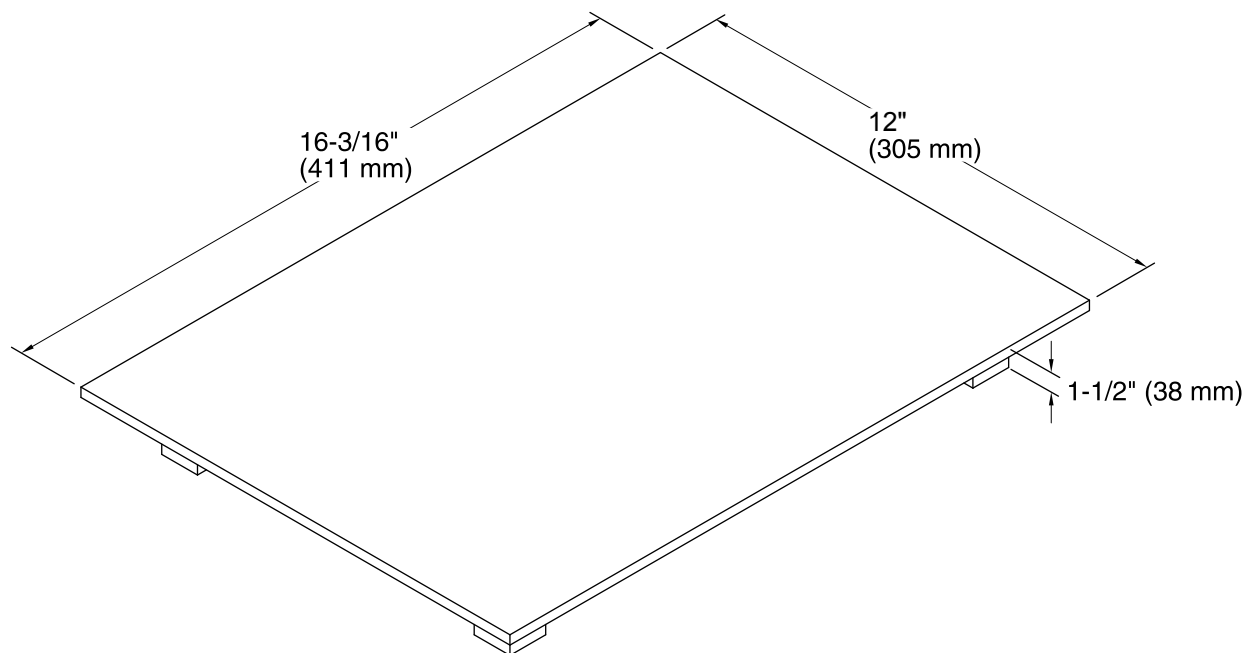

Technical Information

All product dimensions are nominal.