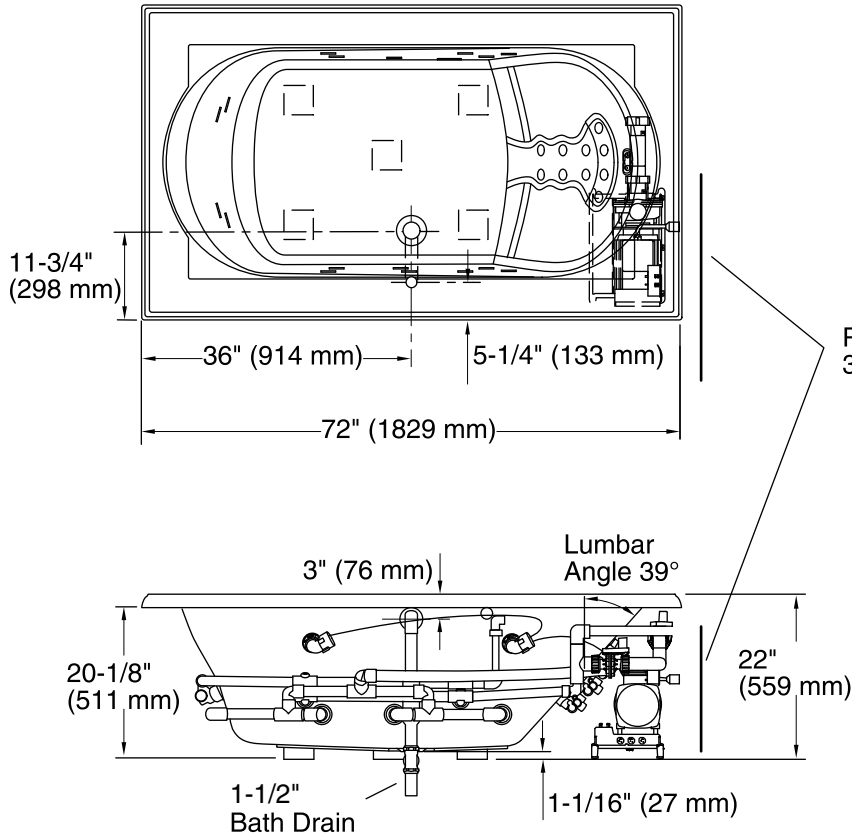

No change in measurement if connected with drain illustrated. (K-7161-AF)

Pump/Control Access
34" (864 mm) W x 15" (381 mm) H

Required Electrical Service

One dedicated circuit required, protected with Class A Ground-Fault Circuit-Interrupter (GFCI) or Residual Current Device (RCD).

Pump: 240 V, 20 A, 50/60 Hz

Technical Information

All product dimensions are nominal.

Installation:	Drop-in
Drain location:	Center
Basin area, bottom:	48" x 27" (1219 mm x 686 mm)
Basin area, top:	60" x 30" (1524 mm x 762 mm)
Weight:	140 lbs (63.5 kg)
Minimum floor load:	44 lbs/ft ² (214.8 kg/m ²)
Water depth:	16" (406 mm)
Water capacity:	86 gal (325.5 L)
Cutout:	Drop-in, 70-1/2" x 40-1/2" (1791 mm x 1029 mm)
Electrical component rating:	Pump: 240 V, 11 A, 50/60 Hz, 1500 W
Pump speed:	Variable

Notes

Measure your actual product for rough-in details.

Install this product according to the installation instructions.

The hot water supply should be 70% of the capacity of the bath or greater. Installations will vary.