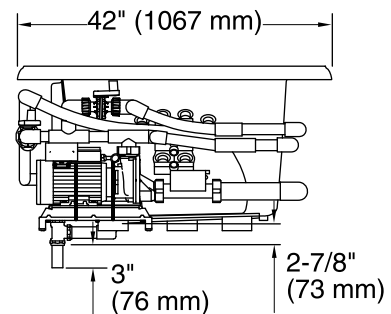

No change in measurement if connected with drain illustrated. (K-7161-AF)

Pump/Control Access
34" (864 mm) W x 15" (381 mm) H

Required Electrical Service

One dedicated circuit required, protected with Class A Ground-Fault Circuit-Interrupter (GFCI) or Residual Current Device (RCD).

Pump: 240 V, 20 A, 50/60 Hz

Technical Information

All product dimensions are nominal.

Installation:	Drop-in
Drain location:	Center
Basin area, bottom:	48" x 27" (1219 mm x 686 mm)
Basin area, top:	60" x 30" (1524 mm x 762 mm)
Weight:	140 lbs (63.5 kg)
Minimum floor load:	44 lbs/ft ² (214.8 kg/m ²)
Water depth:	16" (406 mm)
Water capacity:	86 gal (325.5 L)
Cutout:	Drop-in, 70-1/2" x 40-1/2" (1791 mm x 1029 mm)
Electrical component rating:	Pump: 240 V, 11 A, 50/60 Hz, 1500 W
Pump speed:	Variable