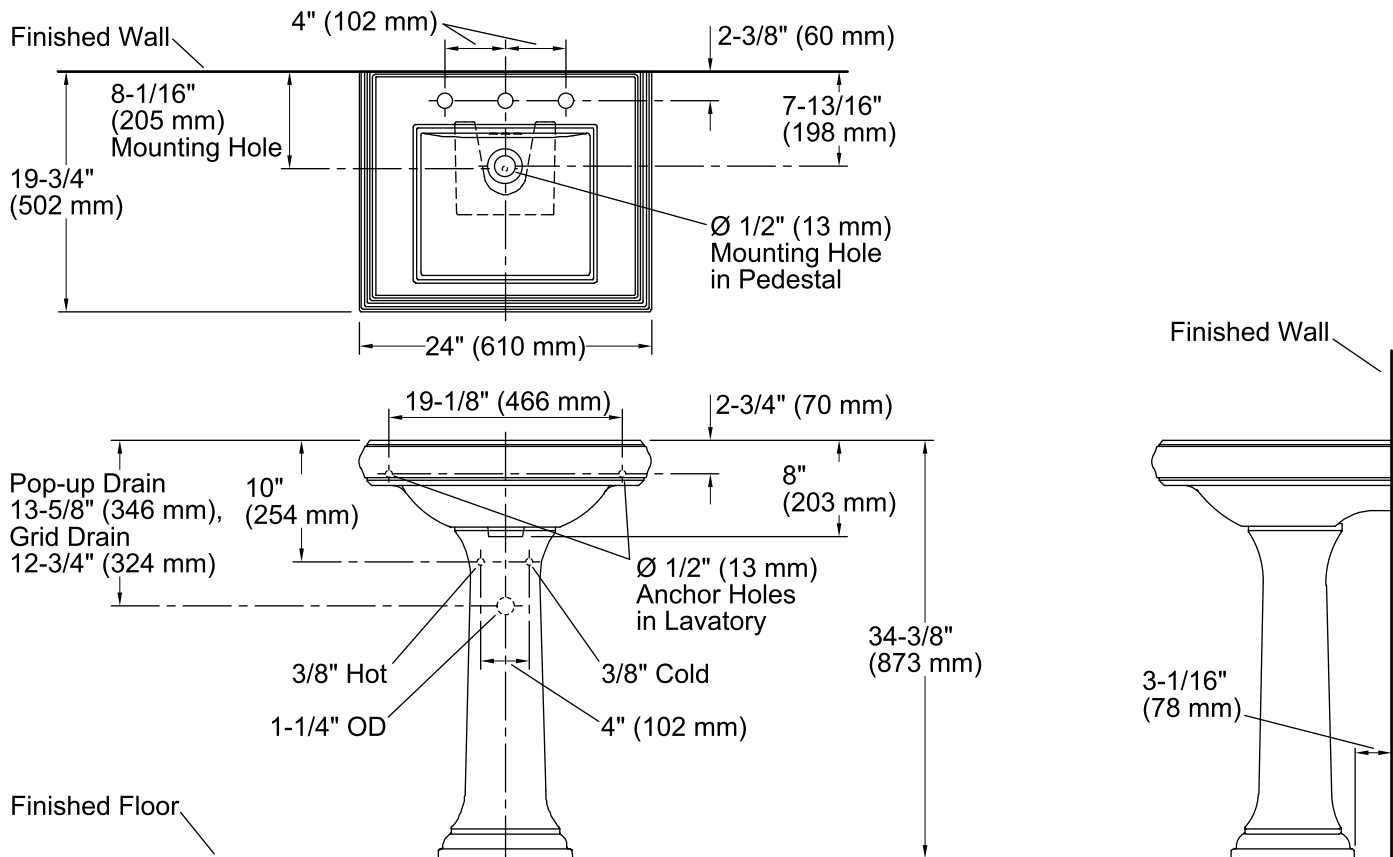

Features

- Fireclay.
- Pedestal sink.
- Refined rectangular basin.
- With overflow.
- 8-inch centers.
- Coordinates with other products in the Memoirs collection.
- 24" (610 mm) x 19-3/4" (502 mm) x 34-3/8" (873 mm)

Recommended Accessories

- K- 7605-P Angle Supply with Stop (pair)
- K- 8998 P-Trap

Optional Accessories

- 1041816 Hardware kit, Hollow Wall

Components

Product includes:

- K- 2239-8 Pedestal Bathroom Sink Basin
- K- 2267 Bathroom Sink Pedestal
- Additional included component/s: Rubber pads, and accessory pack.

Technical Information

All product dimensions are nominal.

Bowl configuration:	Single
Installation:	Pedestal
Bowl area (Only)	Length: 15" (381 mm) Width: 13" (330 mm) Water depth: 5-1/4" (133 mm)
Number of deck holes:	3
Faucet hole(s):	1-3/8" (35 mm)
Drain hole:	1-3/4" (44 mm)