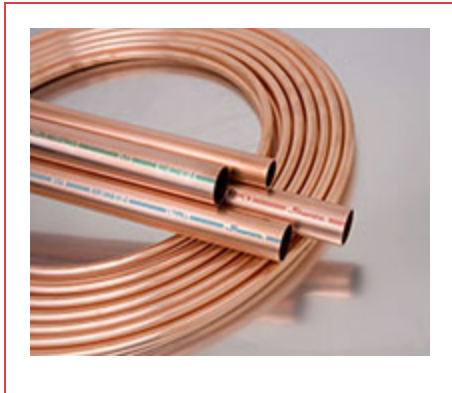

[Specifications](#) | [Dimensions](#) | [Details](#)

Specifications

Type	Type L Soft
Standards	ASTM B88 NSF 61 UNS C12200
Weight	1.75 lb
Material	C12200