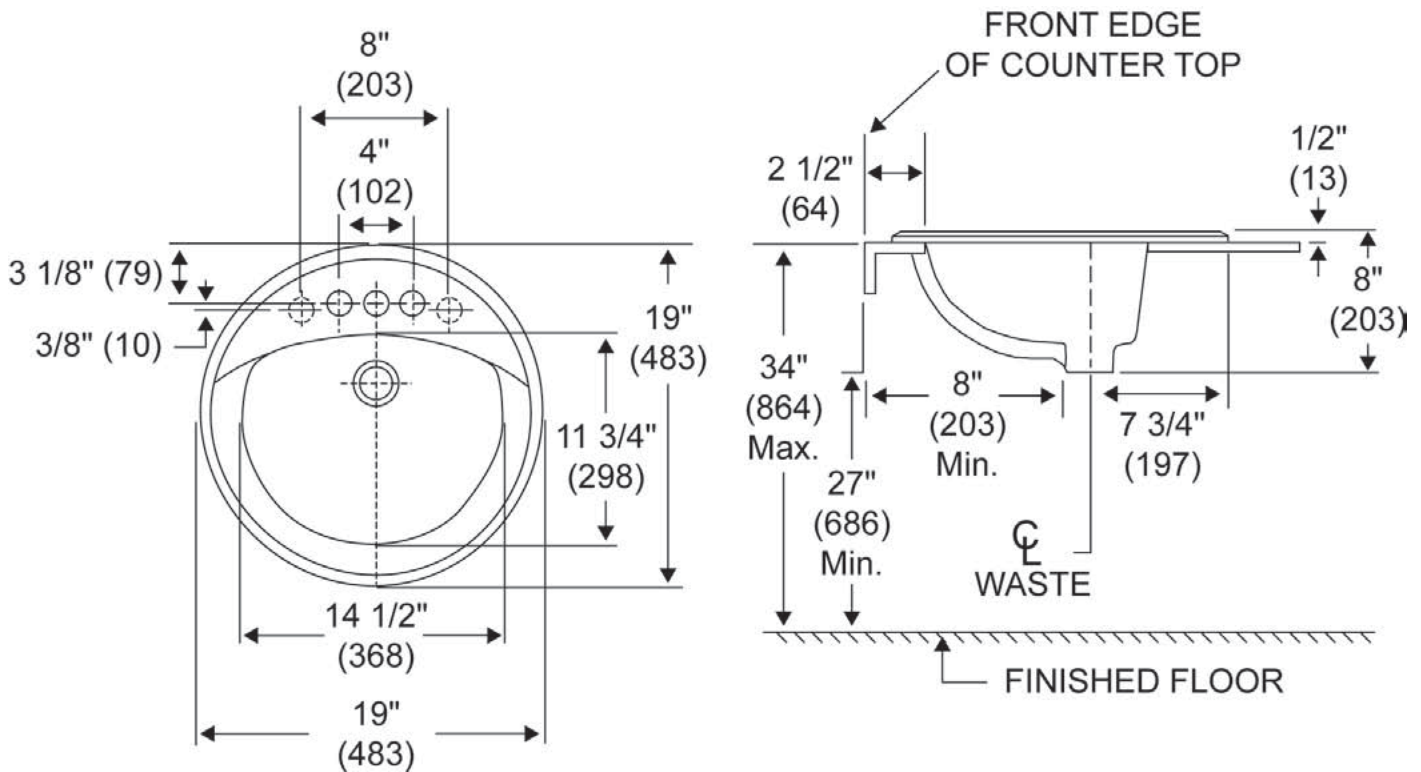

# Drop-in Lavatory Vitreous China - 19" Round

### Product Specification:

The self-rimming lavatory shall be 19" round. Lavatory shall be made of vitreous china. Lavatory shall have 8" centers (PF198R), 4" centers (PF194R), or single hole (PF191R). Lavatory shall include overflow.