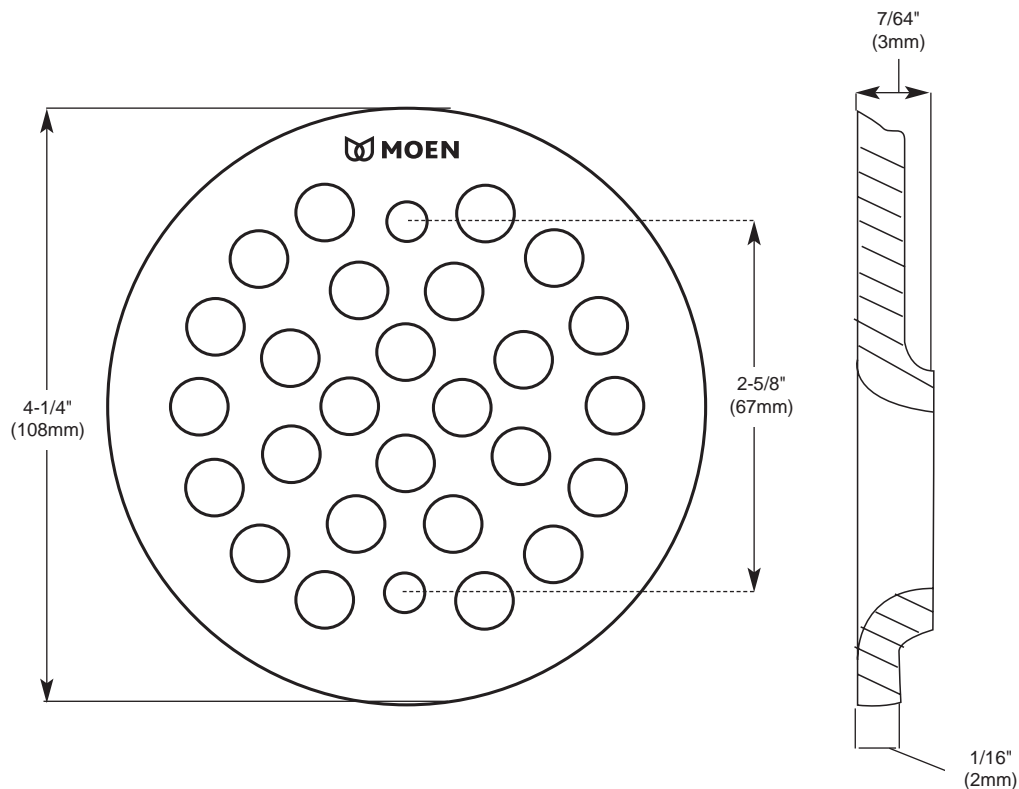

Buy it for looks. Buy it for life.®

Specifications

DESCRIPTION

- 4-1/4" Shower Drain Cover
- Brass construction
- Installs on 2-5/8" centers using 10-24UNC screws (included)

Available Finishes

- Antique Nickel
- Antique Bronze
- Lifeshine Brushed Bronze
- Lifeshine Brushed Nickel
- Lifeshine Classic Gold
- Pewter
- Lifeshine Polished Brass
- Oil Rubbed Bronze
- Wrought Iron

Discontinued Model: 101664CG

CRITICAL DIMENSIONS

(DO NOT SCALE)