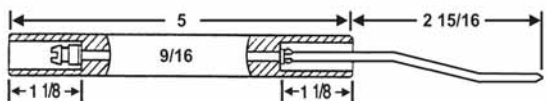

22326

Landa 7-9005