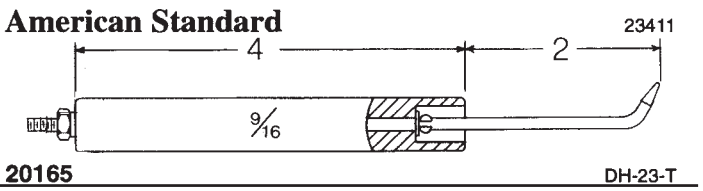

OEM Electrode Assemblies

OEM Name here OEM P/N here

Information about electrodes can be found in the corner of each diagram box

Crown P/N here Burner model number here

P.O. Box 846-Farmingdale, NJ 07727 ♦ Tel: (800) 631-2153 ♦ Fax: (732) 938-3969