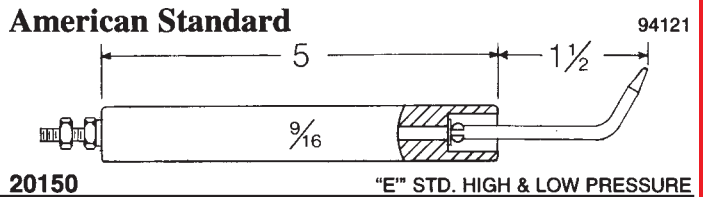

OEM Electrode Assemblies

OEM Name here OEM P/N here

Information about electrodes can be found in the corner of each diagram box

Crown P/N here Burner model number here

P.O. Box 846-Farmingdale, NJ 07727 ♦ Tel: (800) 631-2153 ♦ Fax: (732) 938-3969