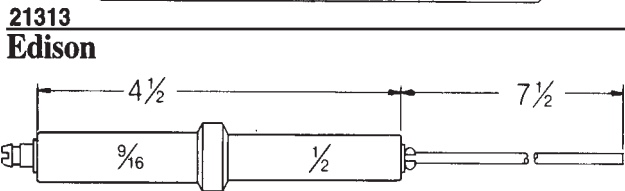

OEM Electrode Assemblies