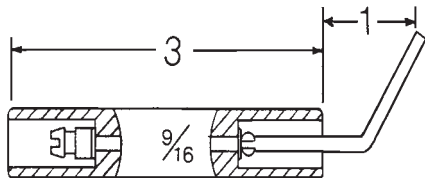

25180

Midco

3713-71