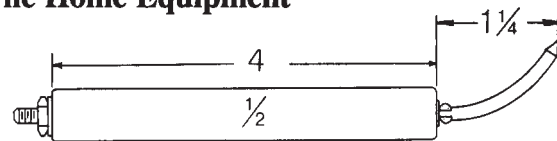

Wayne Home Equipment

28024

EE, ER, ERA, EHASR, OE, OEA, M, & MH

Wayne Home Equipment

13452/13451

AT=AIR TUBE