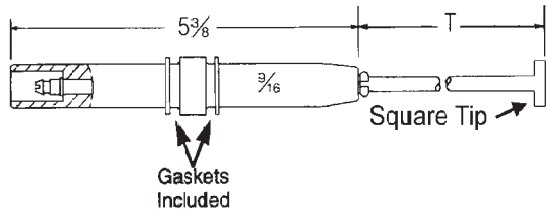

General Electric

K-5705183AD

21625

General Oil

21655

Gordon Piatt

AT = AIR TUBE

921000-3500 / 921000-3100