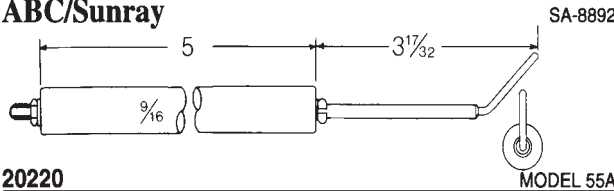

20220

MODEL 55A

ABC/Sunray