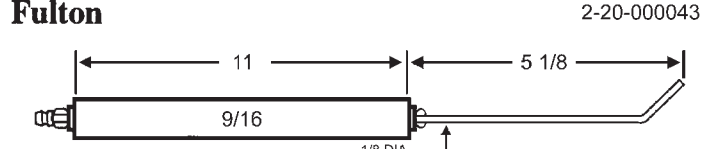

21563 $\frac{1}{9}''$
21565 11"