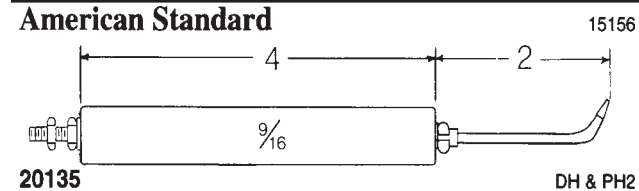

OEM Electrode Assemblies

OEM Name here OEM P/N here

Information about electrodes can be found in the corner of each diagram box

Crown P/N here Burner model number here

P.O. Box 846-Farmingdale, NJ 07727 ♦ Tel: (800) 631-2153 ♦ Fax: (732) 938-3969