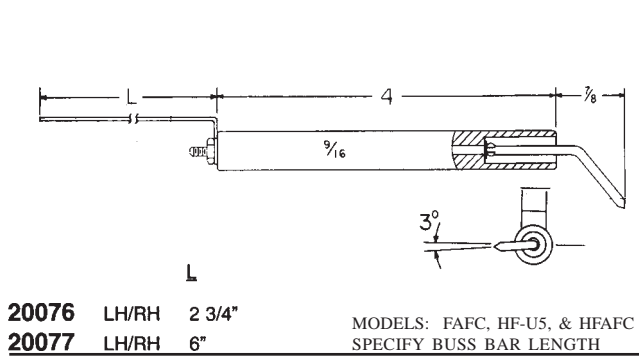

OEM Electrode Assemblies

OEM Name here OEM P/N here

Information about electrodes can be found in the corner of each diagram box

Crown P/N here Burner model number here

P.O. Box 846-Farmingdale, NJ 07727 ♦ Tel: (800) 631-2153 ♦ Fax: (732) 938-3969