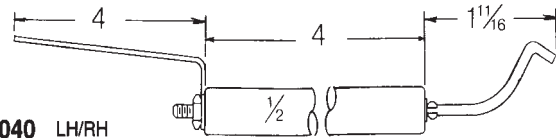

Wayne Home Equipment

28038 LH/RH

BLUE ANGEL HS - HEAVY TIP

13934/13933

Wayne Home Equipment

28040 LH/RH

Wayne Home Equipment

62390-002