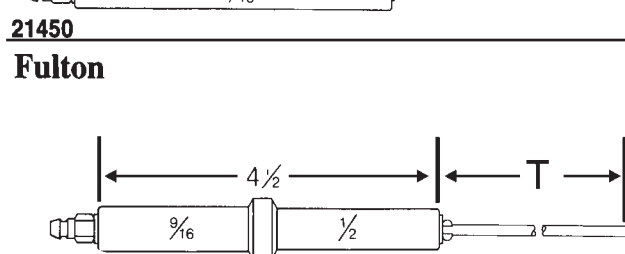

OEM Electrode Assemblies