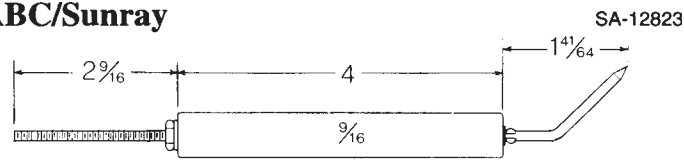

20330

40CN & 92C

ABC/Sunray