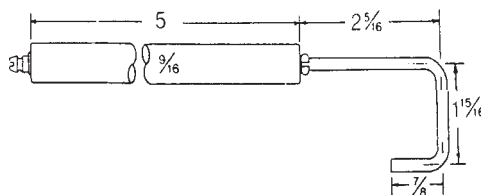

OEM Electrode Assemblies

Wayne Home Equipment

28027 LH/RH

Wayne Home Equipment

12162-A

28028

Wayne Home Equipment

28037 LH/RH With buss bar

28039 LH/RH Without buss bar

BLUE ANGEL HS - OEM STYLE

Wayne Home Equipment

28038 LH/RH

BLUE ANGEL HS - HEAVY TIP

13934/13933

Wayne Home Equipment

28040 LH/RH

Wayne Home Equipment

62390-002

28045

HSG

Wayne Home Equipment

28046

Wayne Home Equipment

62391-002

28047

HSG PROBE

Webster Engineering

220009

28084

F/JB #1 & #2 BURNERS

644-600-048

Weil-McLain

28091-01

USED IN MODELS QB-180 & 300

York Shipley

DBA-7303

28302 1/4"

28304 5"

FOR DOMESTIC BURNERS

102841000

York Shipley

28312

FOR INDUSTRIAL BOILERS

York Shipley

28314 LH/RH

N-72074

York Shipley

28316

FOR INDUSTRIAL BOILERS

P.O. Box 846-Farmingdale, NJ 07727 ♦ Tel: (800) 631-2153 ♦ Fax: (732) 938-3969

Check out our website at www.crownengineering.com