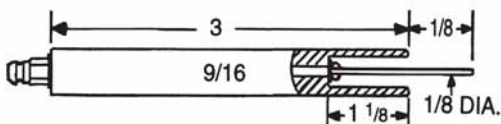

Kewanee 2-137-6-010-03-01

22310 OIL PILOT

Kewanee 2-137-0-010-03-01

22315 GAS PILOT

Kewanee 2-137-9-007-09-01/2-137-9-007-09-02

22316 15 3/4" 2 TO 5 BURNER

22317 17 3/4" 6 & 7 BURNER

Kewanee 950525-2