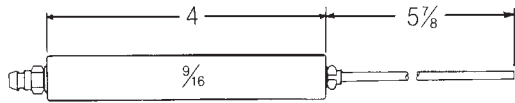

Check out our website at www.crownengineering.com

OEM Electrode Assemblies

York Shipley

N-72970

28324

FOR INDUSTRIAL BOILERS

York Shipley

157313