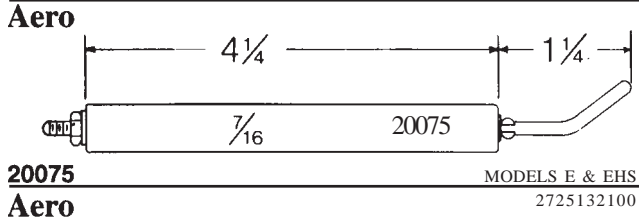

OEM Electrode Assemblies

OEM Name here OEM P/N here

Information about electrodes can be found in the corner of each diagram box

Crown P/N here Burner model number here

P.O. Box 846-Farmingdale, NJ 07727 ♦ Tel: (800) 631-2153 ♦ Fax: (732) 938-3969