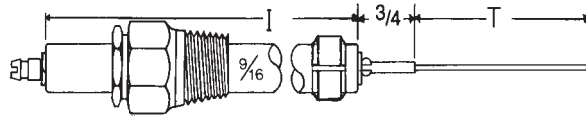

OEM Electrode Assemblies

Superior Boiler

	I	I
27534	16 1/2"	2"
27536	18 1/2"	2 1/4"