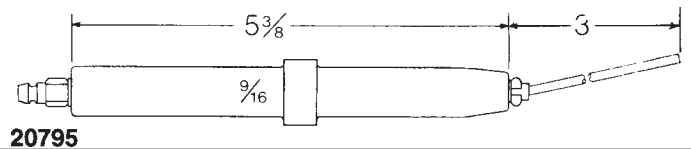

20786 B 2 1/2" for 5" AT
20787 B 4 1/2" for 7" AT
20788 B 6 1/2" for 9" AT
20762 B 8 1/2" for 11" AT

Century 54991

20795

IMPORTANT NOTICE

Crown Engineering Corporation still manufactures many replacement electrode designs for the burners of yesteryear, even though they no longer appear in recent editions of our catalog. Please call for price & delivery!