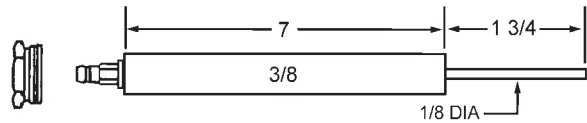

22013 CB PROFIRE #1 & #2

Industrial Combustion 873-501-2