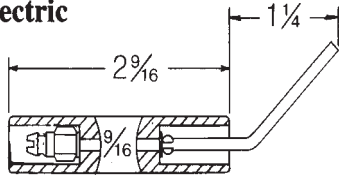

General Electric

K-5703668AB

21615