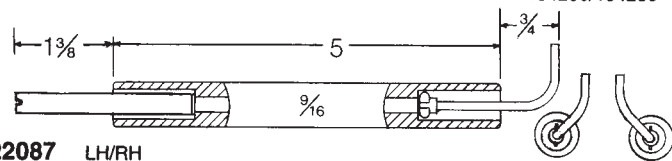

Iron Fireman

134259/134260

22087

LH/RH

Iron Fireman

141833/141834