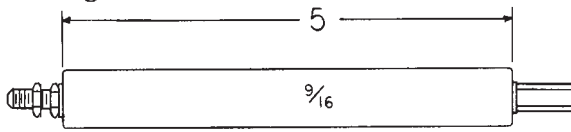

21822 MDR2 THRU DR3XL

Hastings 73-07-1526-16