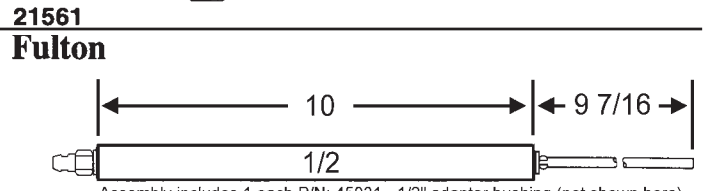

OEM Electrode Assemblies

21555 $\frac{T}{12 \frac{1}{4}''}$
21557 $\frac{T}{14 \frac{1}{4}''}$

21563 $\frac{1}{9}''$
21565 11"

P.O. Box 846-Farmingdale, NJ 07727 ♦ Tel: (800) 631-2153 ♦ Fax: (732) 938-3969

Check out our website at www.crownengineering.com