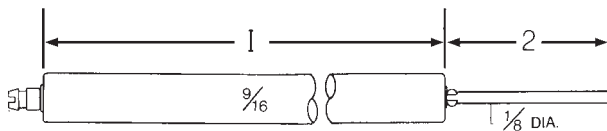

Todd

	I	I
27783	8 3/4"	19"
27785	12"	23"