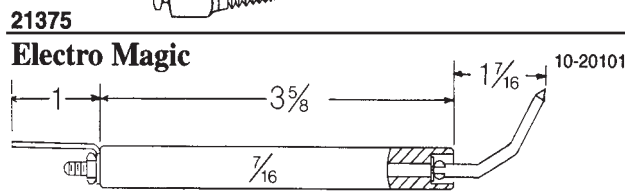

OEM Electrode Assemblies