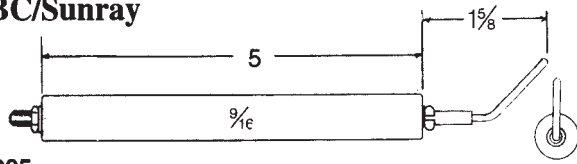

OEM Electrode Assemblies

ABC/Sunray

20205

ABC/Sunray