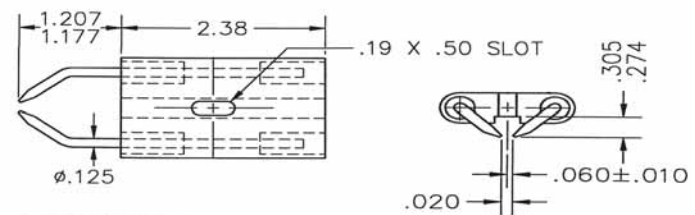

Weil-McLain

28091-01

USED IN MODELS QB-180 & 300