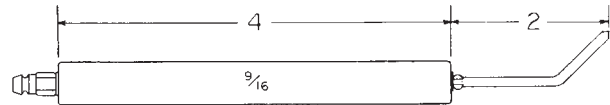

Union Chill

DFA-300

27870

ULTRAMATIC 300 & 600