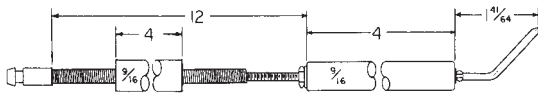

Tharrington

SA12823

27700

Thomas M