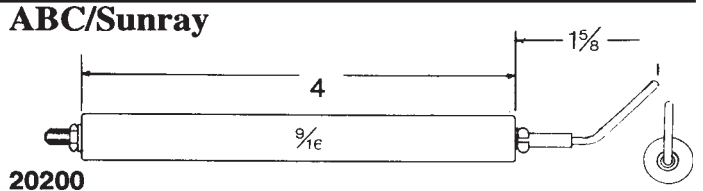

OEM Electrode Assemblies

OEM Name here OEM P/N here

Information about electrodes can be found in the corner of each diagram box

Crown P/N here Burner model number here

P.O. Box 846-Farmingdale, NJ 07727 ♦ Tel: (800) 631-2153 ♦ Fax: (732) 938-3969