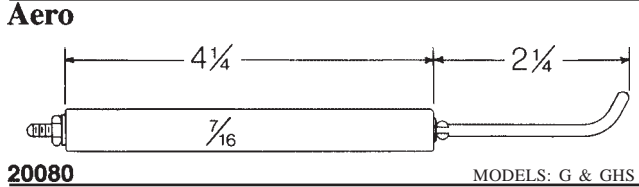

OEM Electrode Assemblies

OEM Name here OEM P/N here

Information about electrodes can be found in the corner of each diagram box

Crown P/N here Burner model number here

P.O. Box 846-Farmingdale, NJ 07727 ♦ Tel: (800) 631-2153 ♦ Fax: (732) 938-3969