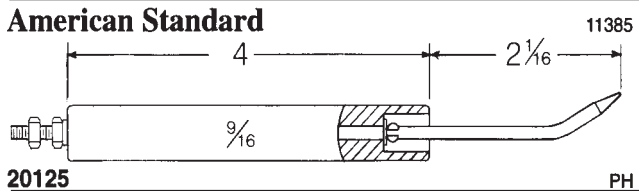

OEM Electrode Assemblies

OEM Name here OEM P/N here

Information about electrodes can be found in the corner of each diagram box

Crown P/N here Burner model number here

P.O. Box 846-Farmingdale, NJ 07727 ♦ Tel: (800) 631-2153 ♦ Fax: (732) 938-3969