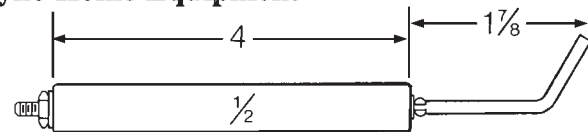

Wayne Home Equipment

12353A

28020

MODEL E

Wayne Home Equipment

28022

With buss bar use P/N: 27993

EH, HSR & MSR