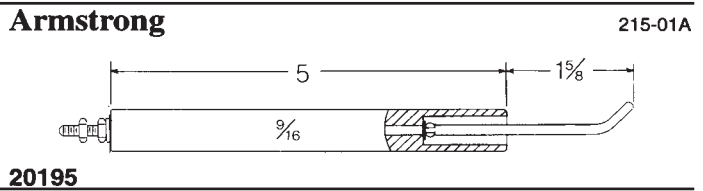

OEM Electrode Assemblies

OEM Name here OEM P/N here

Information about electrodes can be found in the corner of each diagram box

Crown P/N here Burner model number here

P.O. Box 846-Farmingdale, NJ 07727 ♦ Tel: (800) 631-2153 ♦ Fax: (732) 938-3969