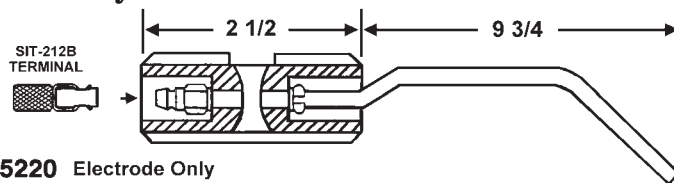

25220 Electrode Only

25221 Electrode with SIT-212B terminal

M. Honeywell