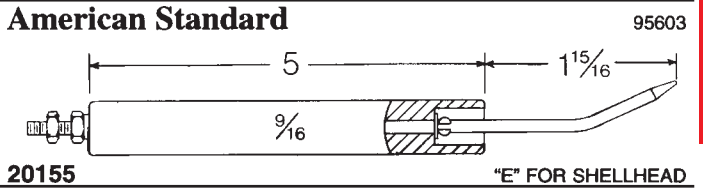

OEM Electrode Assemblies

OEM Name here OEM P/N here

Information about electrodes can be found in the corner of each diagram box

Crown P/N here Burner model number here

P.O. Box 846-Farmingdale, NJ 07727 ♦ Tel: (800) 631-2153 ♦ Fax: (732) 938-3969