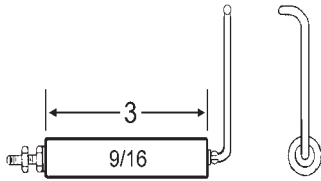

Chicago Eastern

P10129/P10128

20820 LH/RH

RING BURNERS