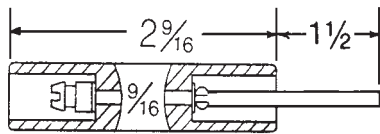

Midco

6725-50

25177

UNIMITE SPARK ROD

7171-00

Midco