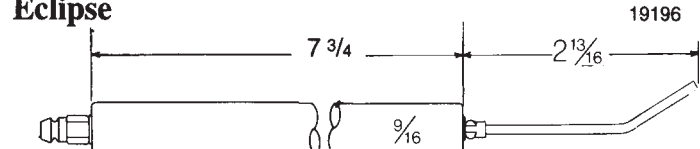

21187

TWJ & TC LESS BUSS BAR

Ducane

AT = AIR TUBE

A3662

	B	
21190	LH/RH	2 1/4" TWJ & TC 5" AT
21193	LH/RH	4 1/4" TWJ & TC 7" AT

Eclipse

21300