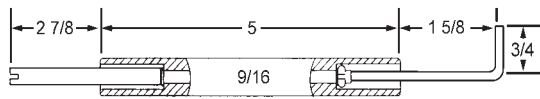

Iron Fireman

149280-G03

22046