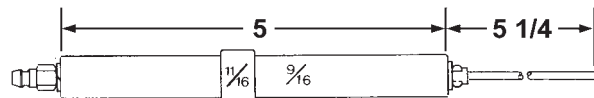

York Shipley

DBA-7303

28302 1/4"

28304 5"

FOR DOMESTIC BURNERS

102841000

York Shipley

28312