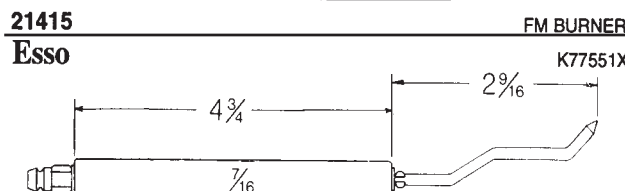

OEM Electrode Assemblies