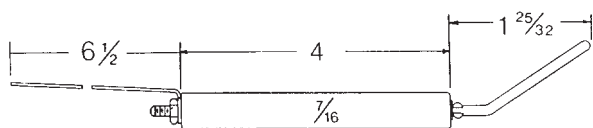

General Oil

21655

Gordon Piatt

AT = AIR TUBE

921000-3500 / 921000-3100