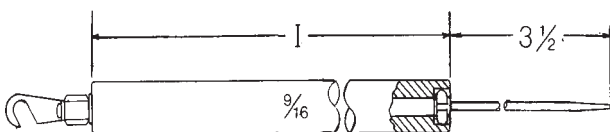

20972	I 17 1/4"	
20975	19 3/4"	CB 250 THRU 350