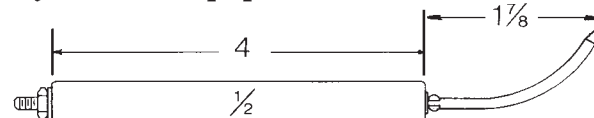

Wayne Home Equipment

12353A

28020

MODEL E

Wayne Home Equipment

28022

With buss bar use P/N: 27993

EH, HSR & MSR