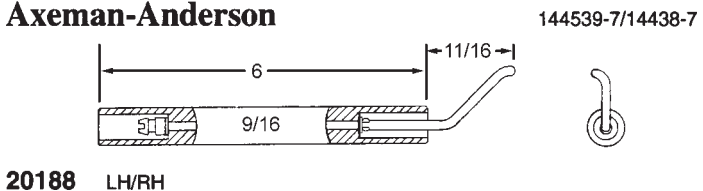

OEM Electrode Assemblies

OEM Name here OEM P/N here

Information about electrodes can be found in the corner of each diagram box

Crown P/N here Burner model number here

P.O. Box 846-Farmingdale, NJ 07727 ♦ Tel: (800) 631-2153 ♦ Fax: (732) 938-3969