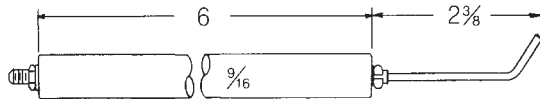

28027 LH/RH

Wayne Home Equipment

12162-A

28028

Wayne Home Equipment

28037 LH/RH With buss bar

28039 LH/RH Without buss bar

BLUE ANGEL HS - OEM STYLE