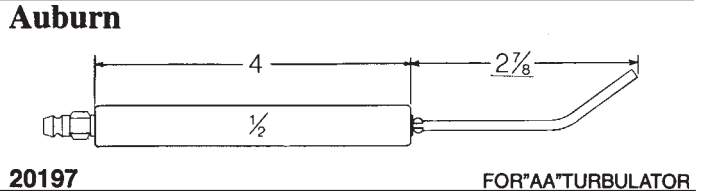

OEM Electrode Assemblies

OEM Name here OEM P/N here

Information about electrodes can be found in the corner of each diagram box

Crown P/N here Burner model number here

P.O. Box 846-Farmingdale, NJ 07727 ♦ Tel: (800) 631-2153 ♦ Fax: (732) 938-3969