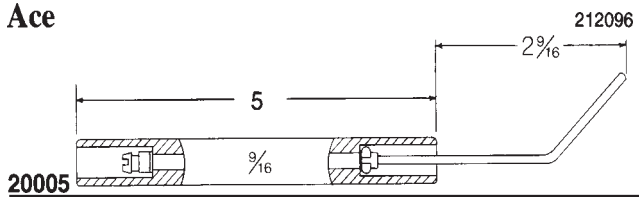

OEM Electrode Assemblies

OEM Name here OEM P/N here

Information about electrodes can be found in the corner of each diagram box

Crown P/N here Burner model number here

P.O. Box 846-Farmingdale, NJ 07727 ♦ Tel: (800) 631-2153 ♦ Fax: (732) 938-3969