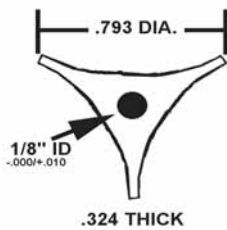

28330

York Shipley

N-152201

28332

FV BURNERS

Scully Spider

17412

Spider