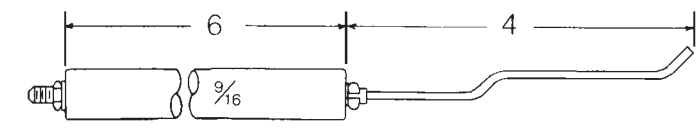

21155

Ducane

AT = AIR TUBE