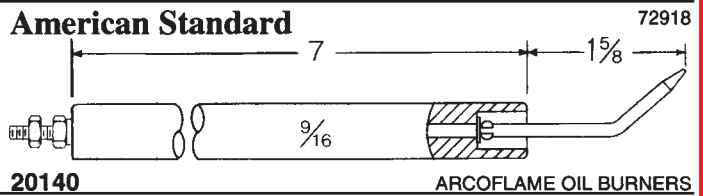

OEM Electrode Assemblies

OEM Name here OEM P/N here

Information about electrodes can be found in the corner of each diagram box

Crown P/N here Burner model number here

P.O. Box 846-Farmingdale, NJ 07727 ♦ Tel: (800) 631-2153 ♦ Fax: (732) 938-3969