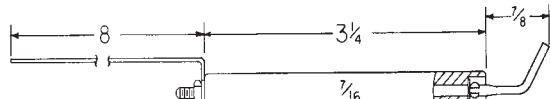

28027 LH/RH

Wayne Home Equipment

12162-A

28028

Wayne Home Equipment

28037 LH/RH With buss bar

28039 LH/RH Without buss bar

BLUE ANGEL HS - OEM STYLE