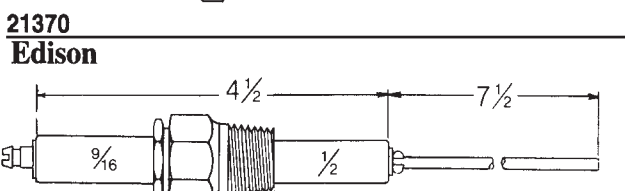

OEM Electrode Assemblies