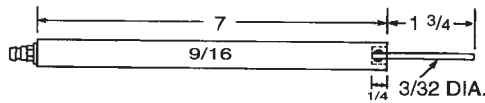

Industrial Combustion

873-87

22021

D & MARC BURNERS