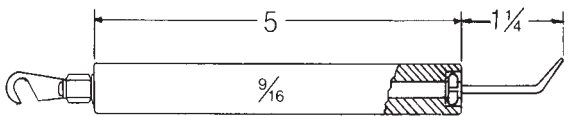

Cleaver Brooks 435-64

20960 P & M 15 & 20

Cleaver Brooks 435-50 / 435-51