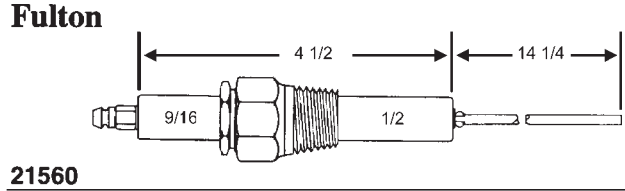

21555 $\frac{T}{12 \frac{1}{4}''}$
21557 $\frac{T}{14 \frac{1}{4}''}$

21560