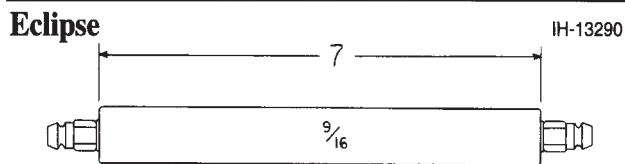

OEM Electrode Assemblies