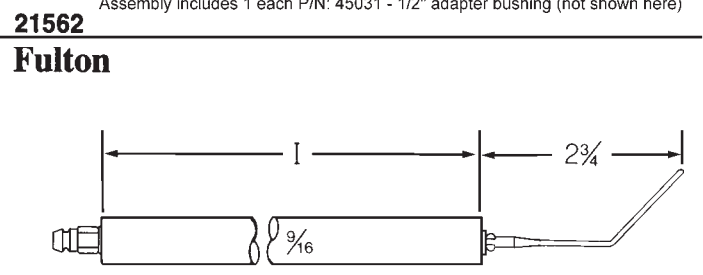

OEM Electrode Assemblies

21555 $\frac{T}{12 \frac{1}{4}''}$
21557 $\frac{T}{14 \frac{1}{4}''}$

21563 $\frac{1}{9}''$
21565 11"

P.O. Box 846-Farmingdale, NJ 07727 ♦ Tel: (800) 631-2153 ♦ Fax: (732) 938-3969

Check out our website at www.crownengineering.com