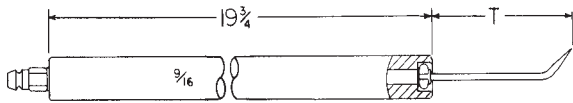

OEM Electrode Assemblies

Cleaver Brooks 435-36

20950 CB 125 THRU 200

Cleaver Brooks 435-79

20951	I 3 1/2"	CBH 50 THRU 100 MODEL 4
20952	2 1/2"	P & M 50 & 60

Cleaver Brooks 1025759

20955 GAS PILOT MODEL 4

Cleaver Brooks 435-B-103/435-B-102