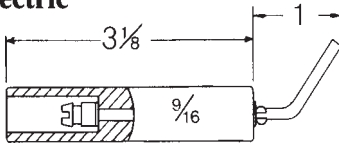

General Electric

V-5700834AC

21617