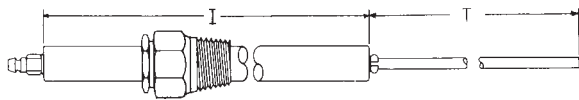

I	I
27729	7 1/2"	6"
27731	9 1/4"	8 11/16"