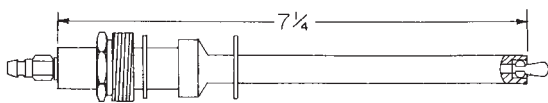

SC-55 FLAME ROD

Industrial Combustion

873-508

22017

D SERIES 28-300,FG, FMG, FGL, & FMGL

Industrial Combustion

873-0092-00

22020