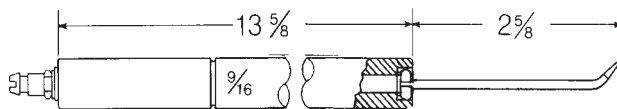

OEM Electrode Assemblies

Cleaver Brooks 435-36

20950 CB 125 THRU 200

Cleaver Brooks 435-79

20951	I 3 1/2"	CBH 50 THRU 100 MODEL 4
20952	2 1/2"	P & M 50 & 60

Cleaver Brooks 1025759

20955 GAS PILOT MODEL 4

Cleaver Brooks 435-B-103/435-B-102