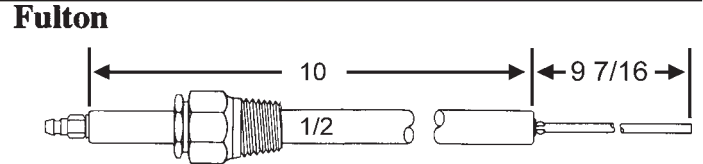

OEM Electrode Assemblies

21555 $\frac{T}{12 \frac{1}{4}''}$
21557 $\frac{T}{14 \frac{1}{4}''}$

21563 $\frac{1}{9}''$
21565 11"

P.O. Box 846-Farmingdale, NJ 07727 ♦ Tel: (800) 631-2153 ♦ Fax: (732) 938-3969

Check out our website at www.crownengineering.com