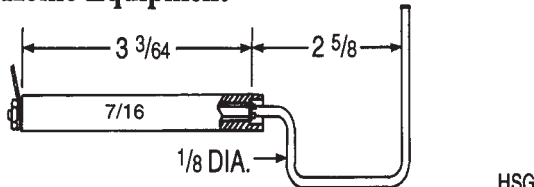

Wayne Home Equipment

28038 LH/RH

BLUE ANGEL HS - HEAVY TIP

13934/13933

Wayne Home Equipment

28040 LH/RH

Wayne Home Equipment

62390-002